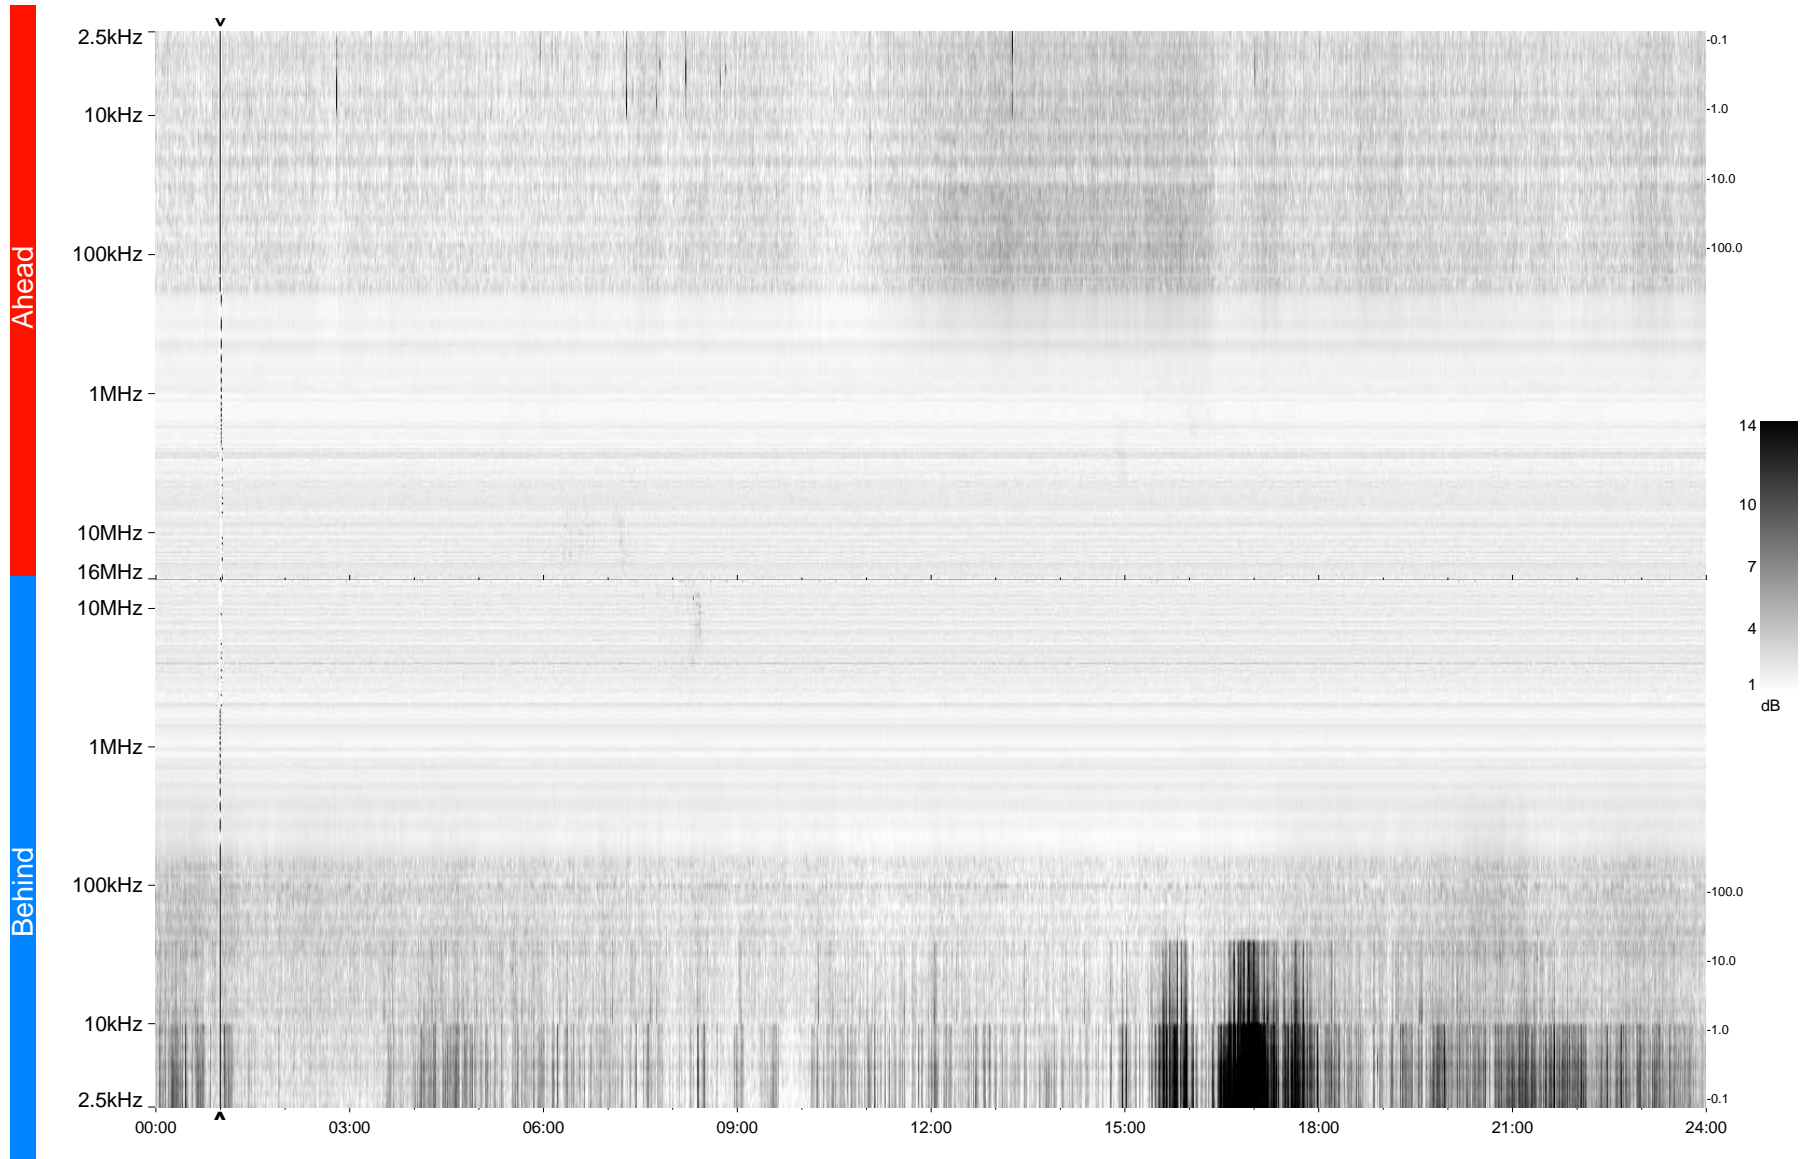

STEREO/WAVES Daily Summary - 13-Jun-2009 (DOY 164)

Ahead source file = swaves_ahead_2009_164_1_04.fin
Ahead PSE Angle = xxx.x

Behind PSE Angle = xxx.x
Behind source file = swaves_behind_2009_164_1_04.fin

Time (UTC)