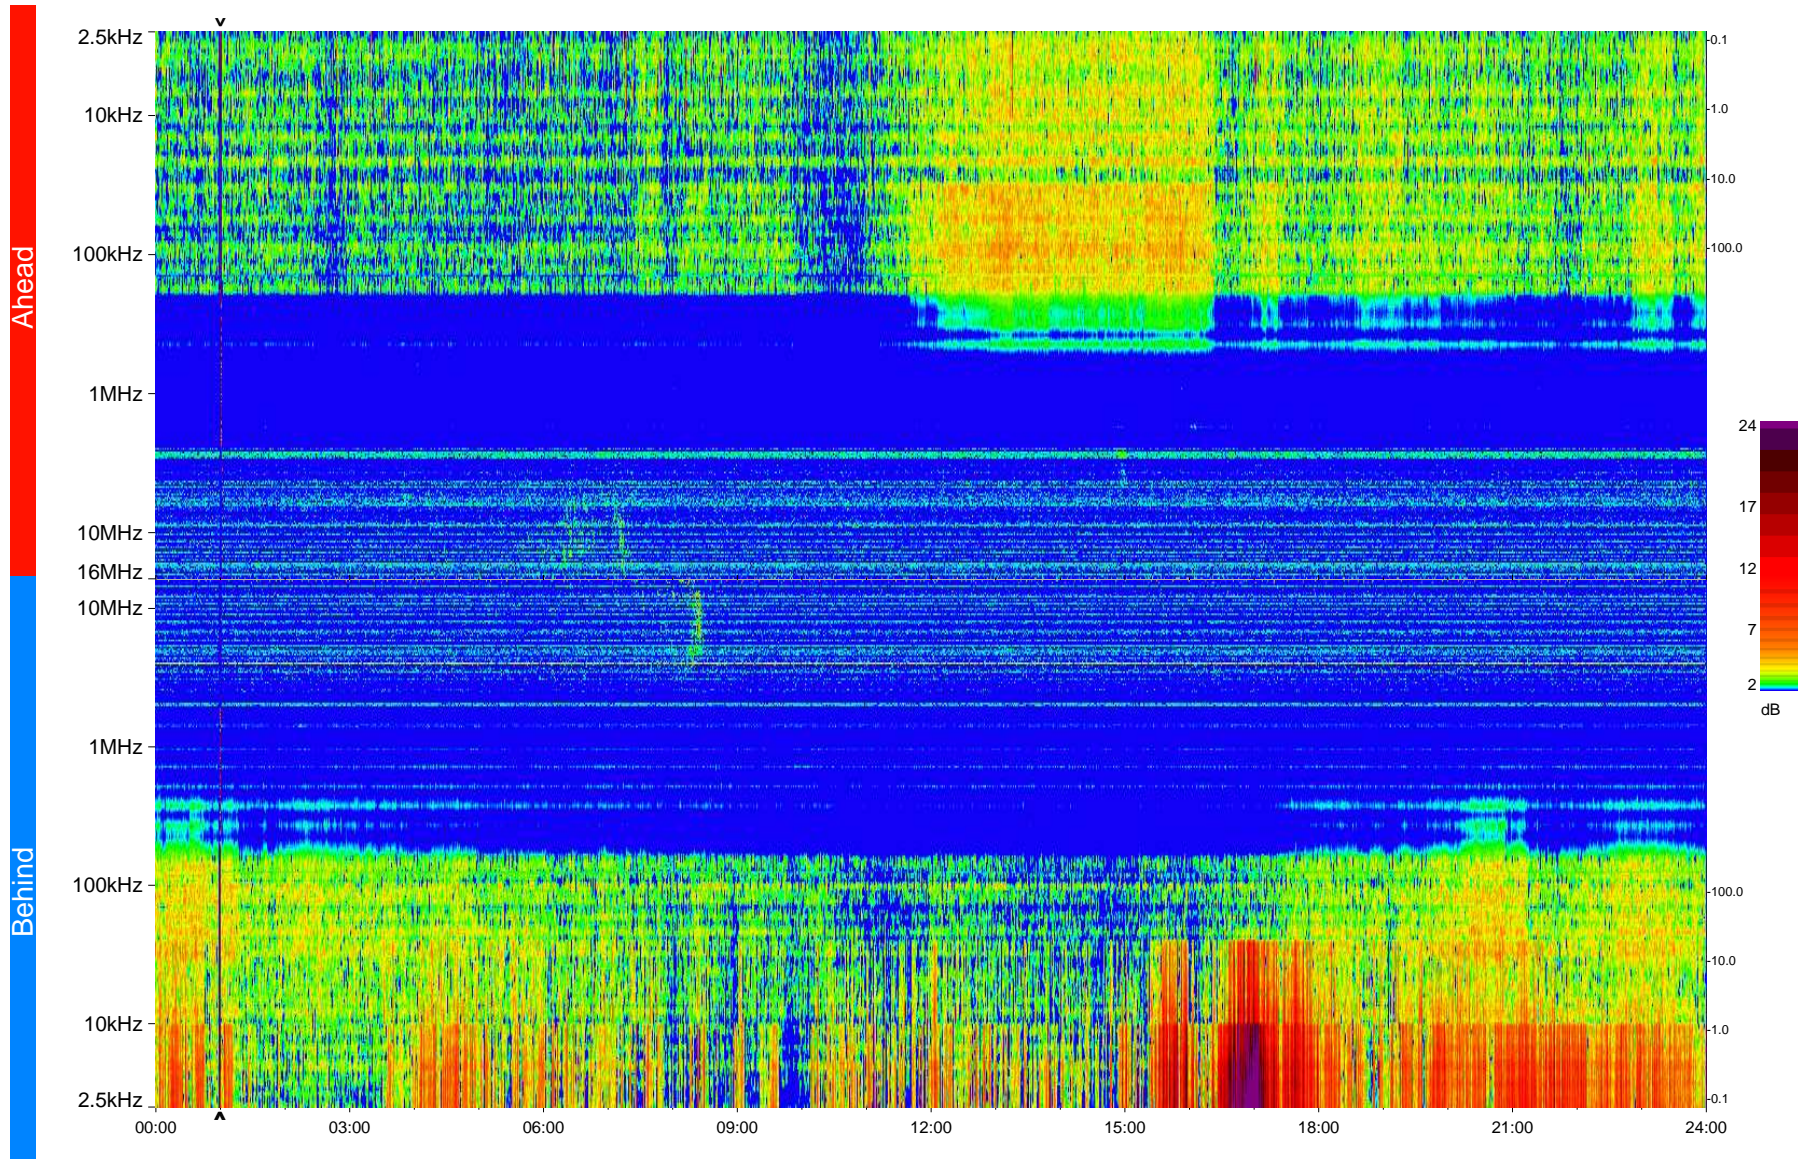

STEREO/WAVES Daily Summary - 13-Jun-2009 (DOY 164)

Ahead source file = swaves_ahead_2009_164_1_04.fin
Ahead PSE Angle = xxx.x

Behind PSE Angle = xxx.x
Behind source file = swaves_behind_2009_164_1_04.fin

Time (UTC)