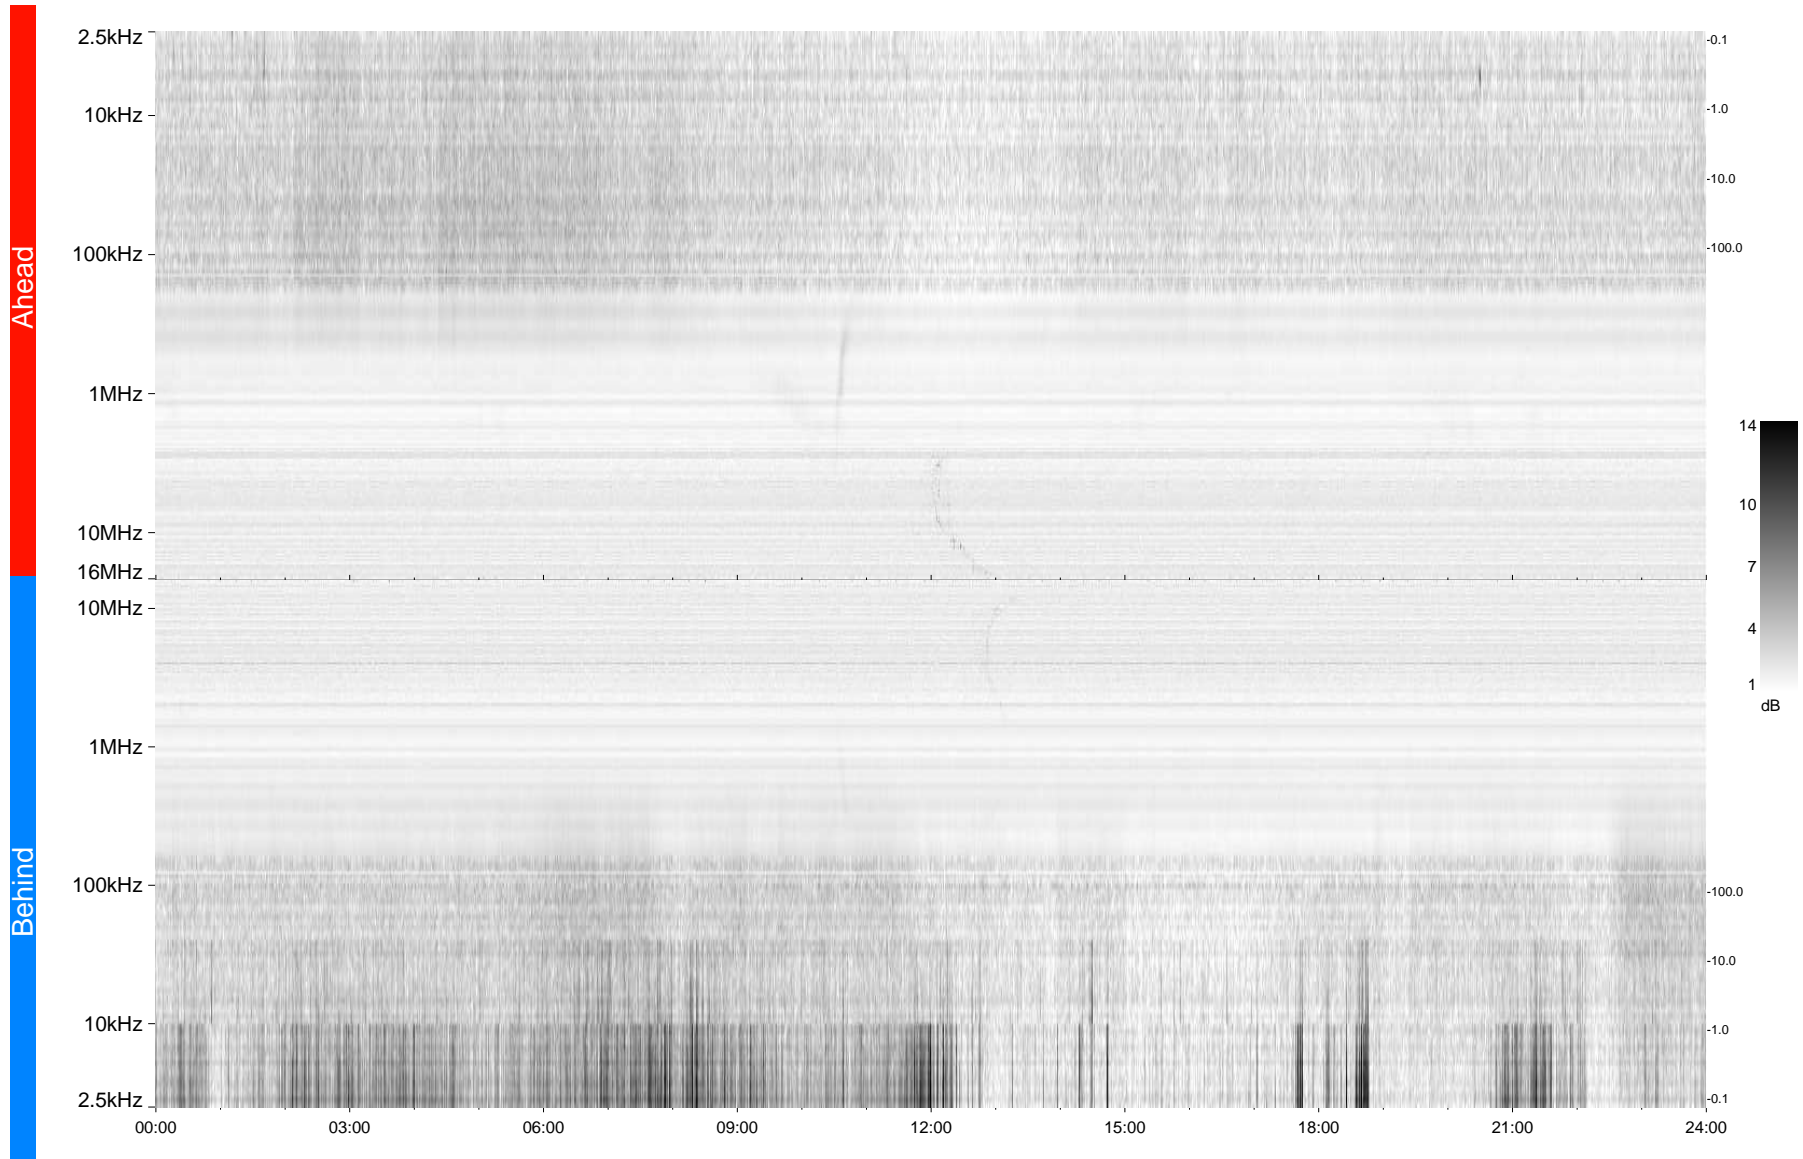

STEREO/WAVES Daily Summary - 12-Jun-2009 (DOY 163)

Ahead source file = swaves_ahead_2009_163_1_04.fin
Ahead PSE Angle = xxx.x

Behind PSE Angle = xxx.x
Behind source file = swaves_behind_2009_163_1_04.fin

Time (UTC)