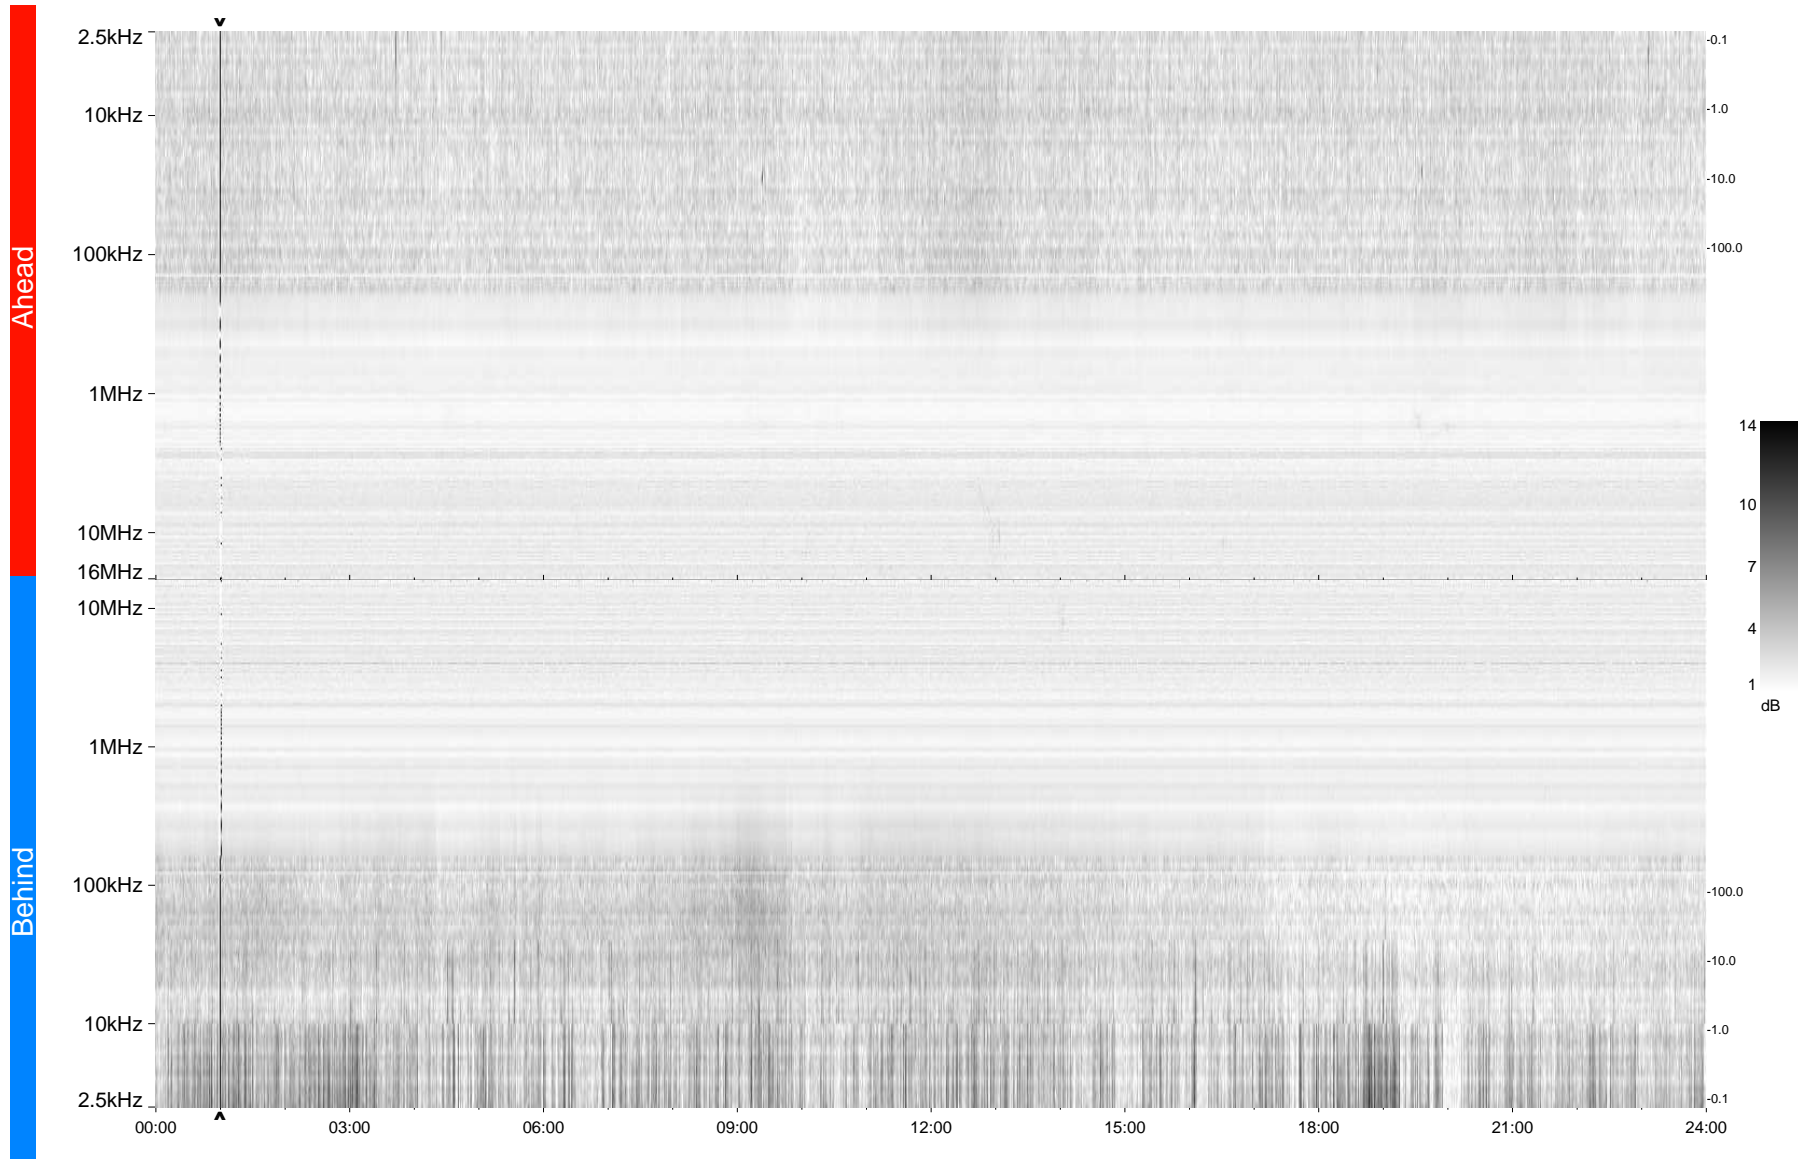

# STEREO/WAVES Daily Summary - 11-Jun-2009 (DOY 162)

Ahead source file = swaves\_ahead\_2009\_162\_1\_04.fin  
Ahead PSE Angle = xxx.x

Behind PSE Angle = xxx.x  
Behind source file = swaves\_behind\_2009\_162\_1\_04.fin

Time (UTC)