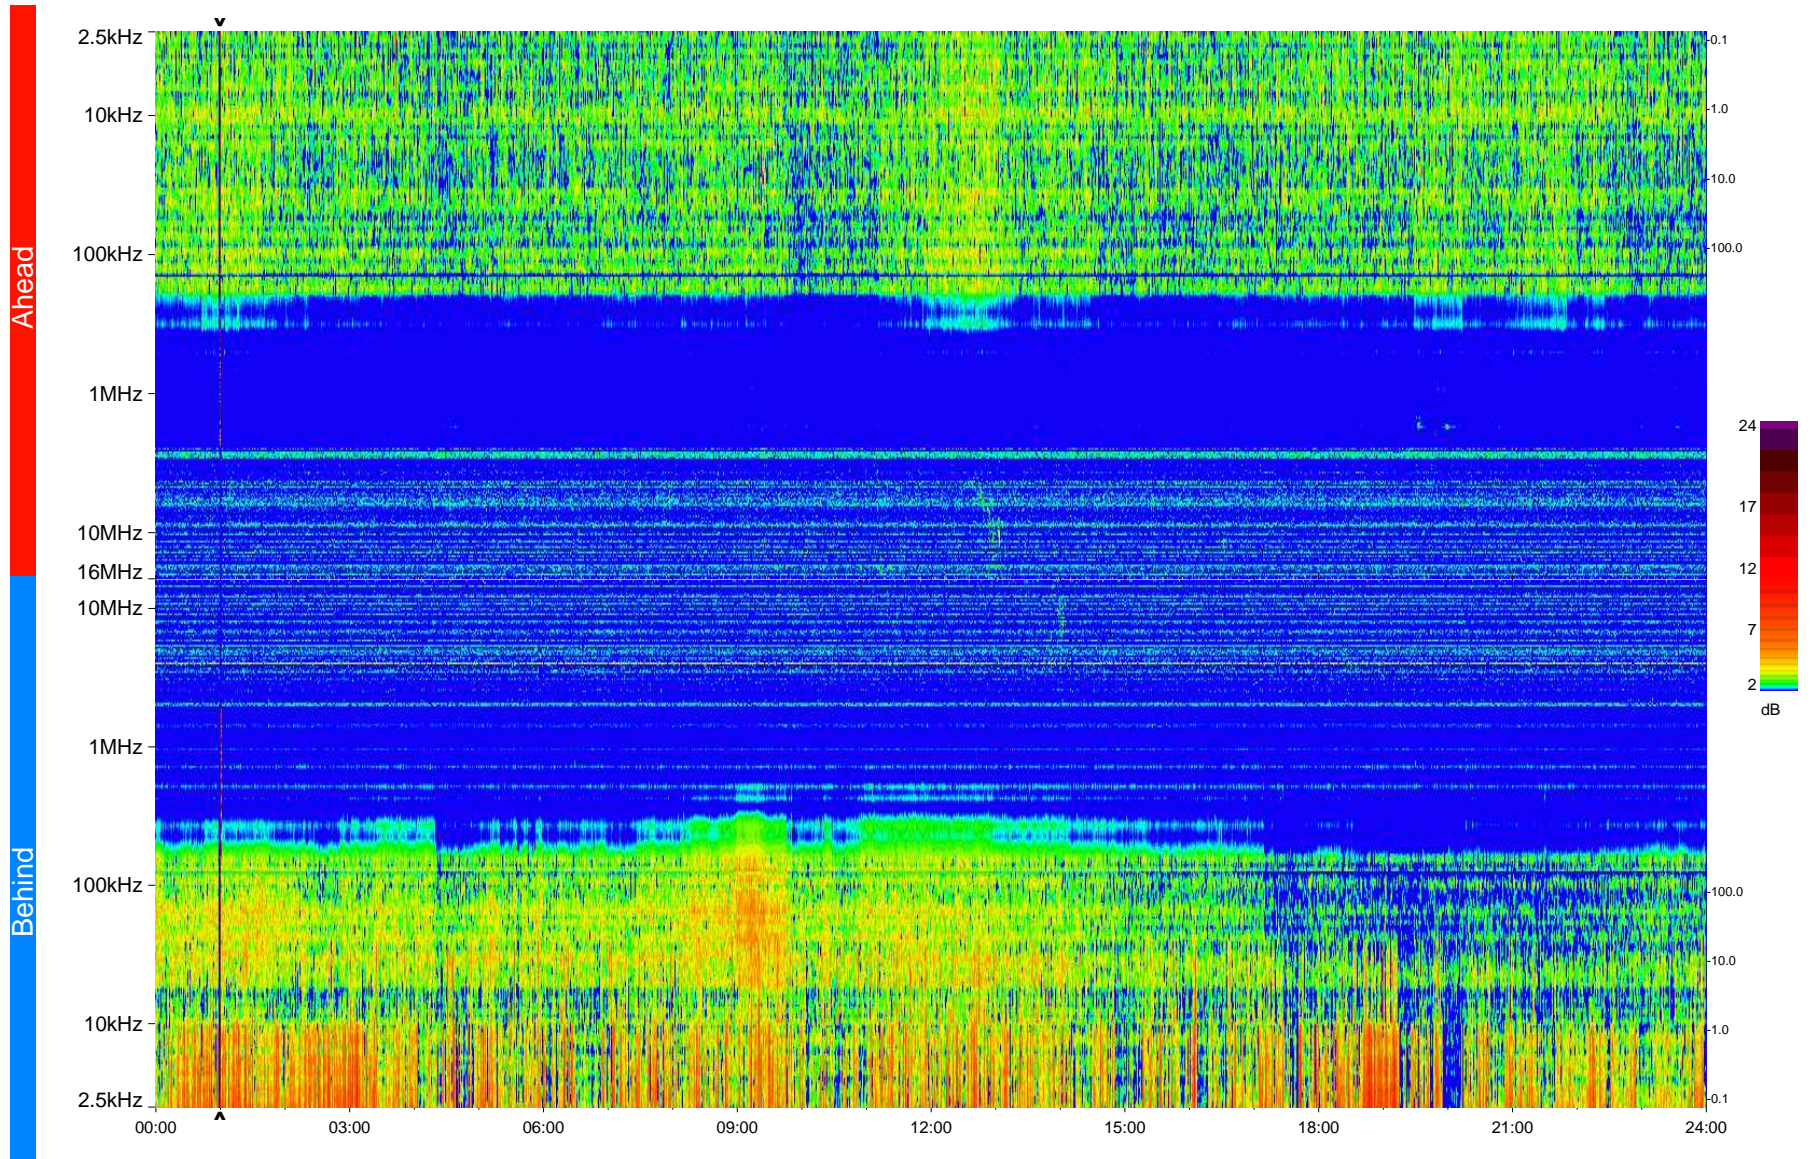

# STEREO/WAVES Daily Summary - 11-Jun-2009 (DOY 162)

Ahead source file = swaves\_ahead\_2009\_162\_1\_04.fin  
Ahead PSE Angle = xxx.x

Behind PSE Angle = xxx.x  
Behind source file = swaves\_behind\_2009\_162\_1\_04.fin

Time (UTC)