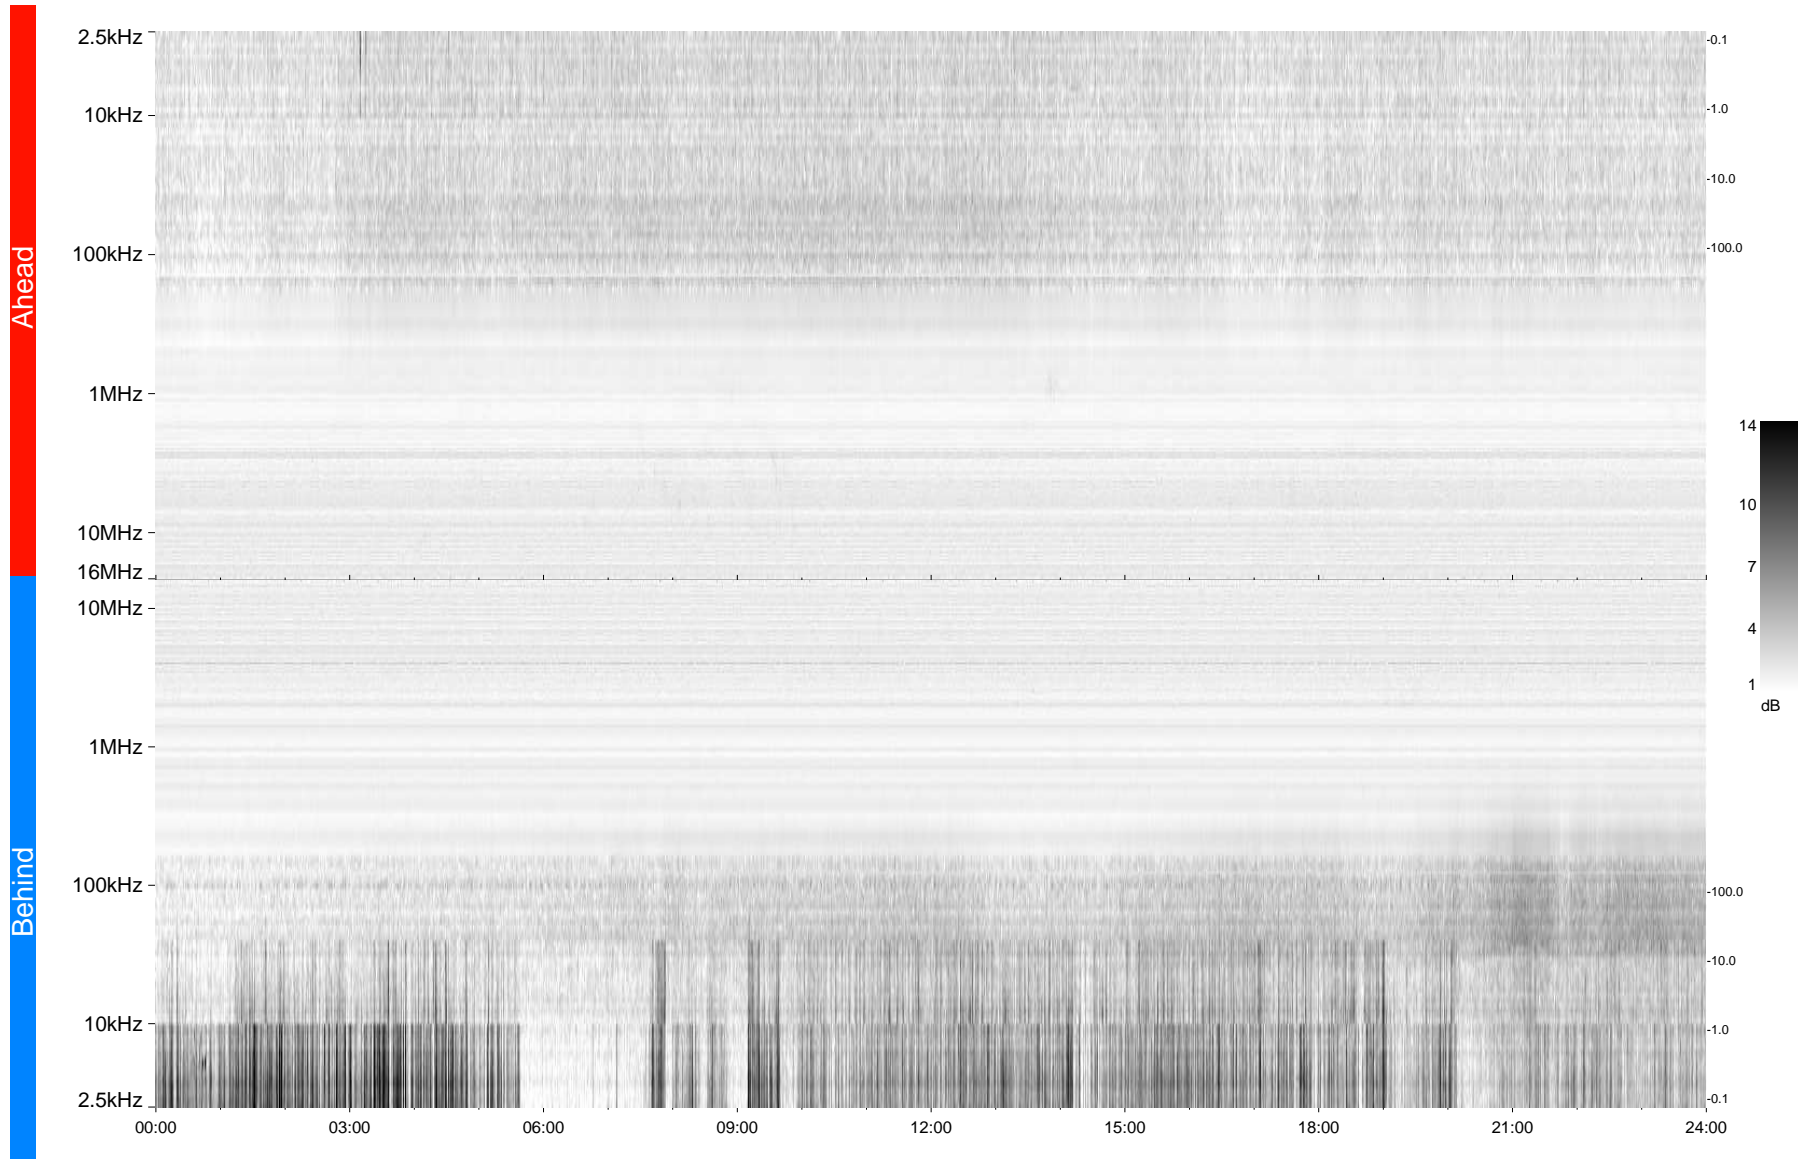

STEREO/WAVES Daily Summary - 10-Jun-2009 (DOY 161)

Ahead source file = swaves_ahead_2009_161_1_04.fin
Ahead PSE Angle = xxx.x

Behind PSE Angle = xxx.x
Behind source file = swaves_behind_2009_161_1_04.fin

Time (UTC)