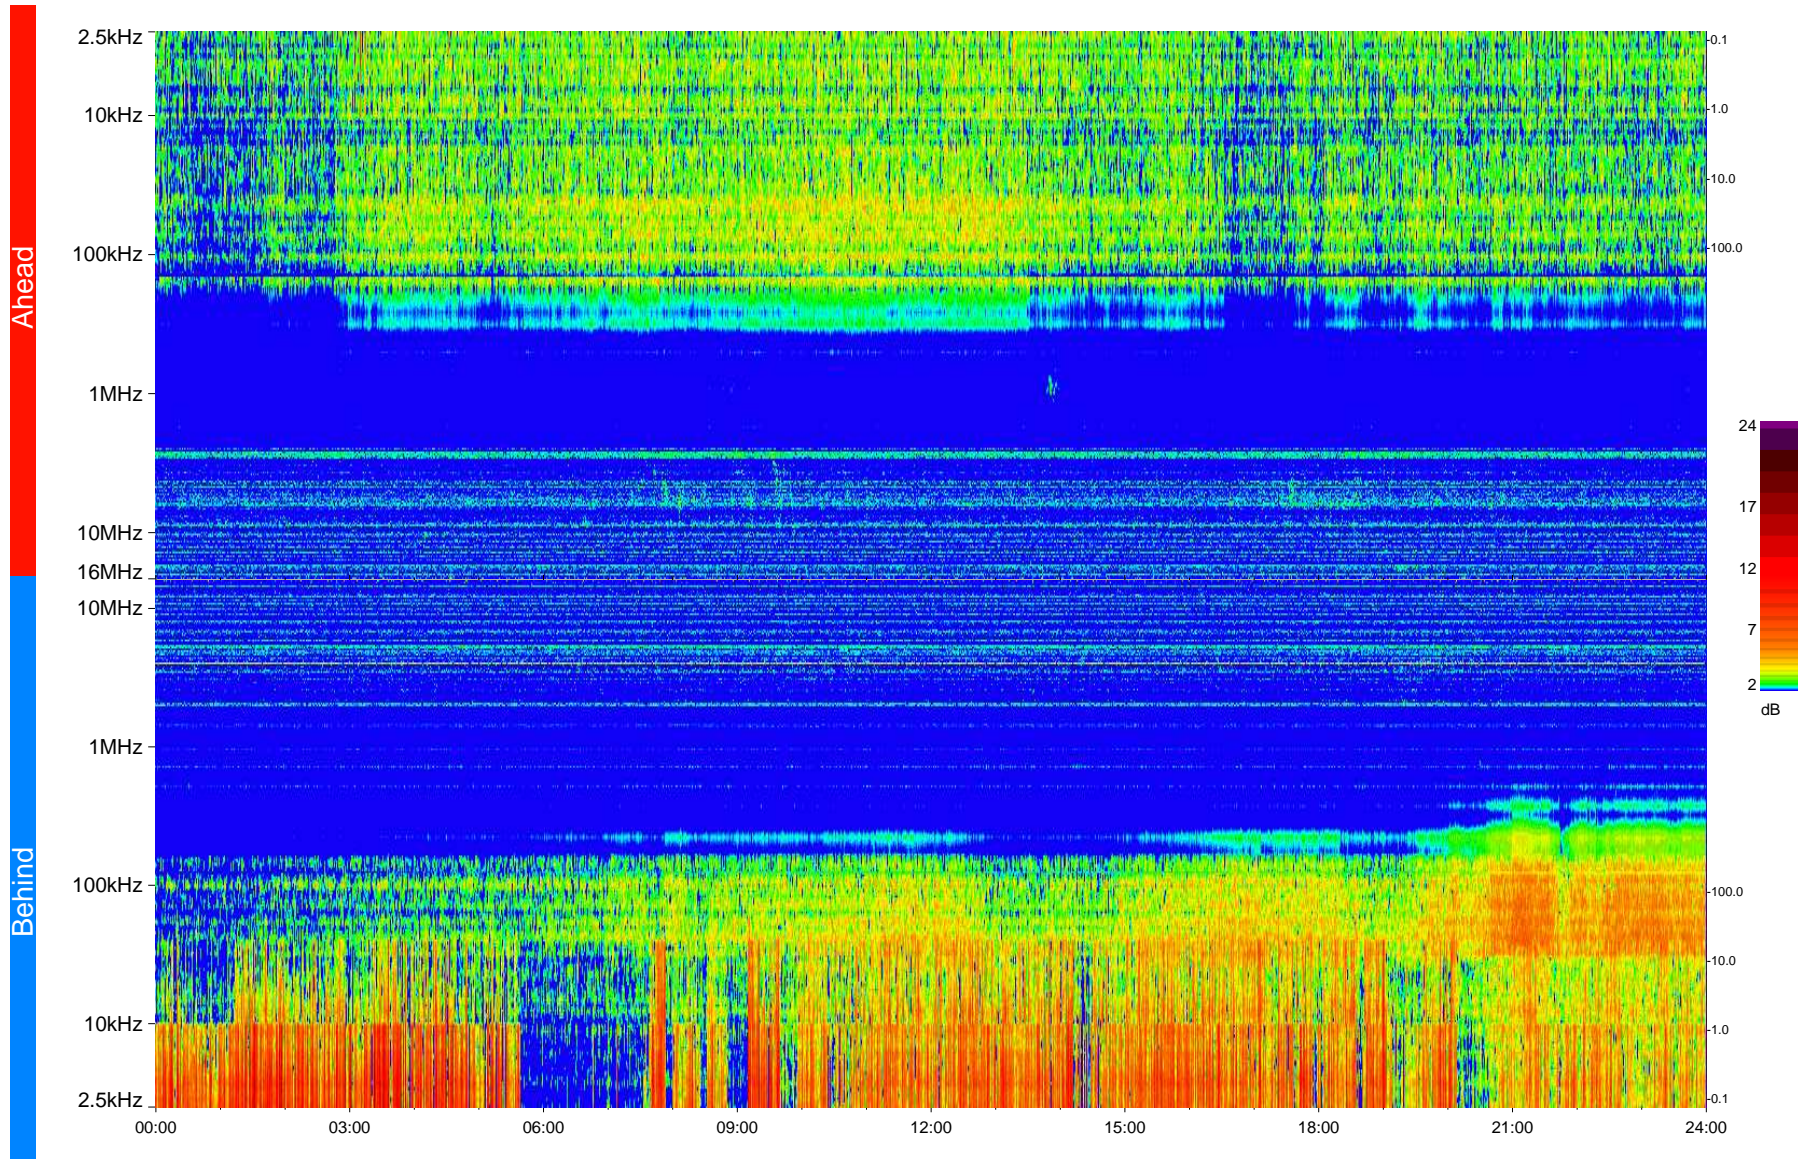

# STEREO/WAVES Daily Summary - 10-Jun-2009 (DOY 161)

Ahead source file = swaves\_ahead\_2009\_161\_1\_04.fin  
Ahead PSE Angle = xxx.x

Behind PSE Angle = xxx.x  
Behind source file = swaves\_behind\_2009\_161\_1\_04.fin

Time (UTC)