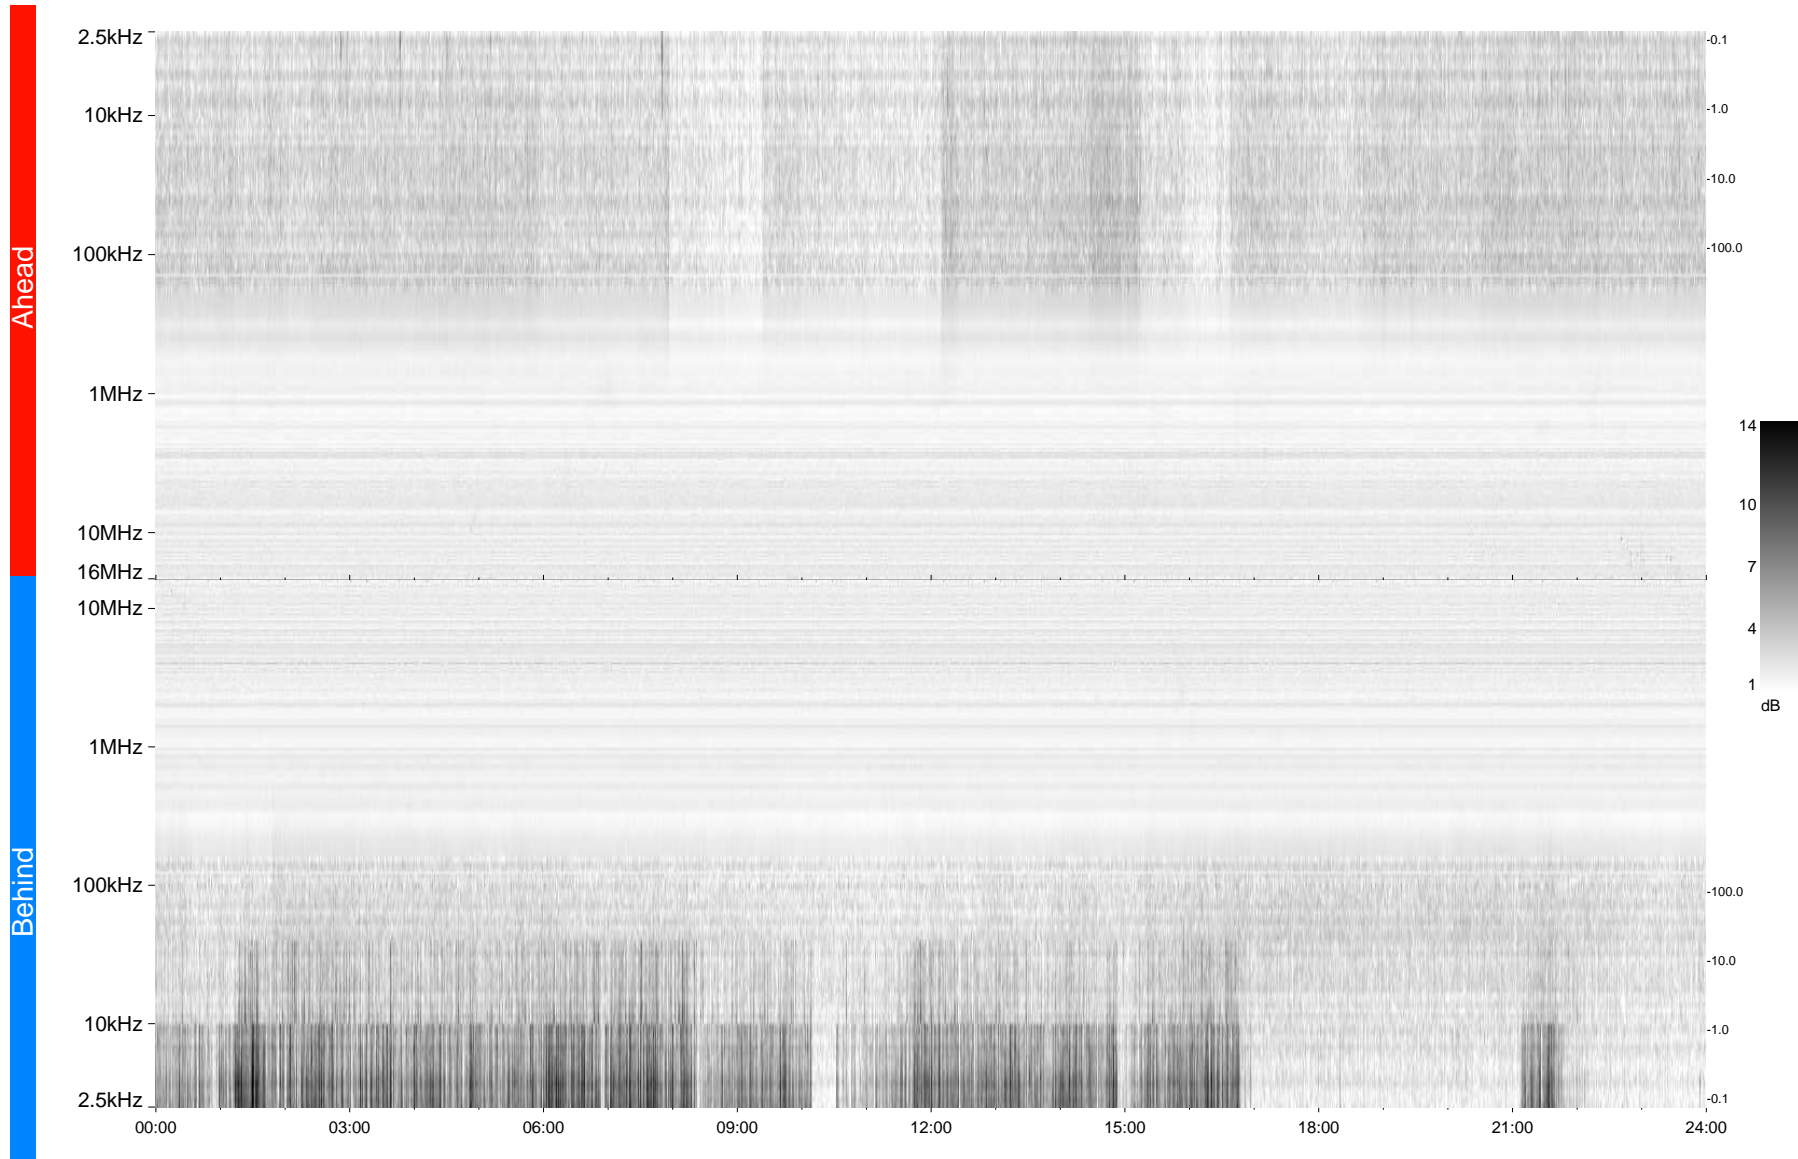

STEREO/WAVES Daily Summary - 08-Jun-2009 (DOY 159)

Ahead source file = swaves_ahead_2009_159_1_04.fin
Ahead PSE Angle = xxx.x

Behind PSE Angle = xxx.x
Behind source file = swaves_behind_2009_159_1_04.fin

Time (UTC)