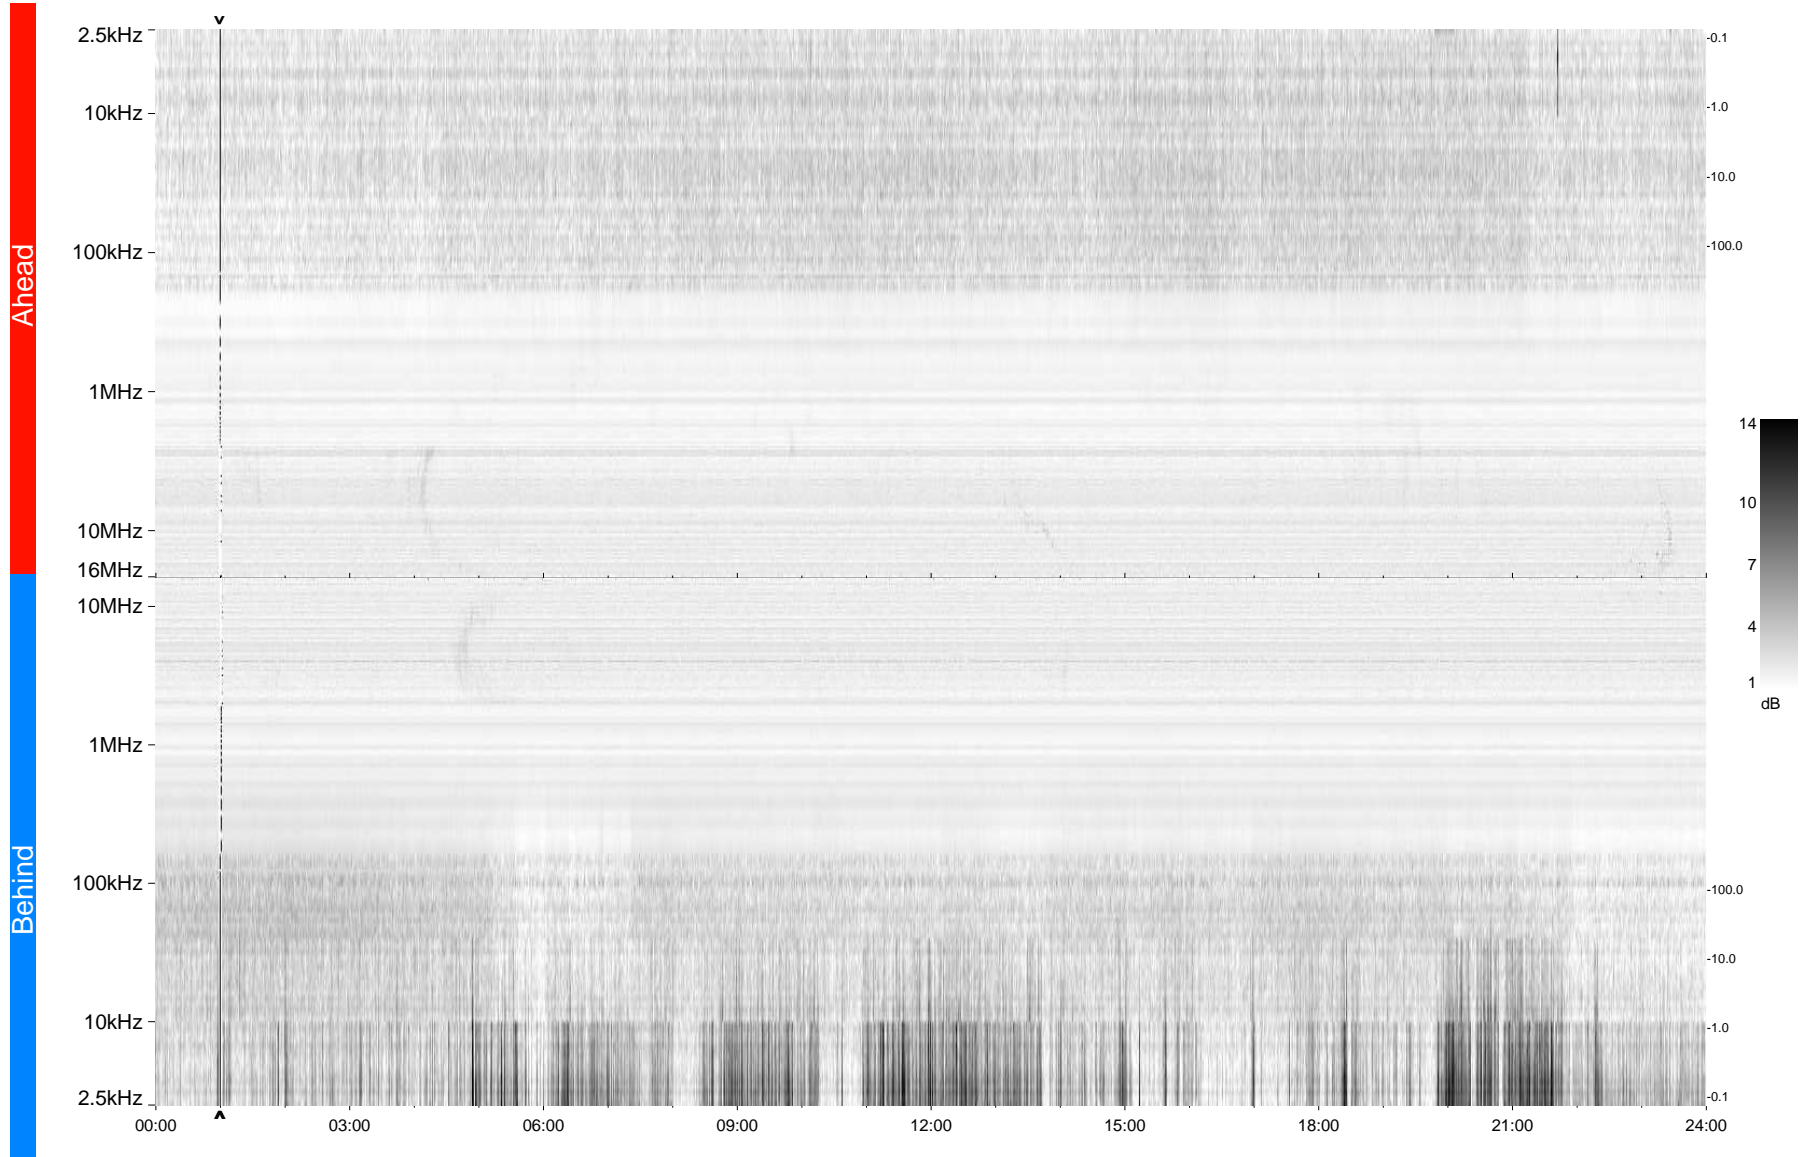

# STEREO/WAVES Daily Summary - 07-Jun-2009 (DOY 158)

Ahead source file = swaves\_ahead\_2009\_158\_1\_04.fin  
Ahead PSE Angle = xxx.x

Behind PSE Angle = xxx.x  
Behind source file = swaves\_behind\_2009\_158\_1\_04.fin

Time (UTC)