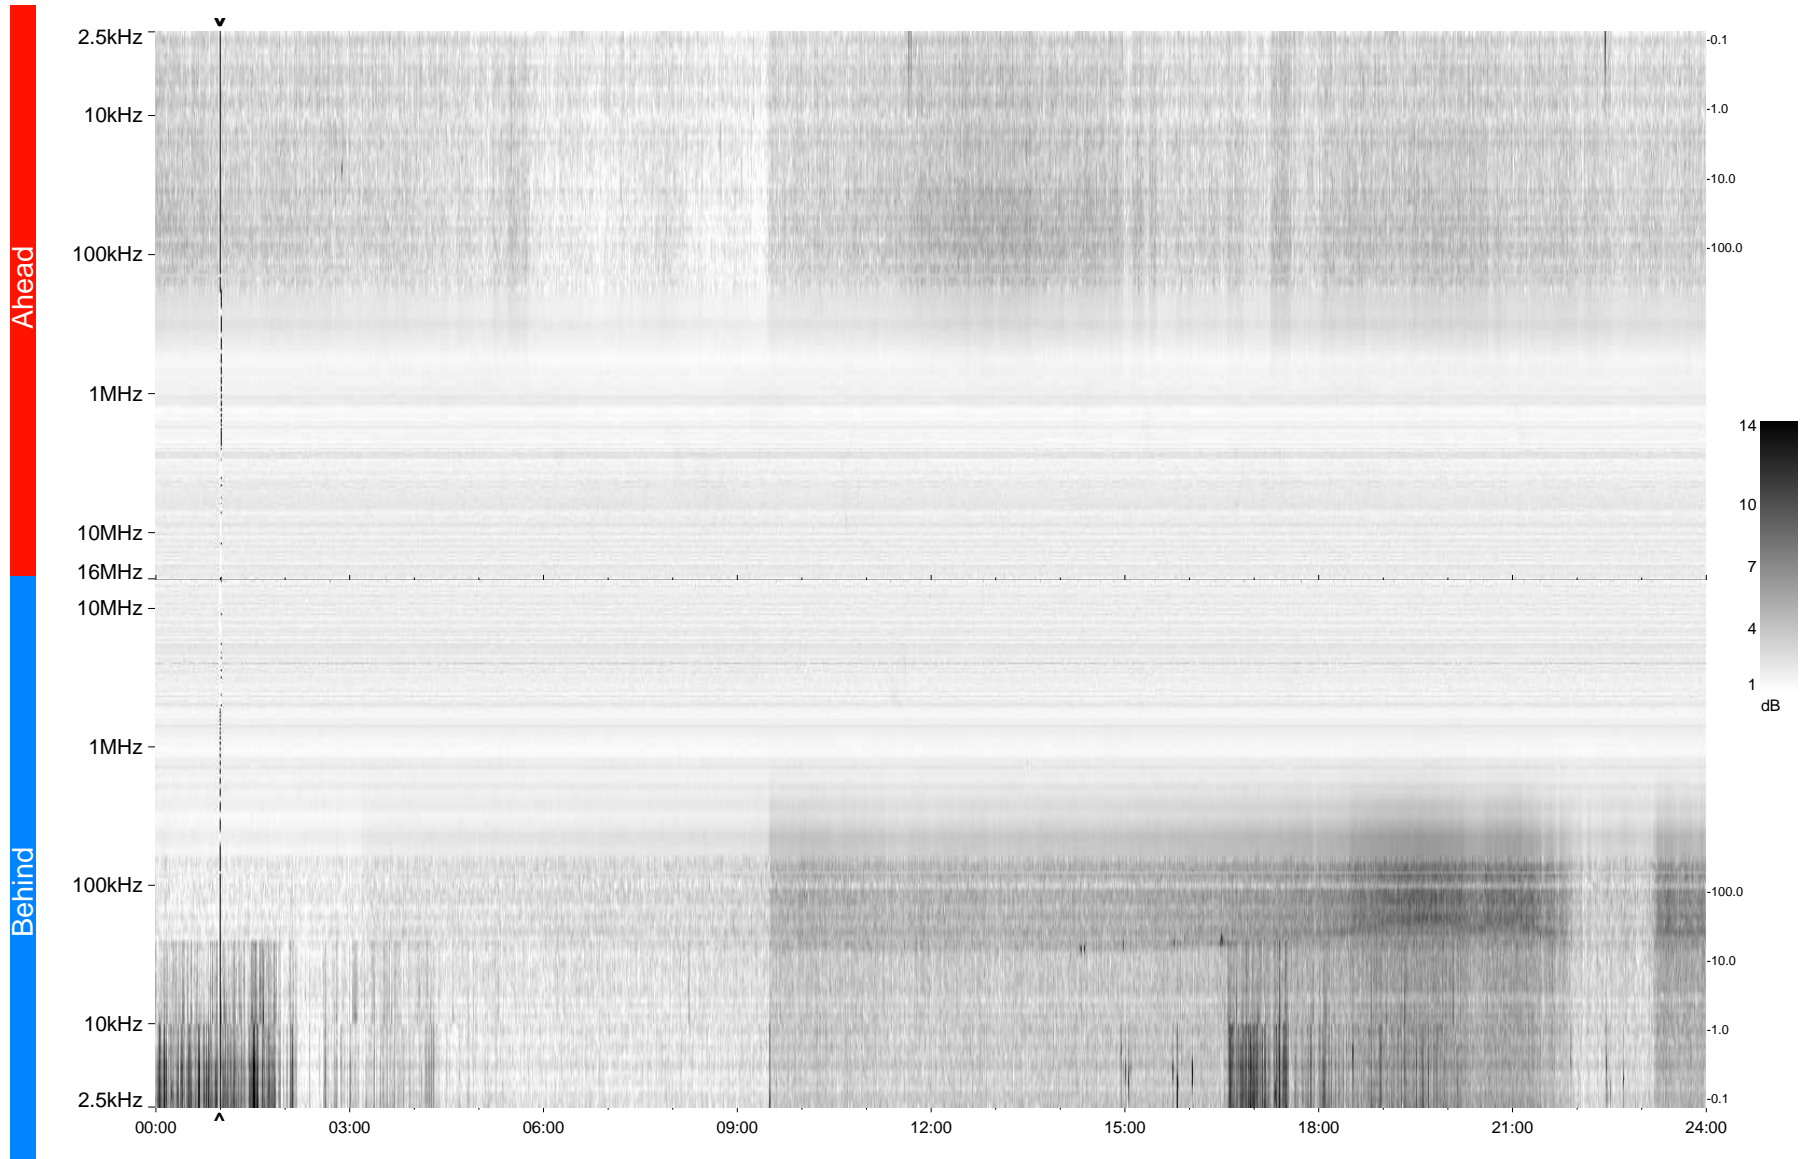

STEREO/WAVES Daily Summary - 05-Jun-2009 (DOY 156)

Ahead source file = swaves_ahead_2009_156_1_04.fin
Ahead PSE Angle = xxx.x

Behind PSE Angle = xxx.x
Behind source file = swaves_behind_2009_156_1_04.fin

Time (UTC)