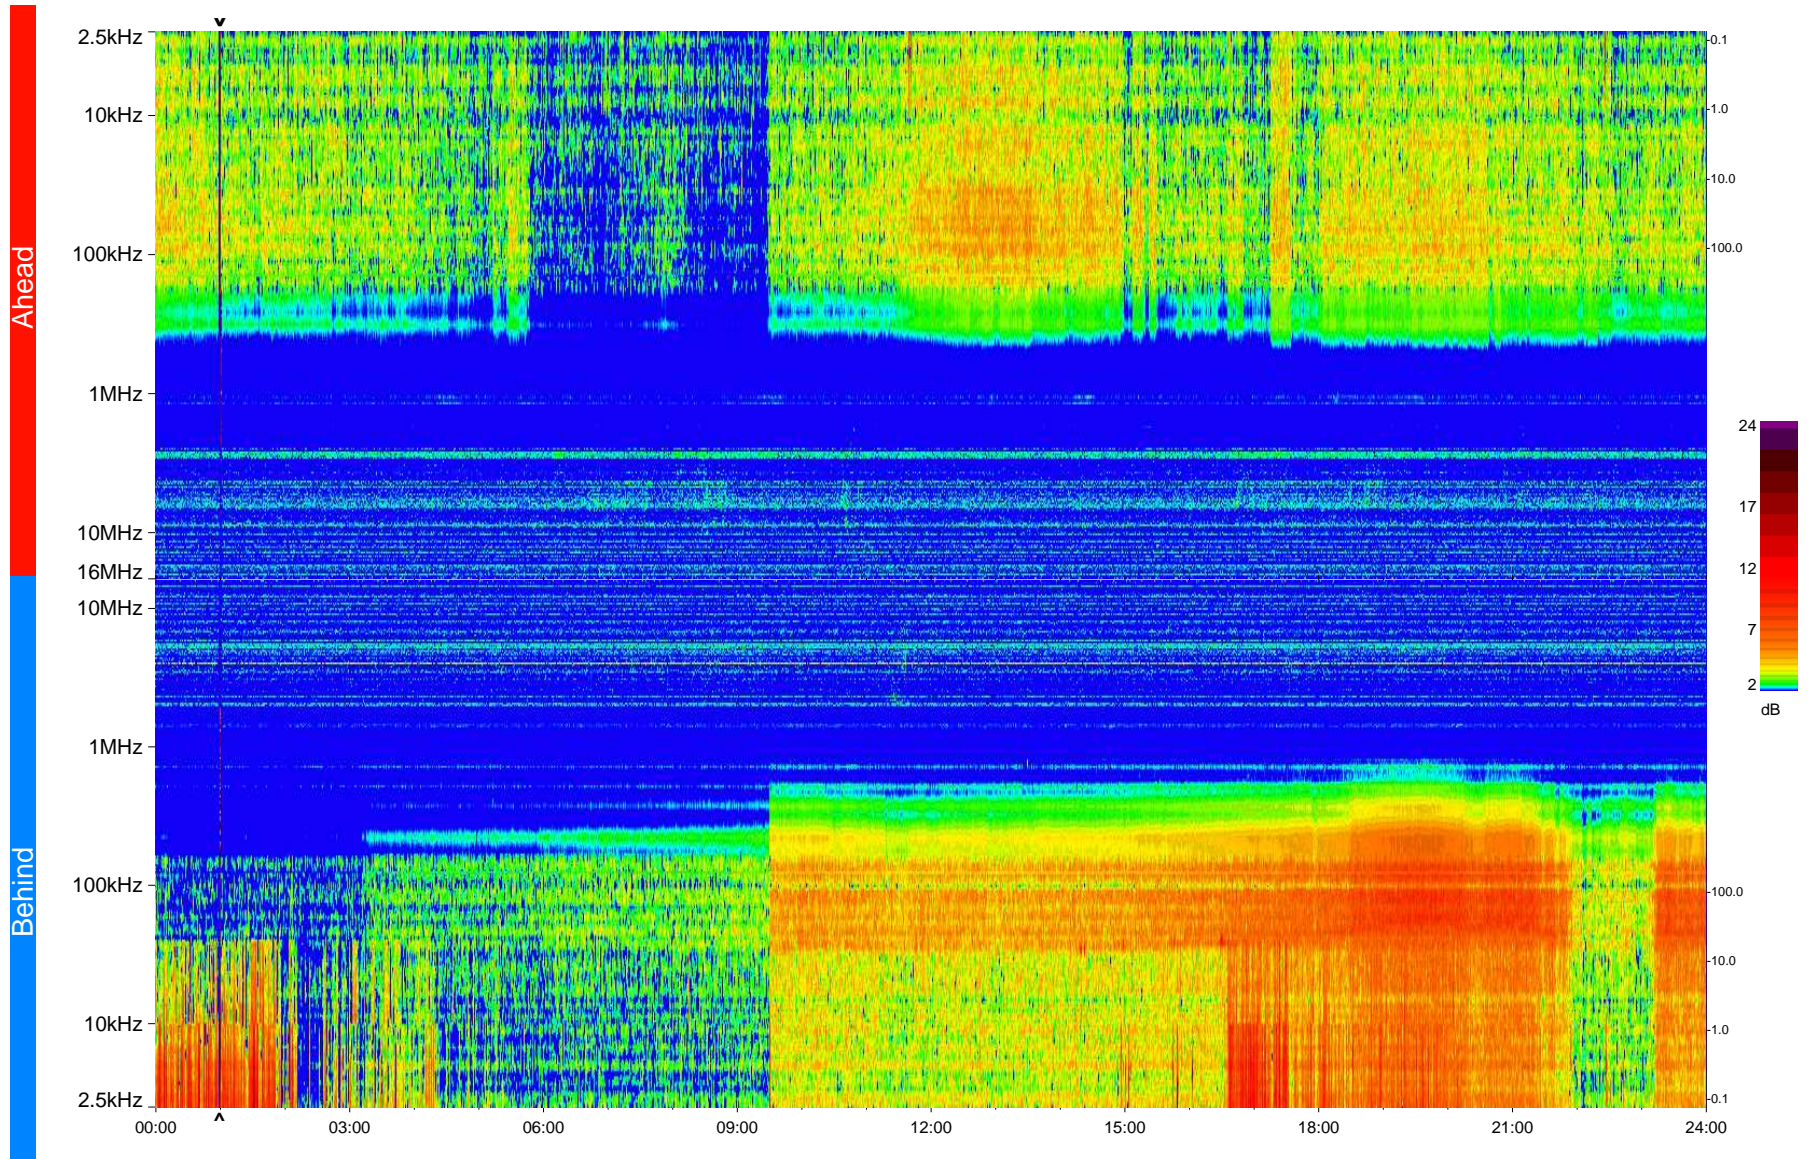

STEREO/WAVES Daily Summary - 05-Jun-2009 (DOY 156)

Ahead source file = swaves_ahead_2009_156_1_04.fin
Ahead PSE Angle = xxx.x

Behind PSE Angle = xxx.x
Behind source file = swaves_behind_2009_156_1_04.fin

Time (UTC)