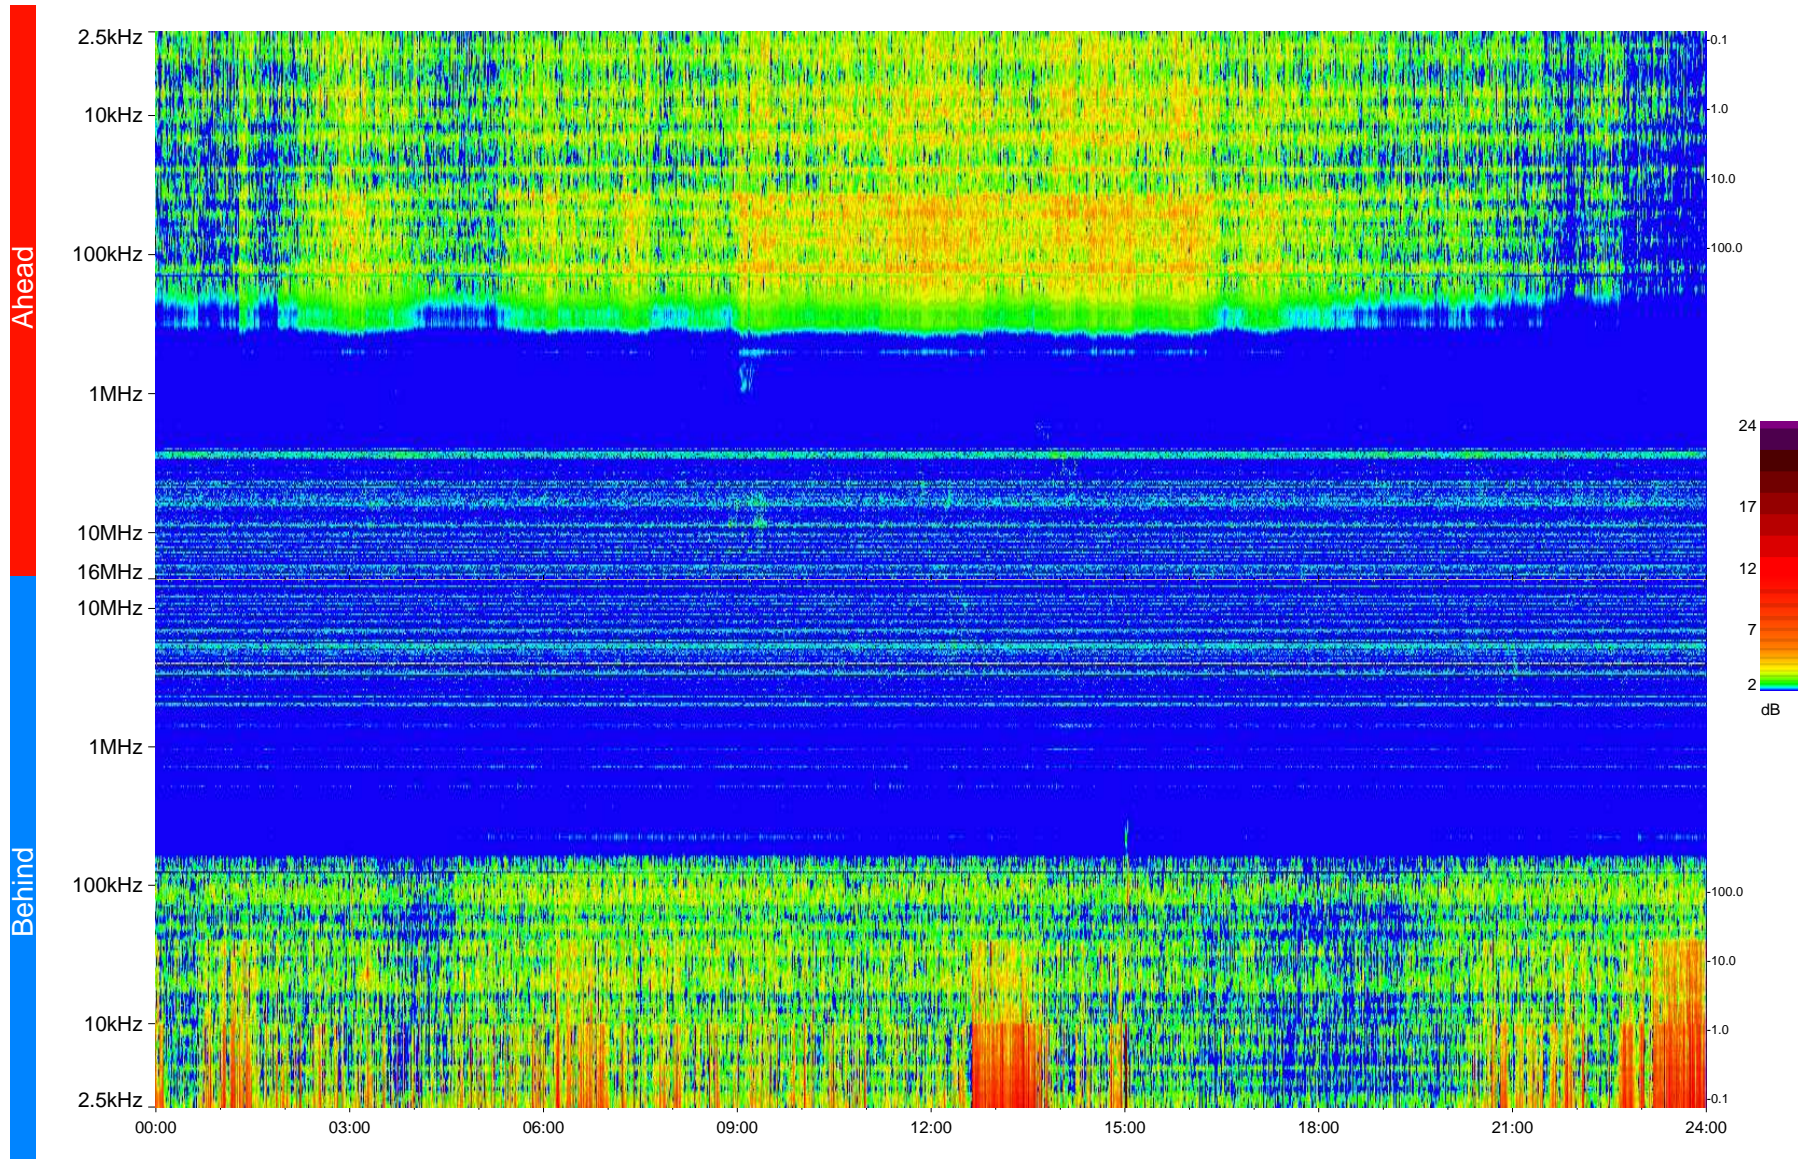

STEREO/WAVES Daily Summary - 04-Jun-2009 (DOY 155)

Ahead source file = swaves_ahead_2009_155_1_05.fin
Ahead PSE Angle = xxx.x

Behind PSE Angle = xxx.x
Behind source file = swaves_behind_2009_155_1_04.fin

Time (UTC)