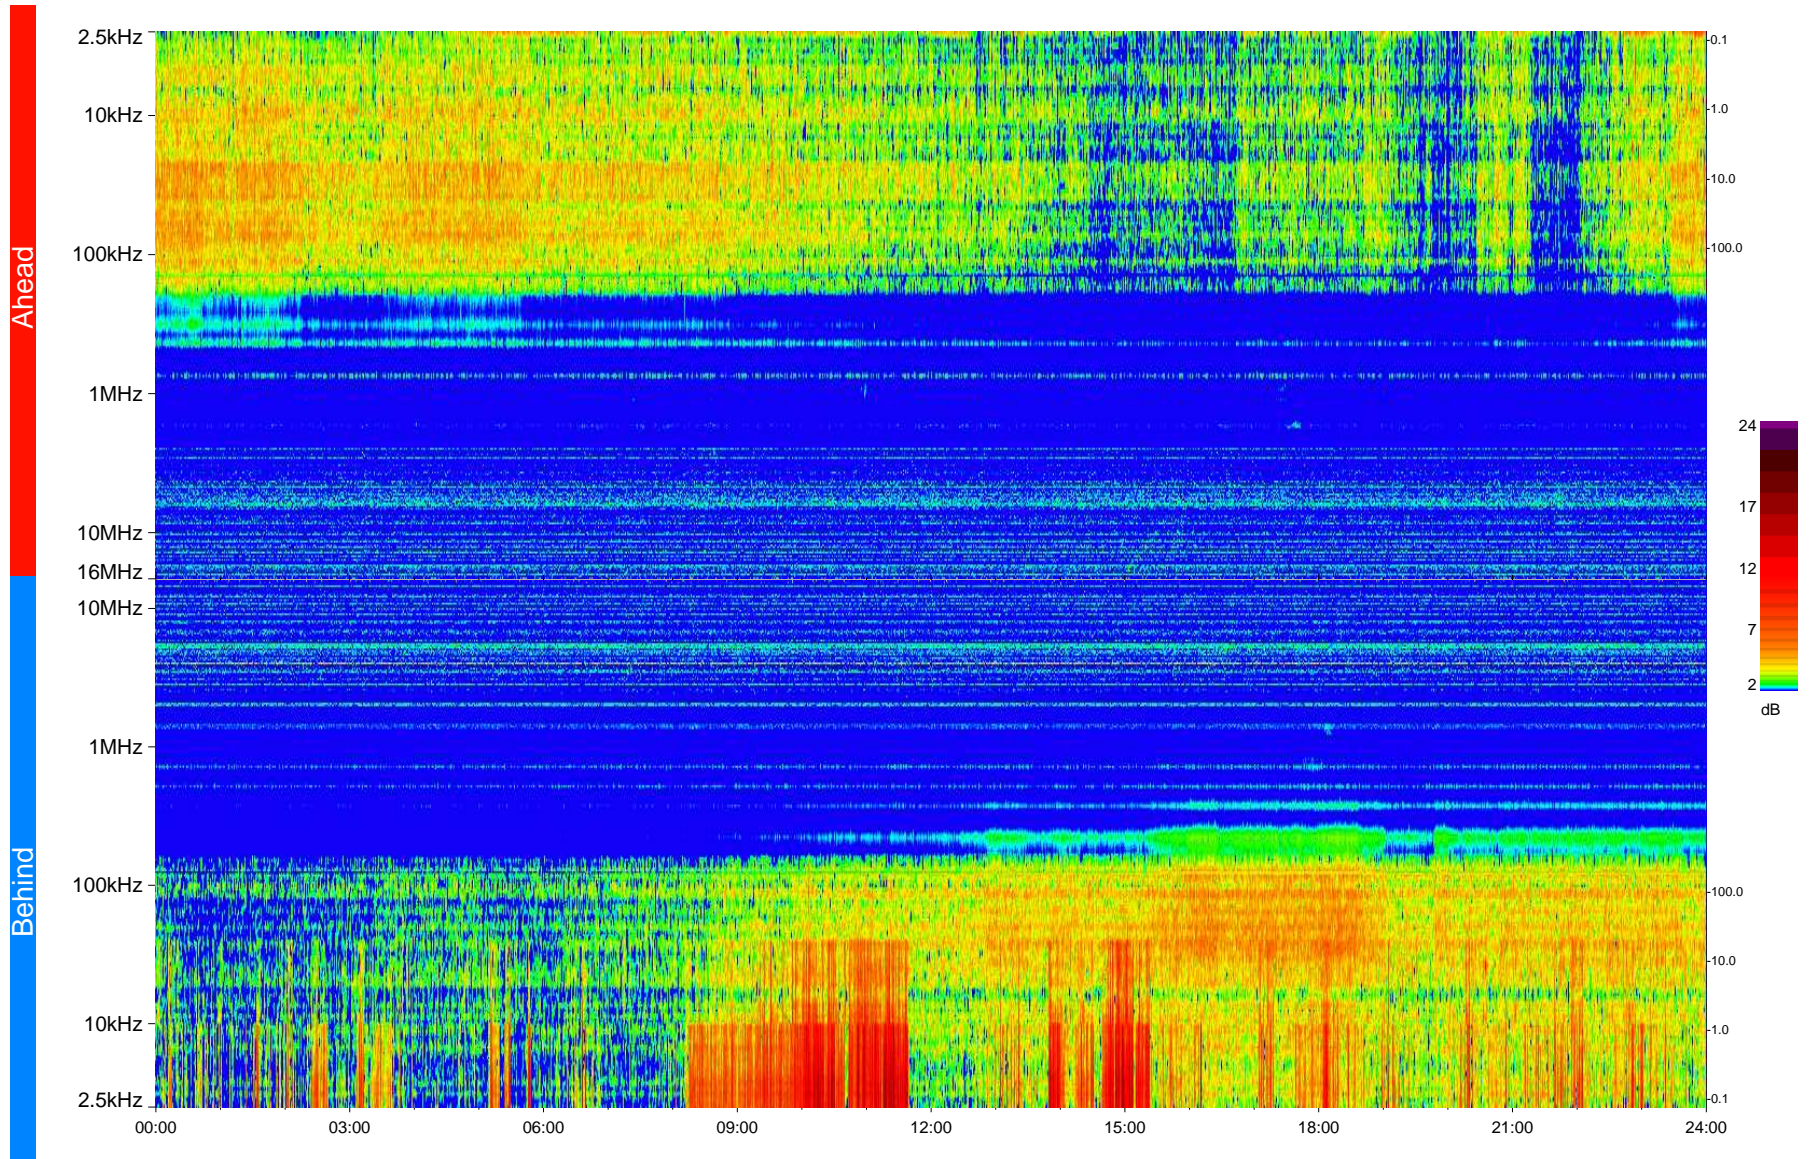

STEREO/WAVES Daily Summary - 02-Jun-2009 (DOY 153)

Ahead source file = swaves_ahead_2009_153_1_06.fin
Ahead PSE Angle = xxx.x

Behind PSE Angle = xxx.x
Behind source file = swaves_behind_2009_153_1_05.fin

Time (UTC)