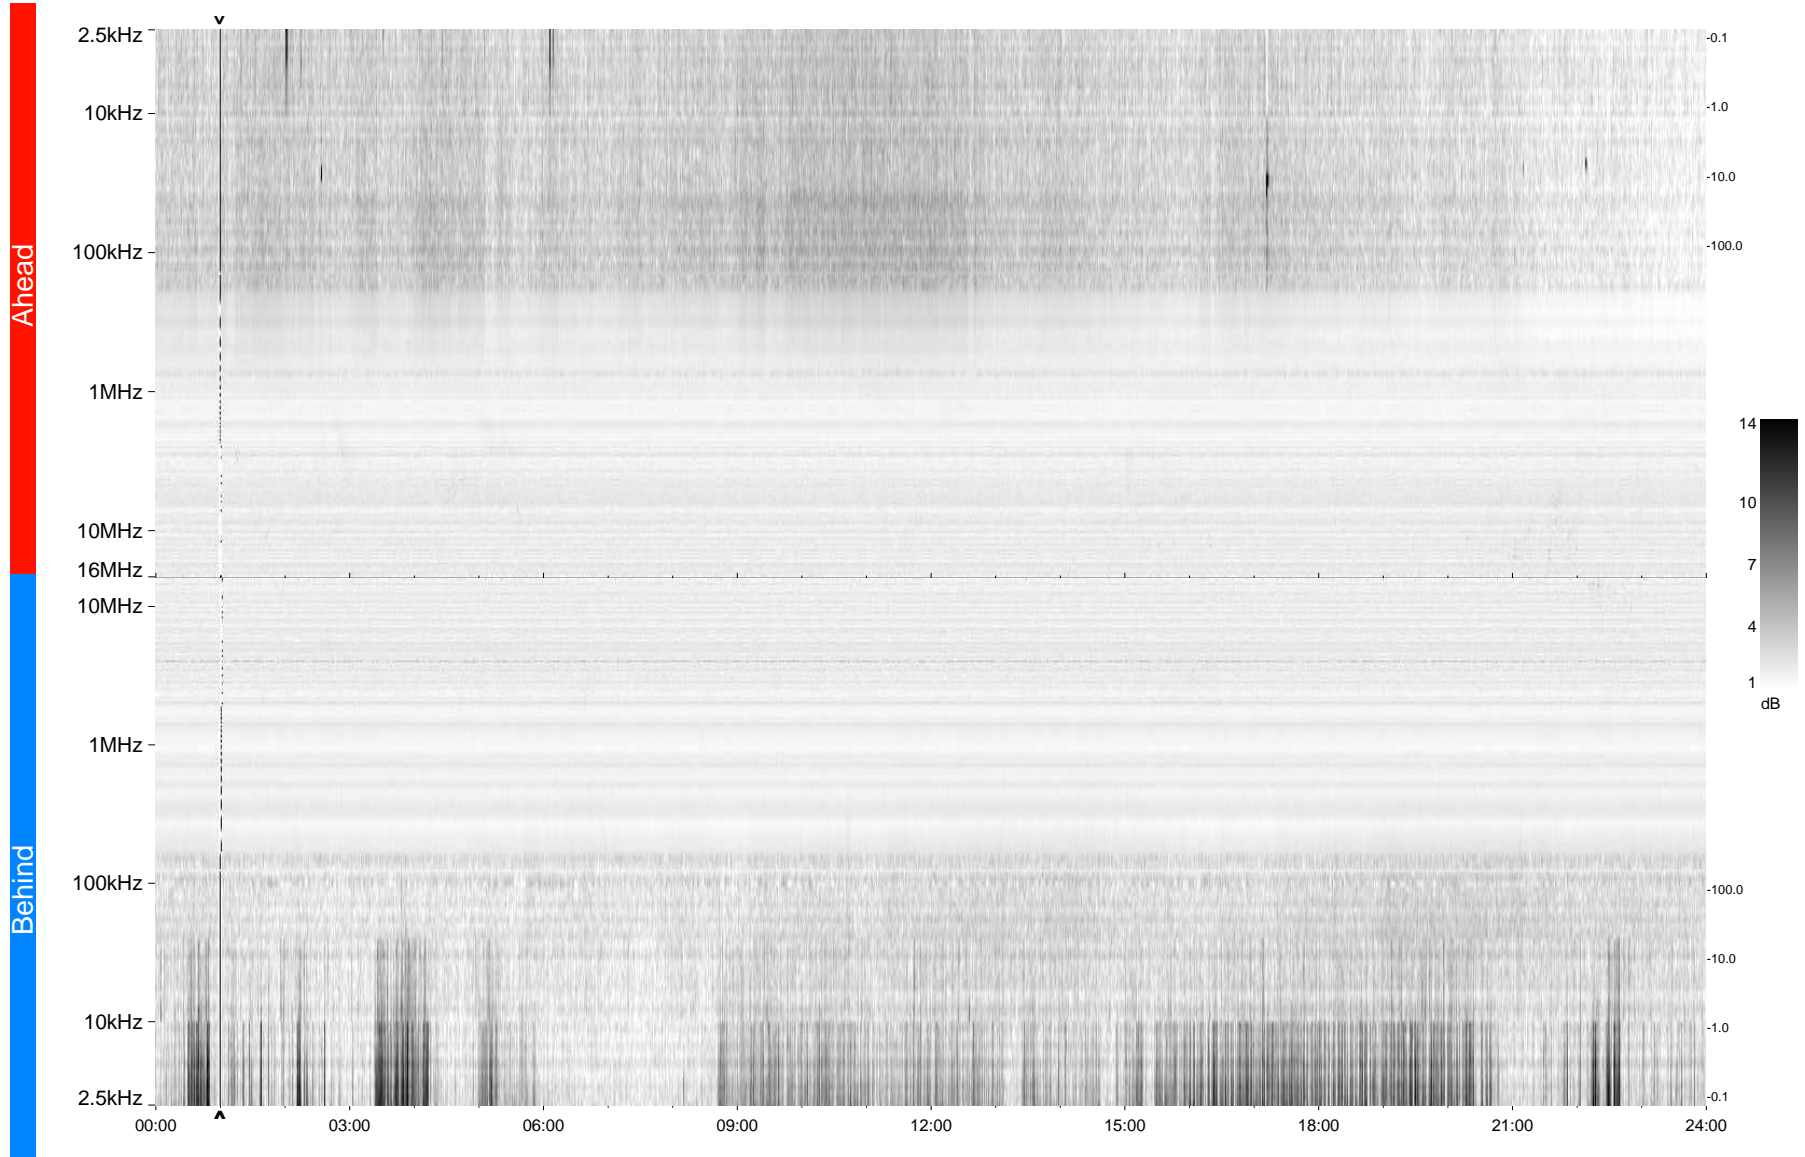

STEREO/WAVES Daily Summary - 01-Jun-2009 (DOY 152)

Ahead source file = swaves_ahead_2009_152_1_05.fin
Ahead PSE Angle = xxx.x

Behind PSE Angle = xxx.x
Behind source file = swaves_behind_2009_152_1_04.fin

Time (UTC)