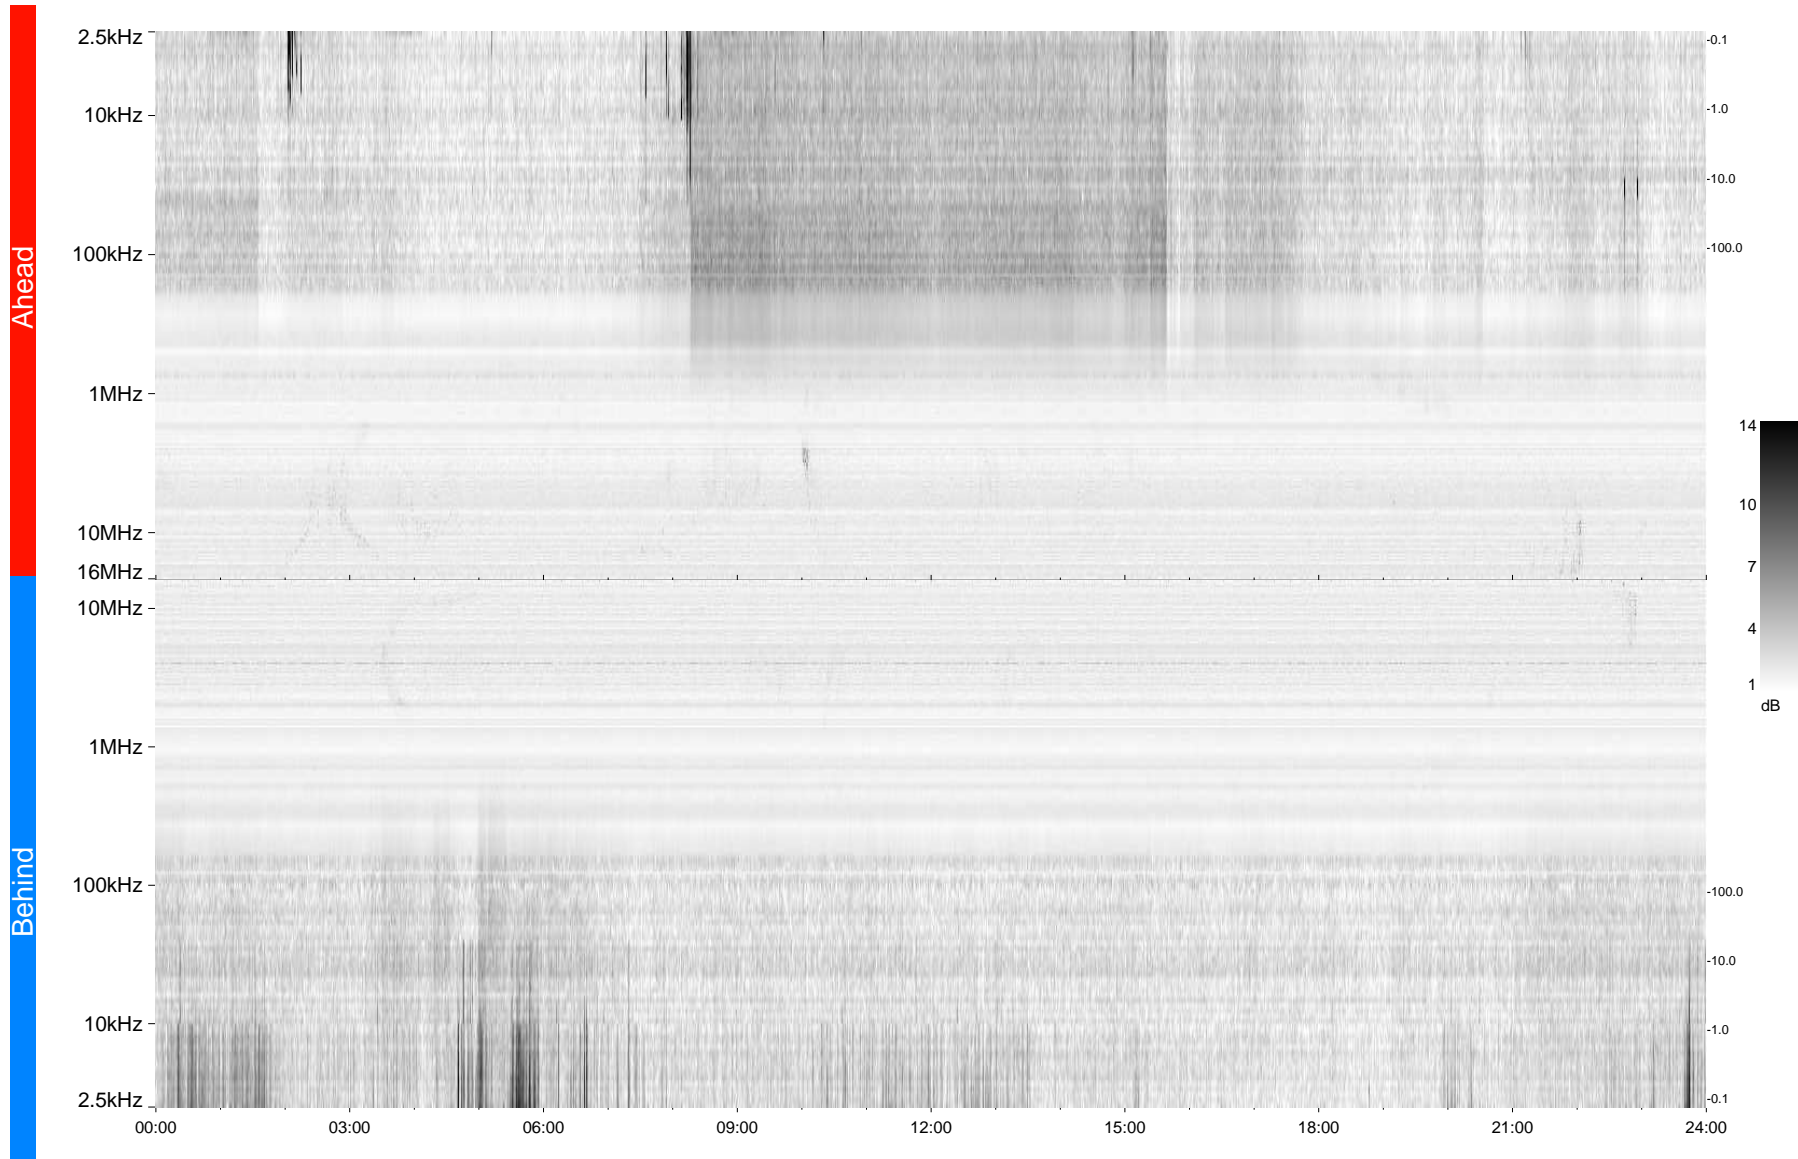

# STEREO/WAVES Daily Summary - 31-May-2009 (DOY 151)

Ahead source file = swaves\_ahead\_2009\_151\_1\_04.fin  
Ahead PSE Angle = xxx.x

Behind PSE Angle = xxx.x  
Behind source file = swaves\_behind\_2009\_151\_1\_04.fin

Time (UTC)