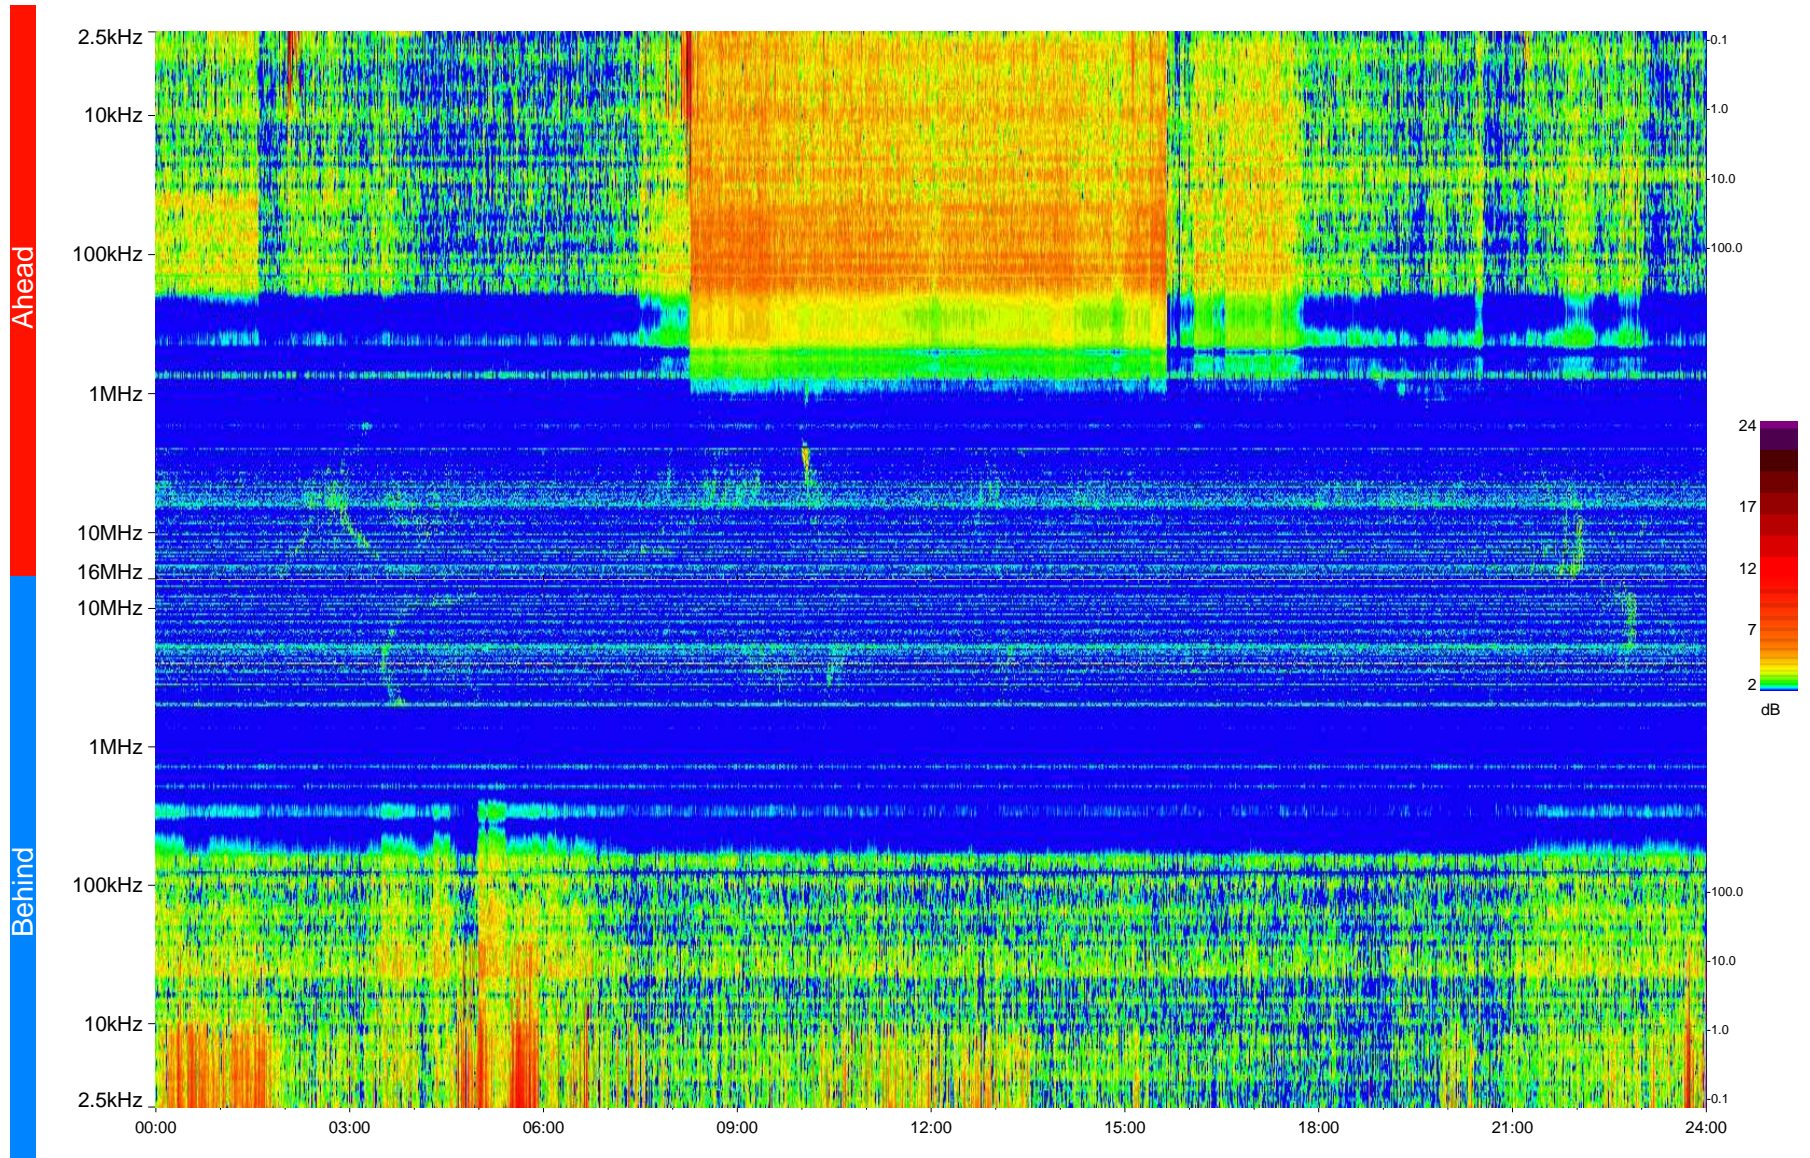

STEREO/WAVES Daily Summary - 31-May-2009 (DOY 151)

Ahead source file = swaves_ahead_2009_151_1_04.fin
Ahead PSE Angle = xxx.x

Behind PSE Angle = xxx.x
Behind source file = swaves_behind_2009_151_1_04.fin

Time (UTC)