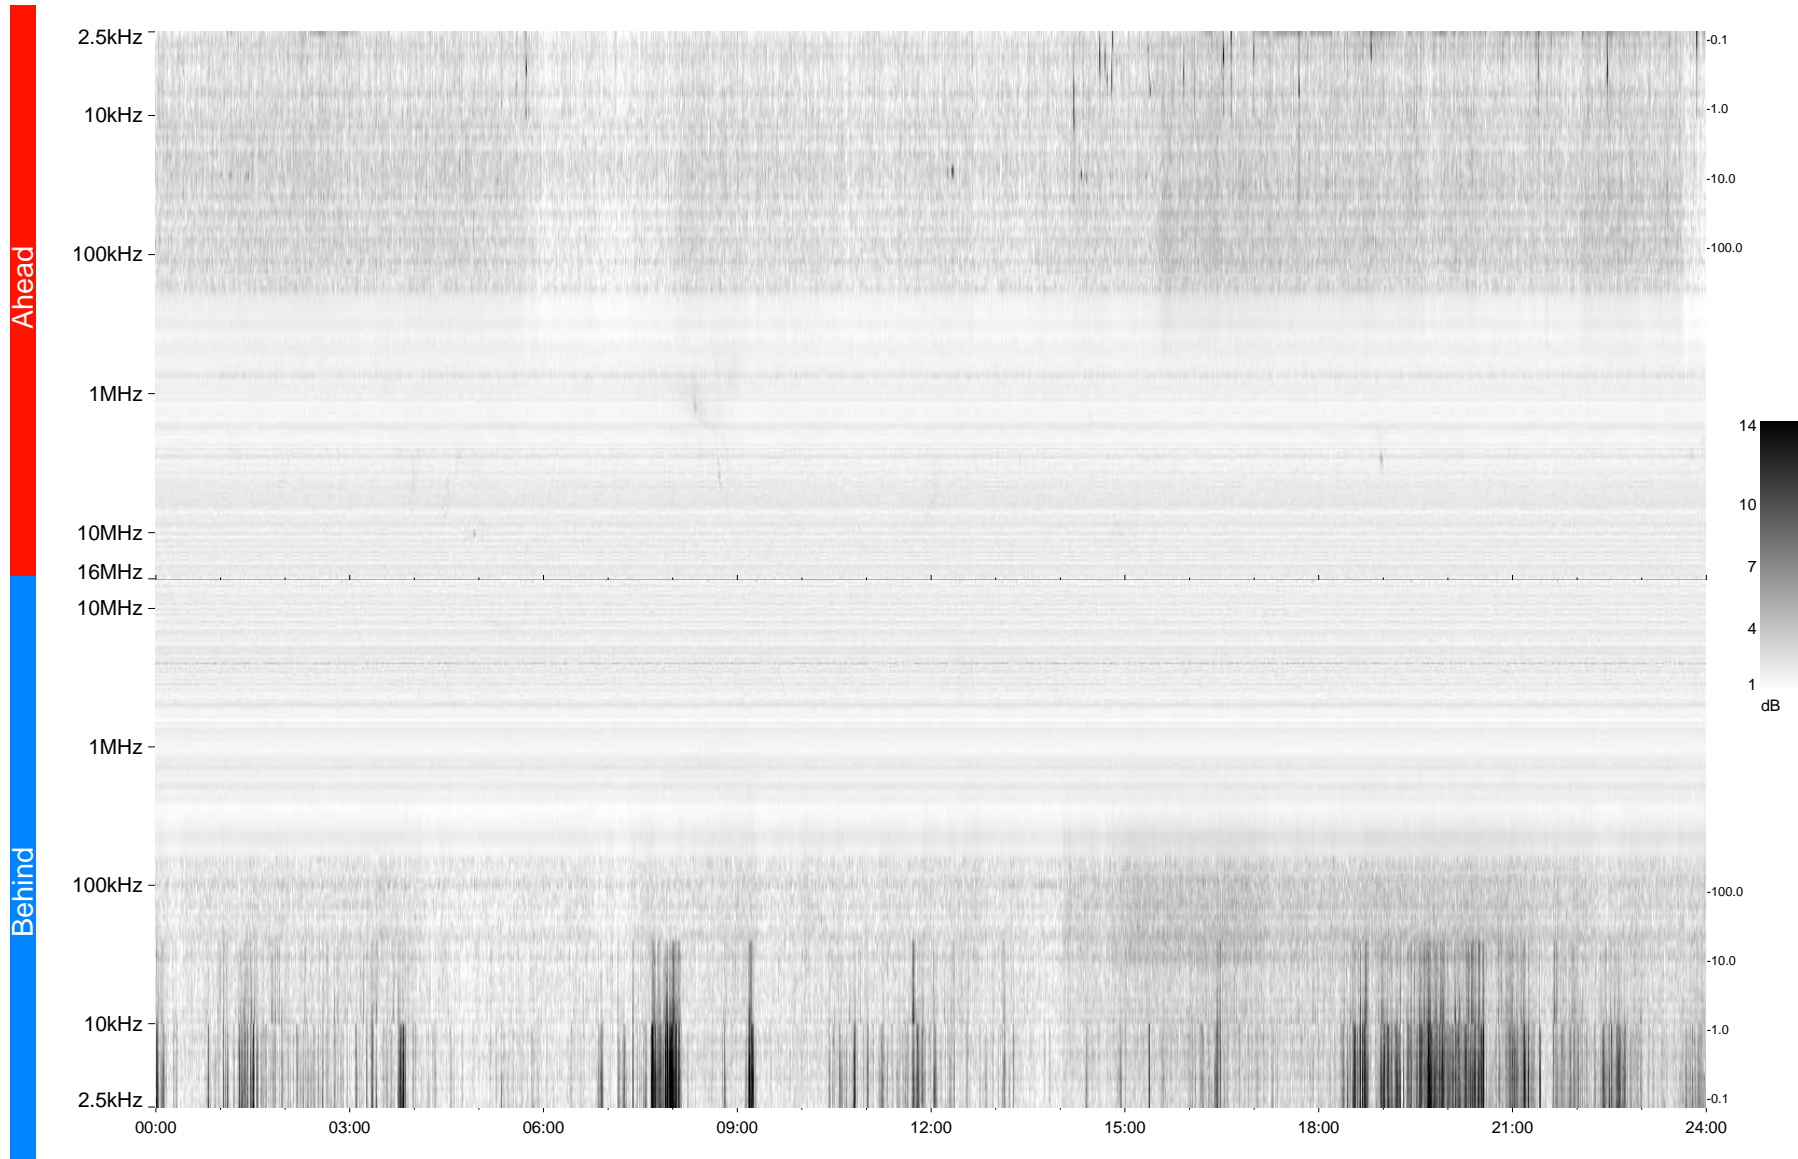

STEREO/WAVES Daily Summary - 29-May-2009 (DOY 149)

Ahead source file = swaves_ahead_2009_149_1_05.fin
Ahead PSE Angle = xxx.x

Behind PSE Angle = xxx.x
Behind source file = swaves_behind_2009_149_1_04.fin

Time (UTC)