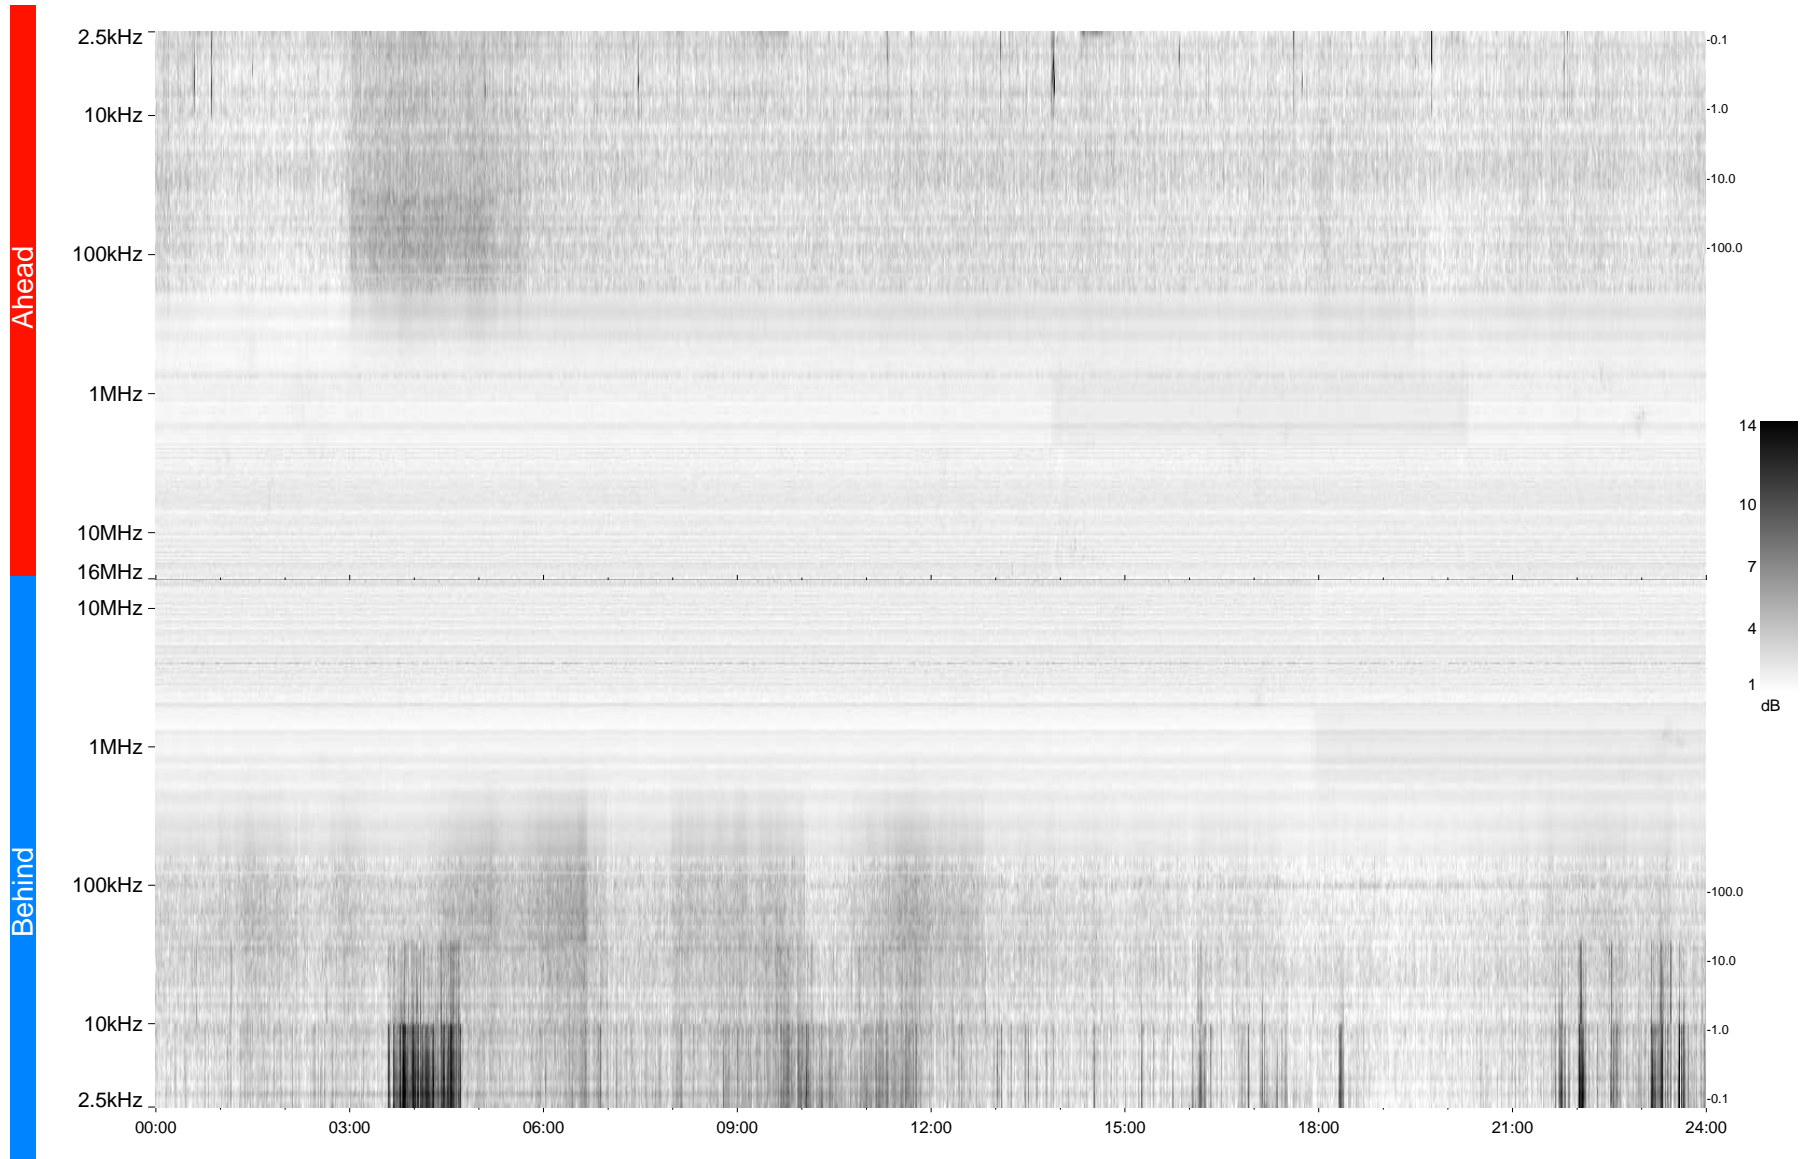

# STEREO/WAVES Daily Summary - 27-May-2009 (DOY 147)

Ahead source file = swaves\_ahead\_2009\_147\_1\_05.fin  
Ahead PSE Angle = xxx.x

Behind PSE Angle = xxx.x  
Behind source file = swaves\_behind\_2009\_147\_1\_04.fin

Time (UTC)