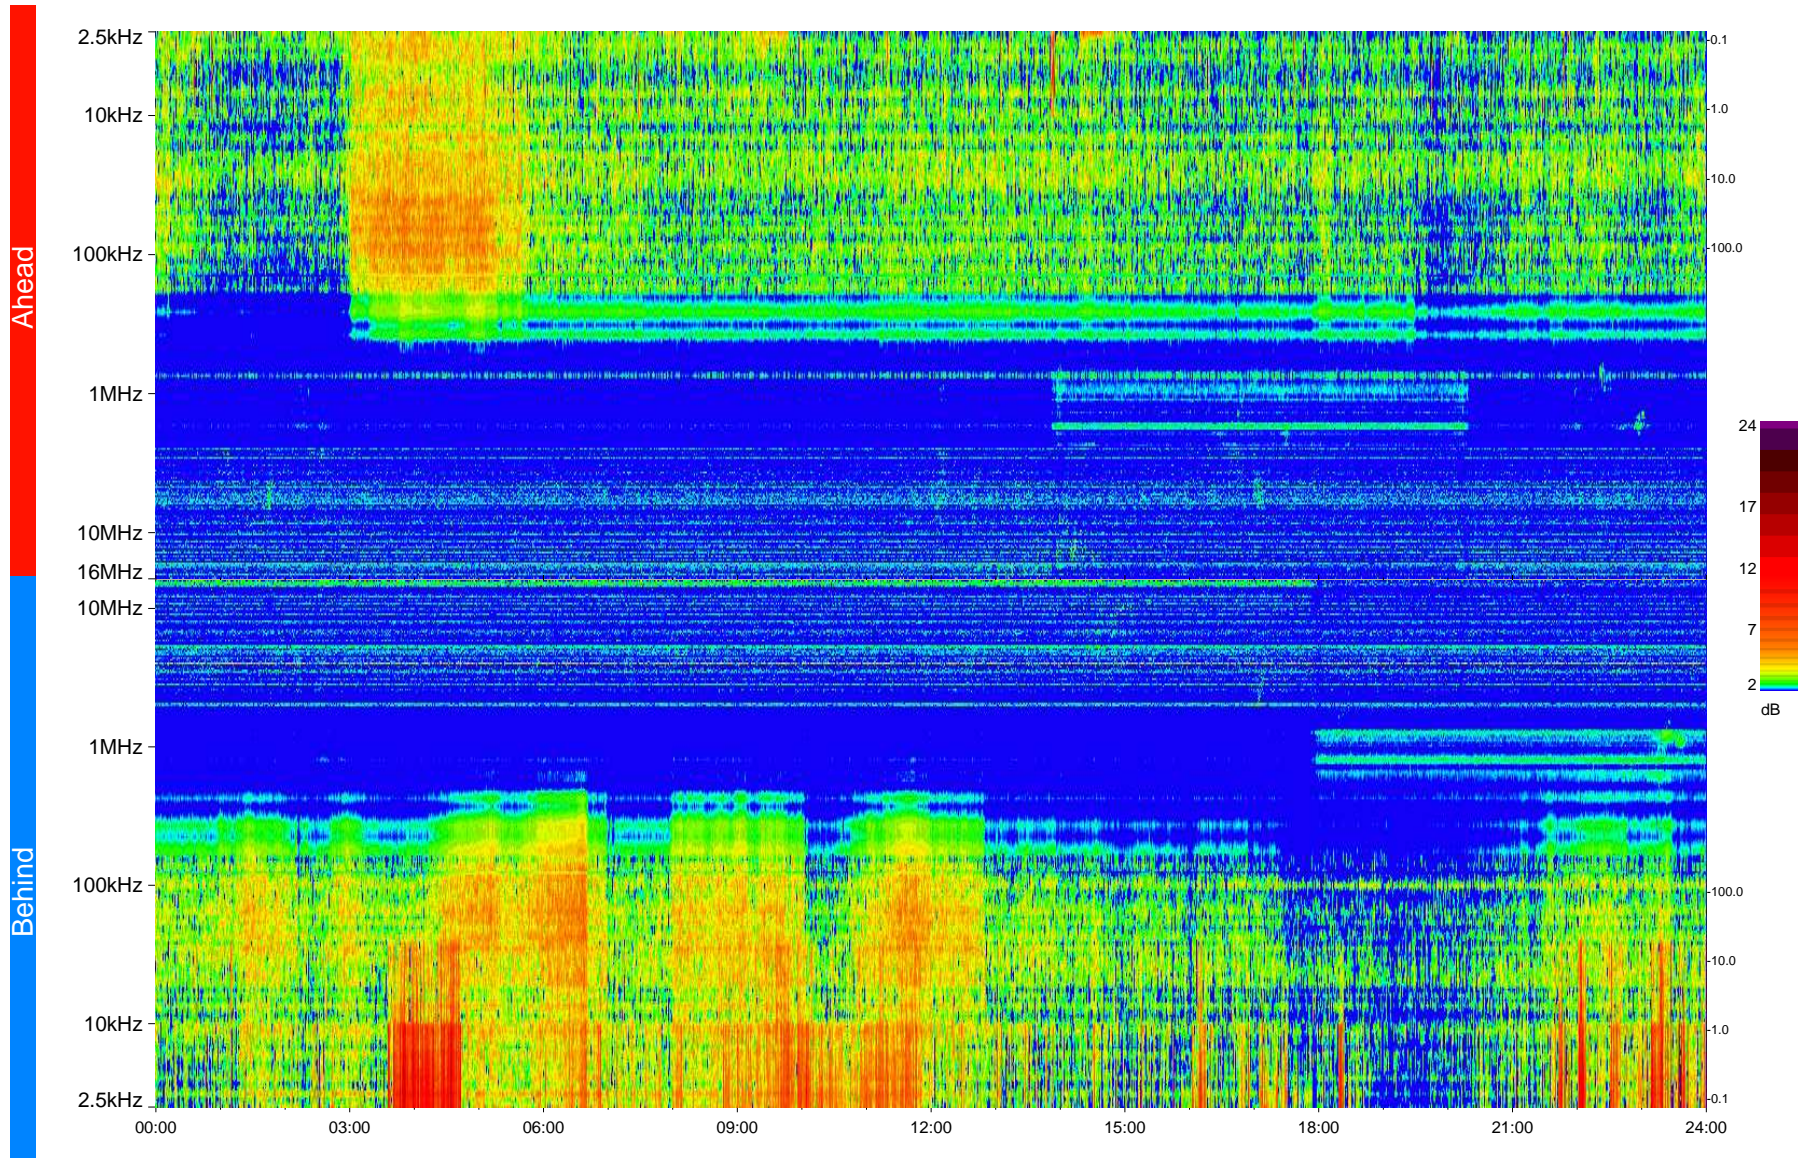

STEREO/WAVES Daily Summary - 27-May-2009 (DOY 147)

Ahead source file = swaves_ahead_2009_147_1_05.fin
Ahead PSE Angle = xxx.x

Behind PSE Angle = xxx.x
Behind source file = swaves_behind_2009_147_1_04.fin

Time (UTC)