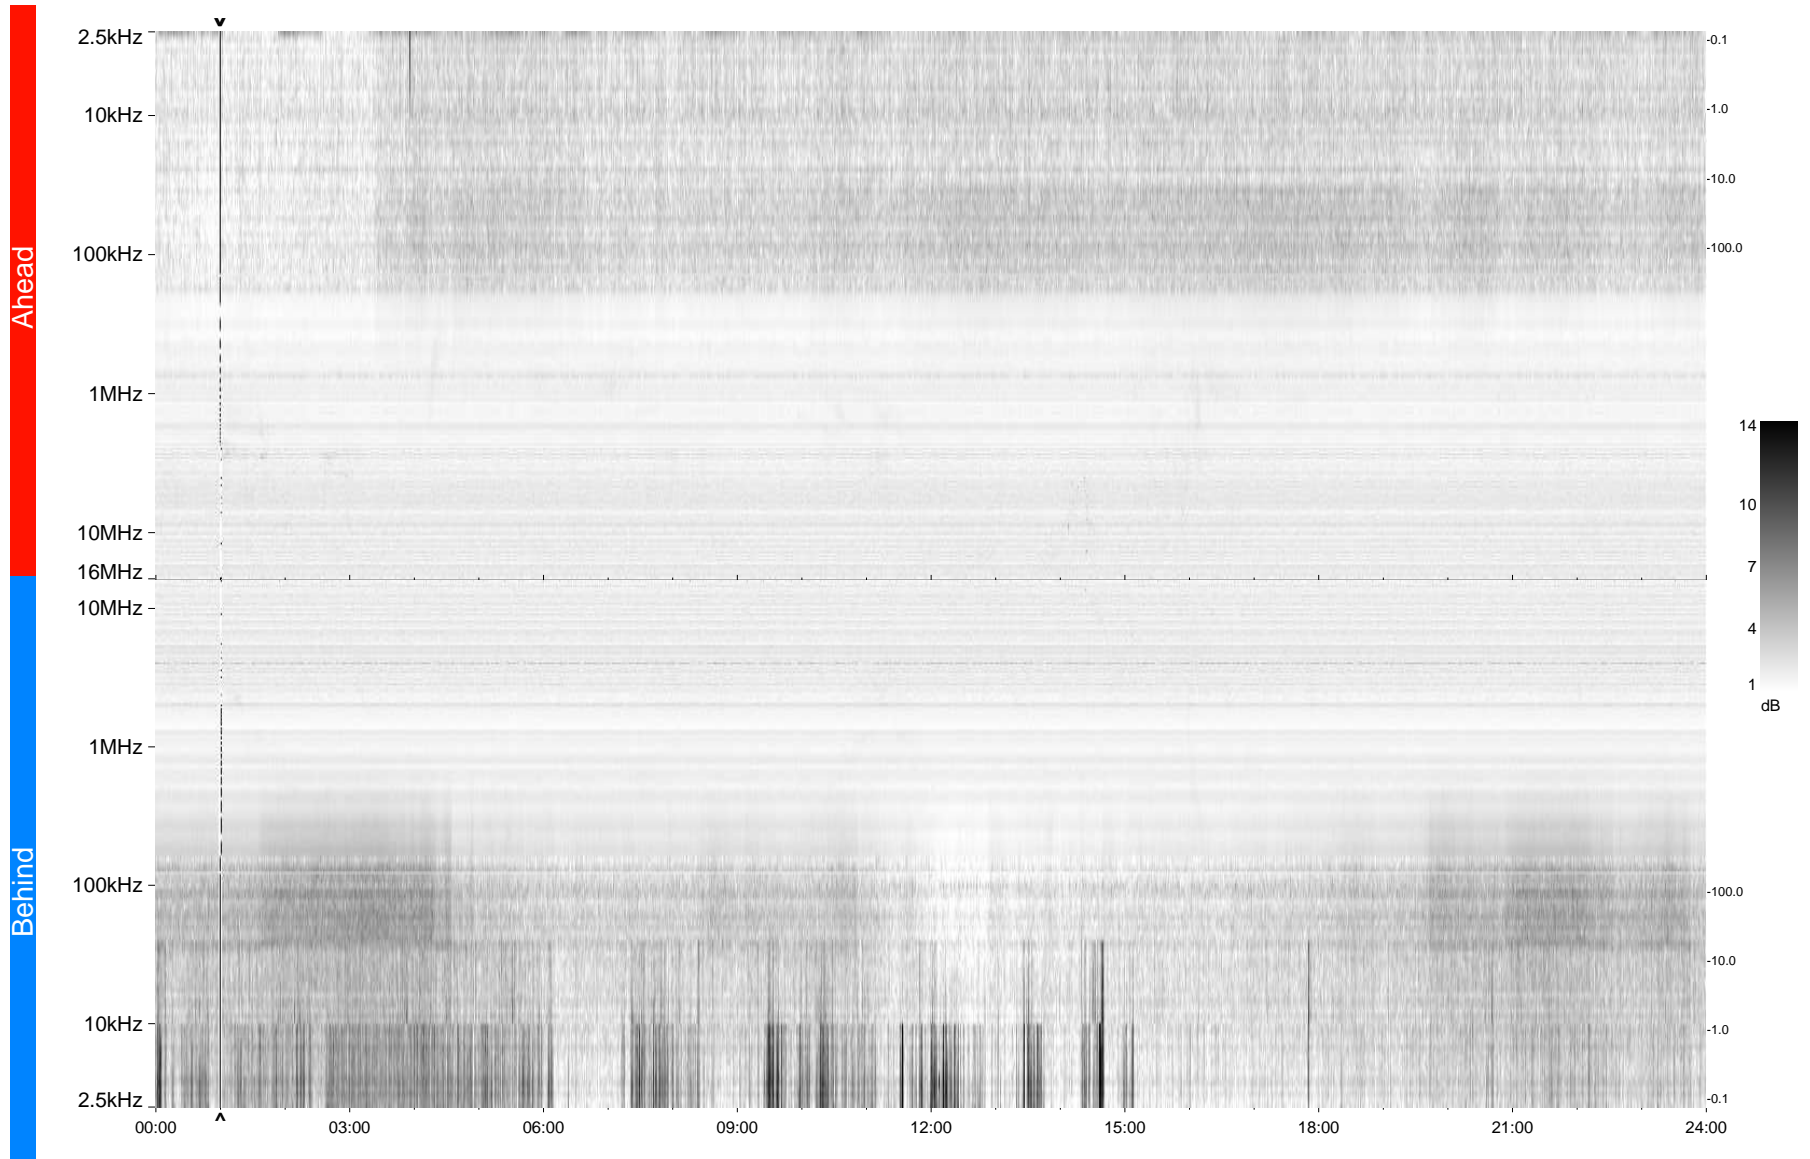

# STEREO/WAVES Daily Summary - 26-May-2009 (DOY 146)

Ahead source file = swaves\_ahead\_2009\_146\_1\_04.fin  
Ahead PSE Angle = xxx.x

Behind PSE Angle = xxx.x  
Behind source file = swaves\_behind\_2009\_146\_1\_04.fin

Time (UTC)