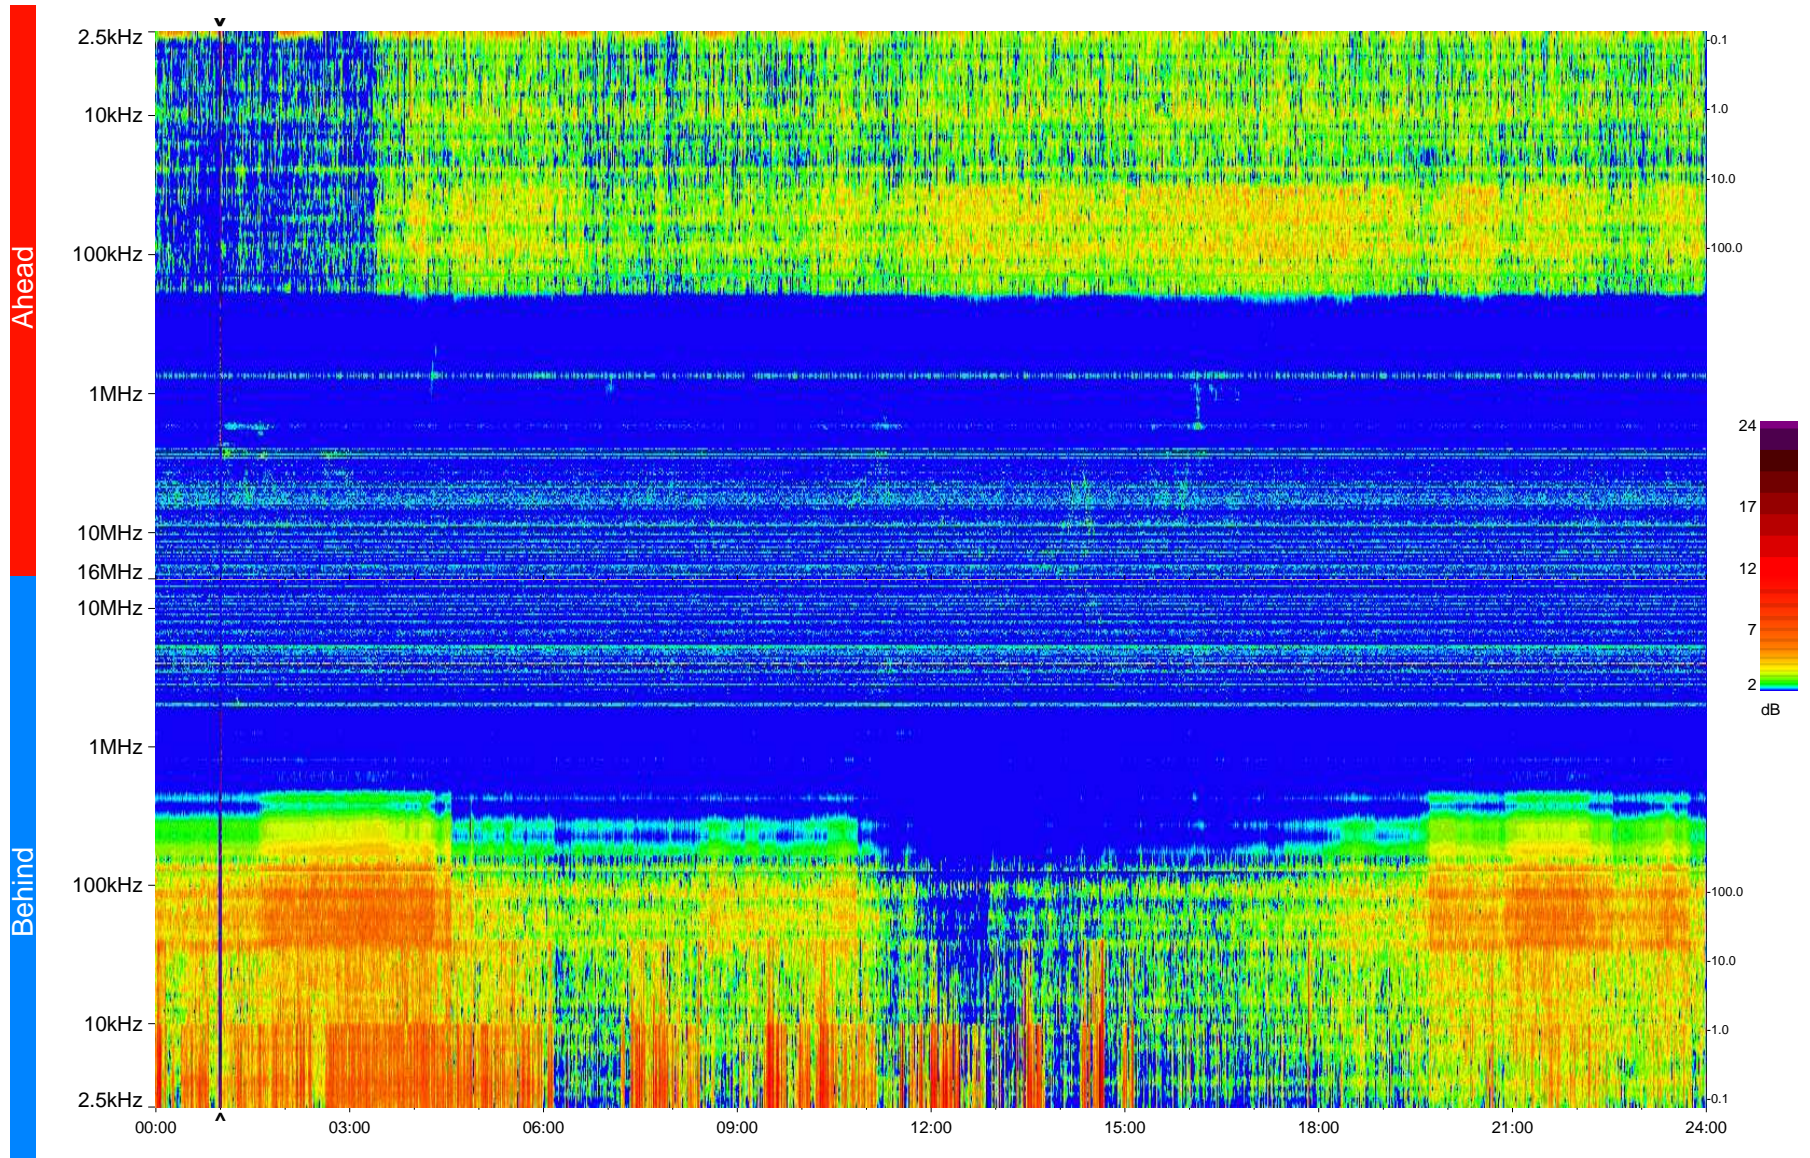

# STEREO/WAVES Daily Summary - 26-May-2009 (DOY 146)

Ahead source file = swaves\_ahead\_2009\_146\_1\_04.fin  
Ahead PSE Angle = xxx.x

Behind PSE Angle = xxx.x  
Behind source file = swaves\_behind\_2009\_146\_1\_04.fin

Time (UTC)