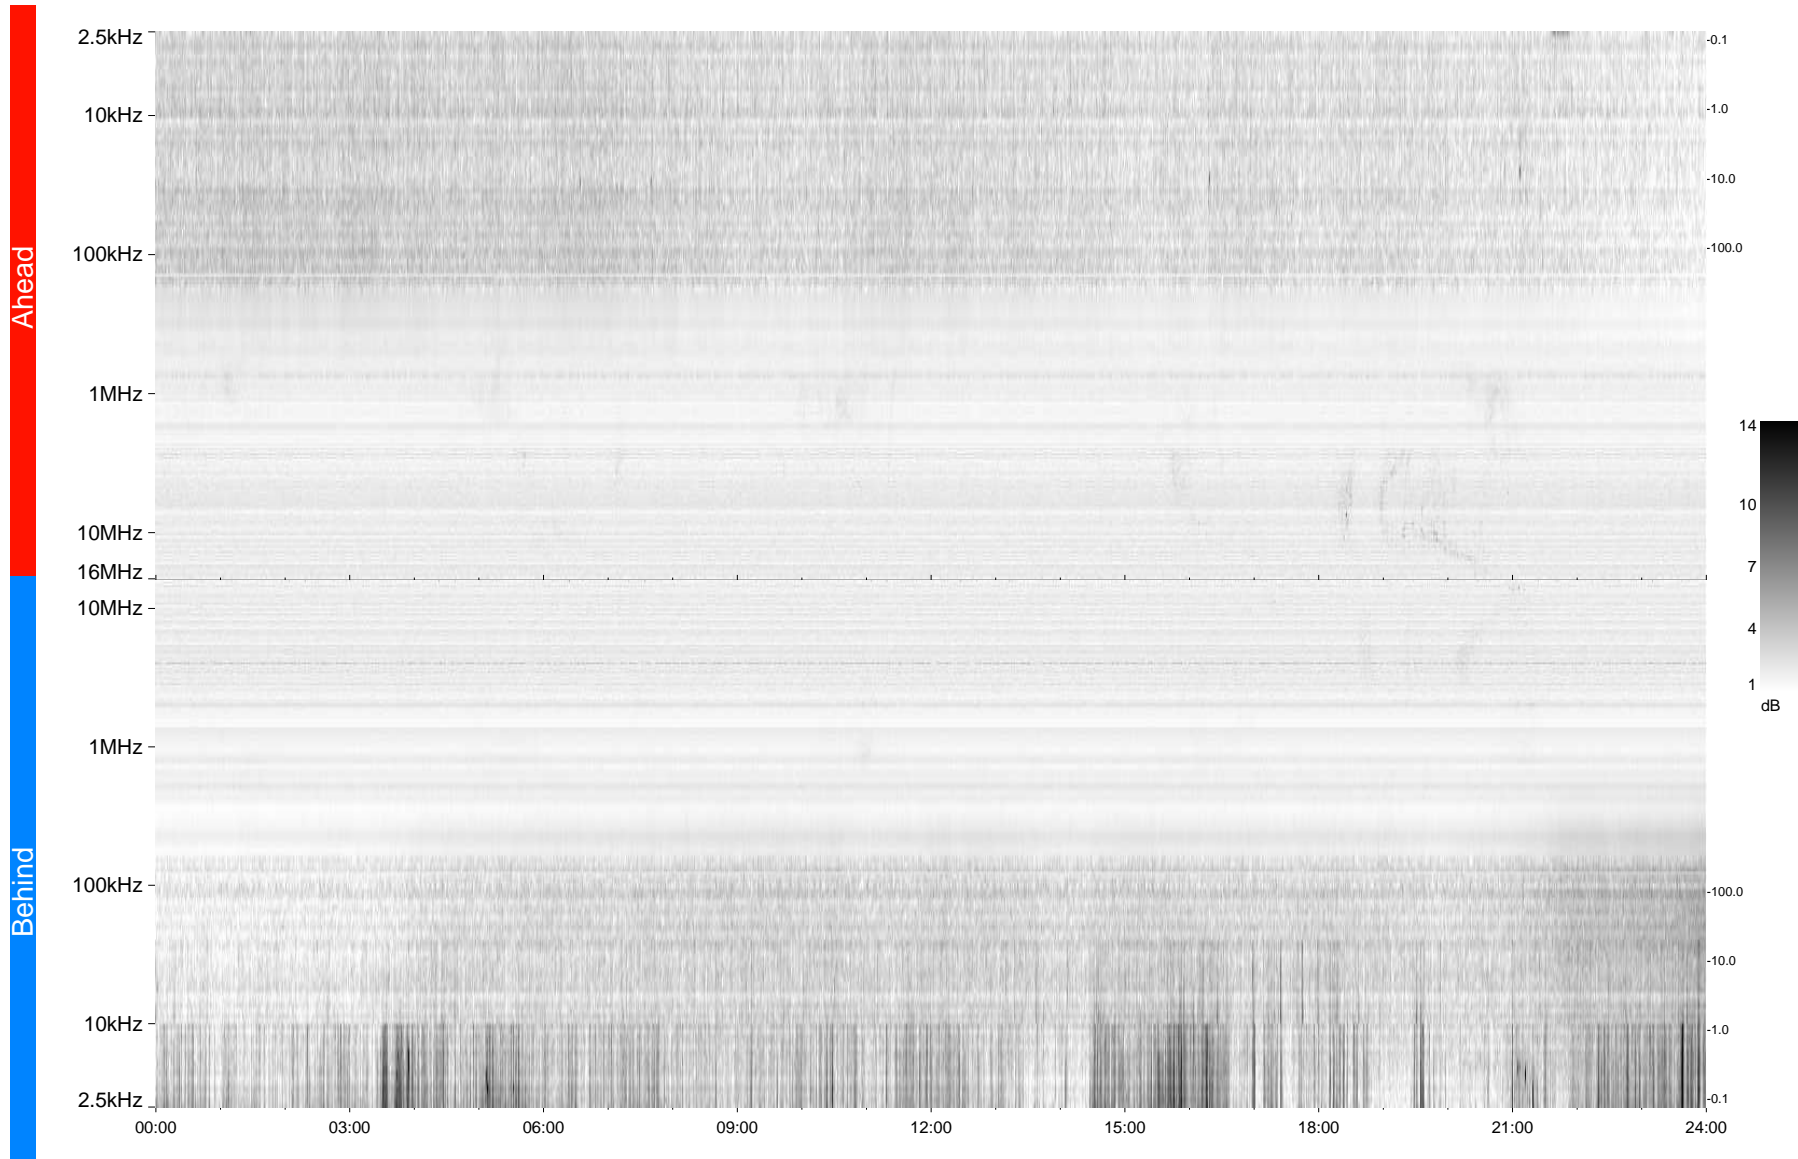

STEREO/WAVES Daily Summary - 25-May-2009 (DOY 145)

Ahead source file = swaves_ahead_2009_145_1_04.fin
Ahead PSE Angle = xxx.x

Behind PSE Angle = xxx.x
Behind source file = swaves_behind_2009_145_1_04.fin

Time (UTC)