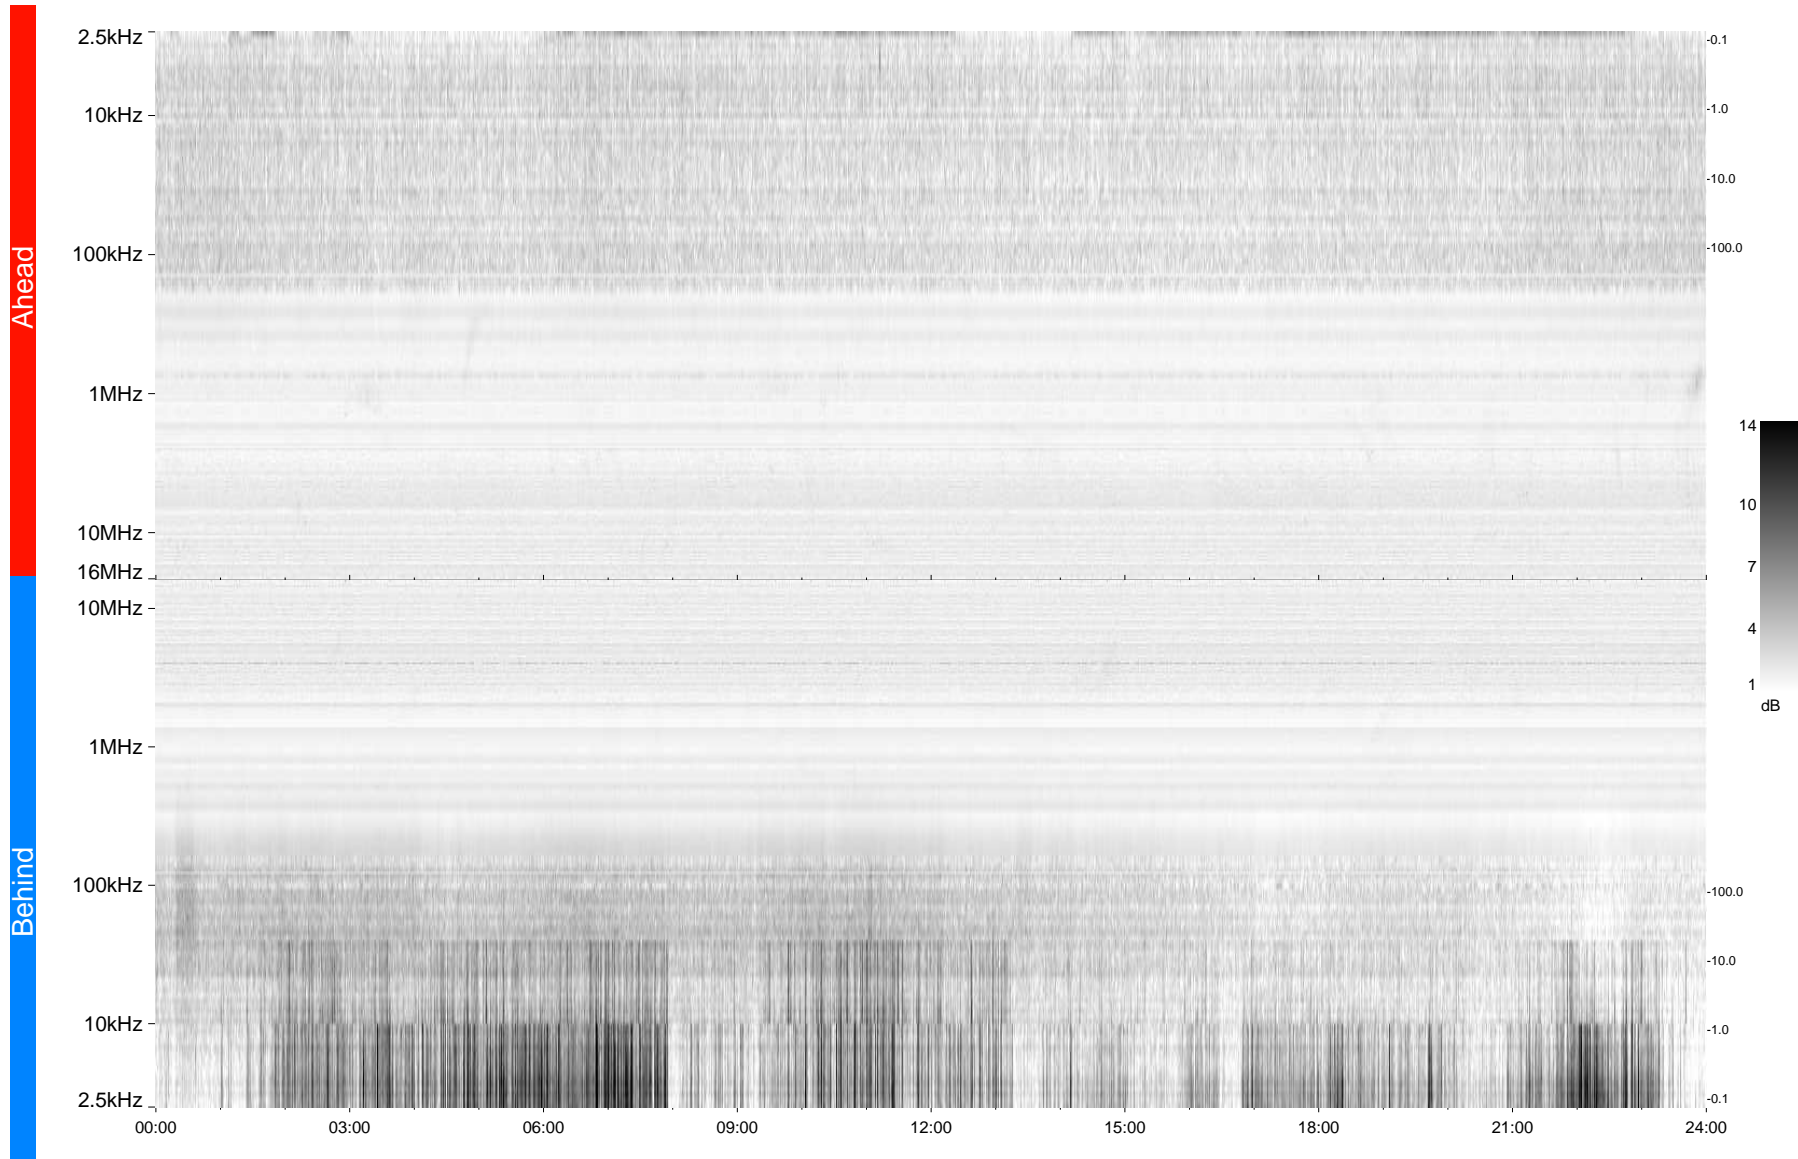

STEREO/WAVES Daily Summary - 23-May-2009 (DOY 143)

Ahead source file = swaves_ahead_2009_143_1_04.fin
Ahead PSE Angle = xxx.x

Behind PSE Angle = xxx.x
Behind source file = swaves_behind_2009_143_1_04.fin

Time (UTC)