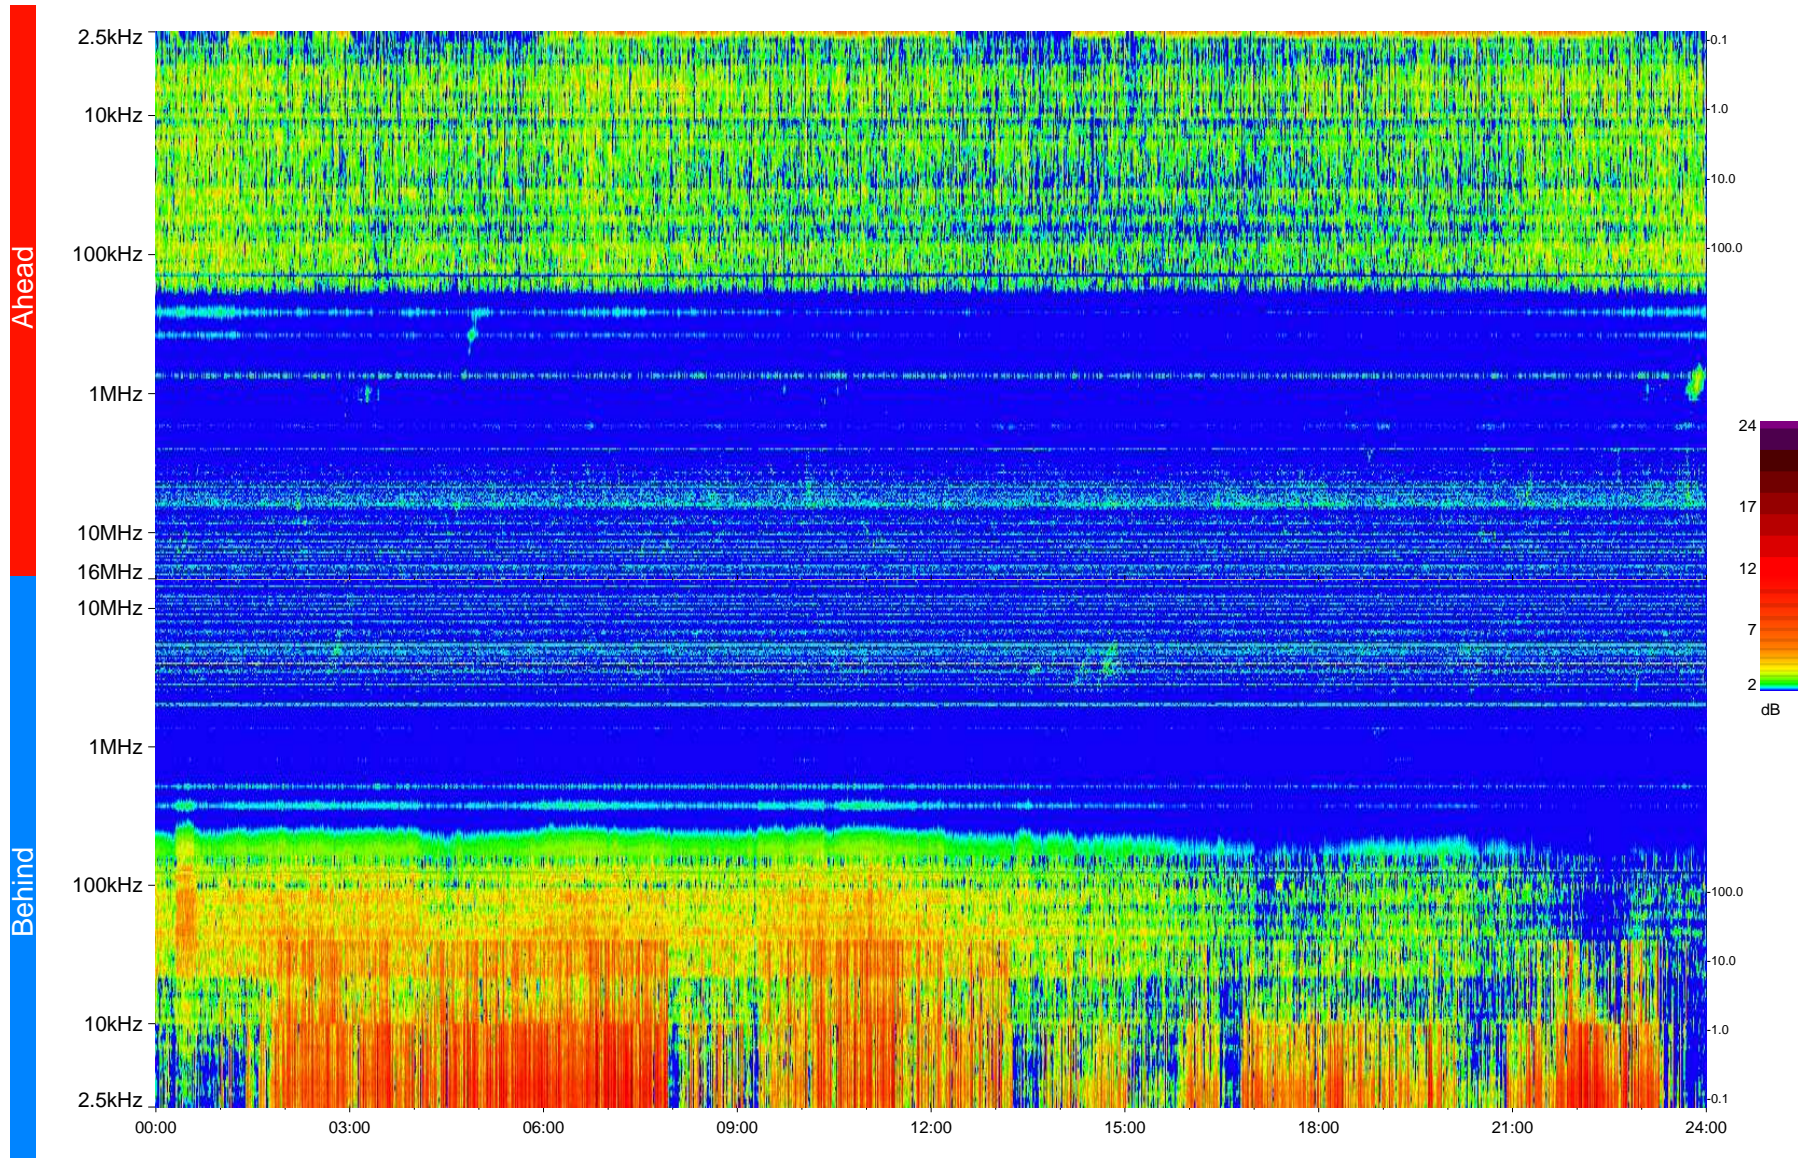

# STEREO/WAVES Daily Summary - 23-May-2009 (DOY 143)

Ahead source file = swaves\_ahead\_2009\_143\_1\_04.fin  
Ahead PSE Angle = xxx.x

Behind PSE Angle = xxx.x  
Behind source file = swaves\_behind\_2009\_143\_1\_04.fin

Time (UTC)