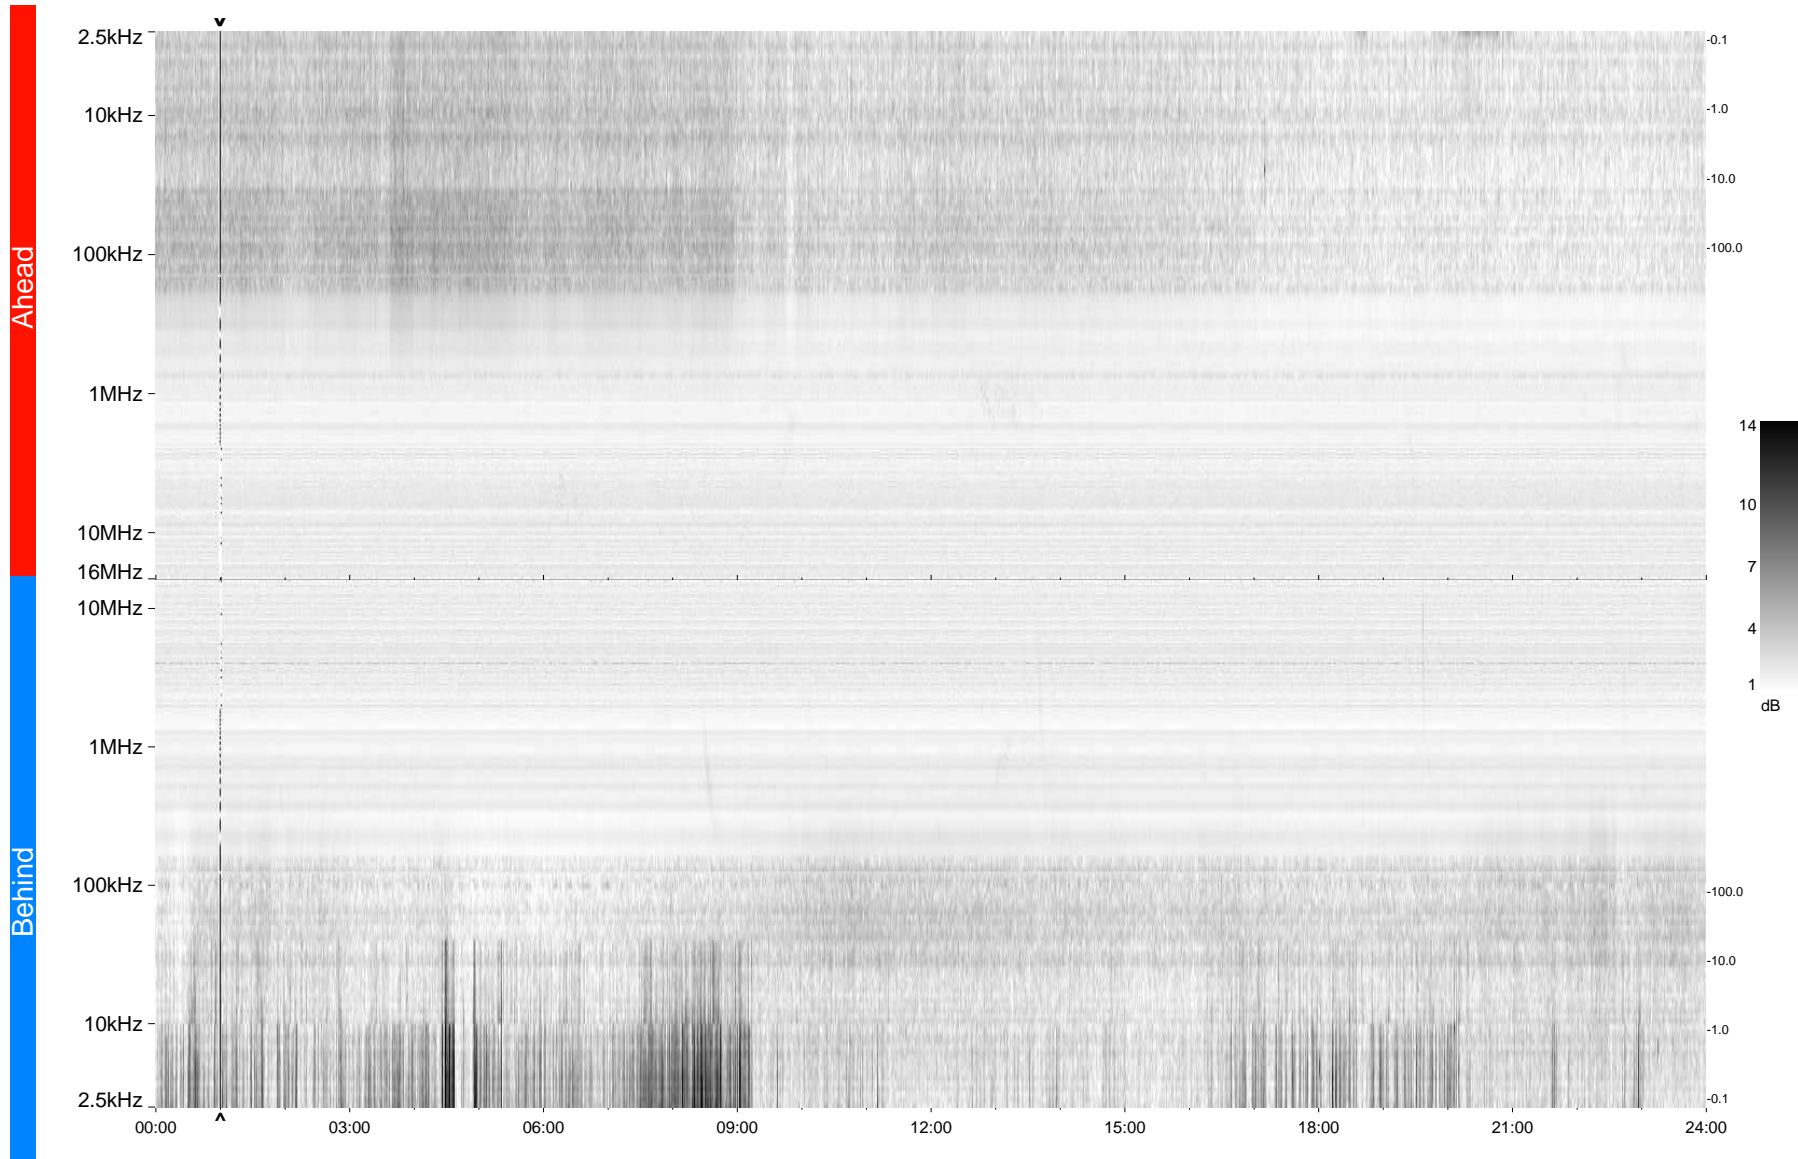

STEREO/WAVES Daily Summary - 22-May-2009 (DOY 142)

Ahead source file = swaves_ahead_2009_142_1_04.fin
Ahead PSE Angle = xxx.x

Behind PSE Angle = xxx.x
Behind source file = swaves_behind_2009_142_1_04.fin

Time (UTC)