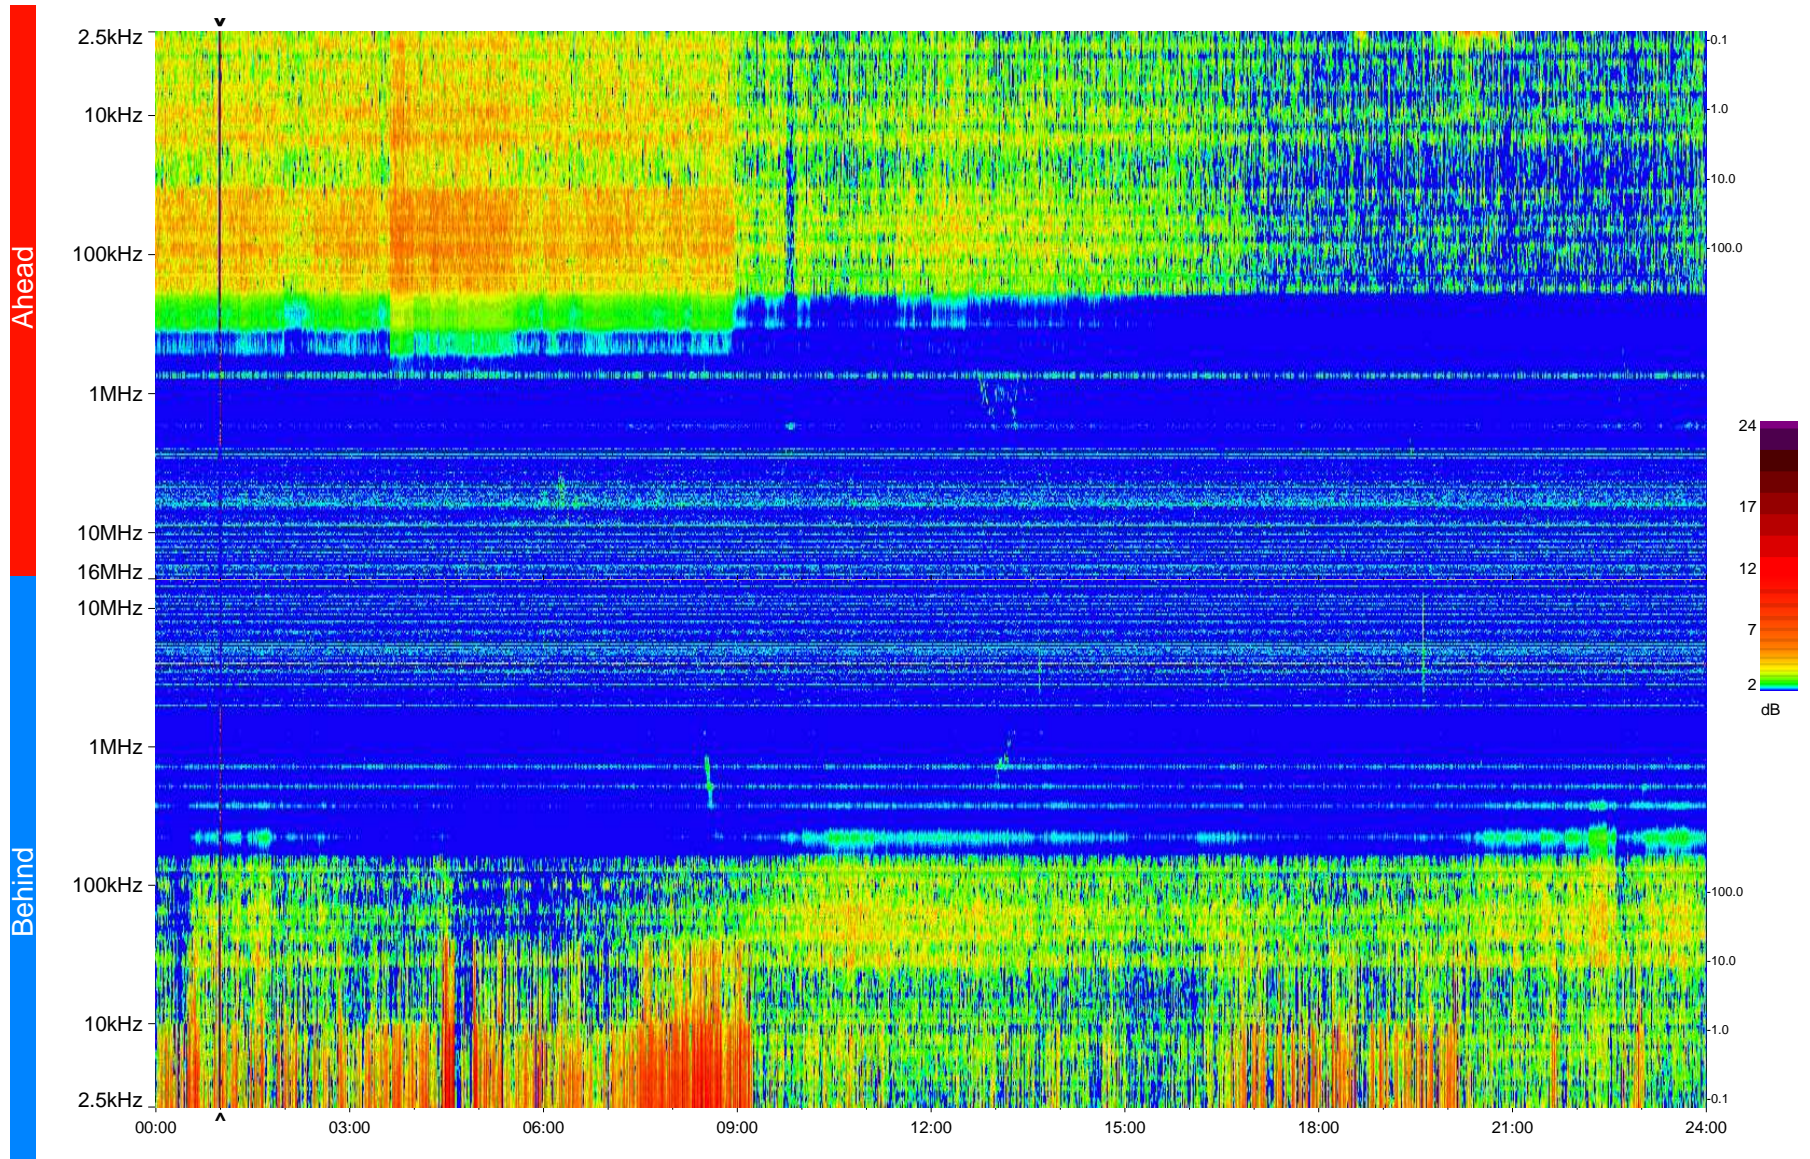

STEREO/WAVES Daily Summary - 22-May-2009 (DOY 142)

Ahead source file = swaves_ahead_2009_142_1_04.fin
Ahead PSE Angle = xxx.x

Behind PSE Angle = xxx.x
Behind source file = swaves_behind_2009_142_1_04.fin

Time (UTC)