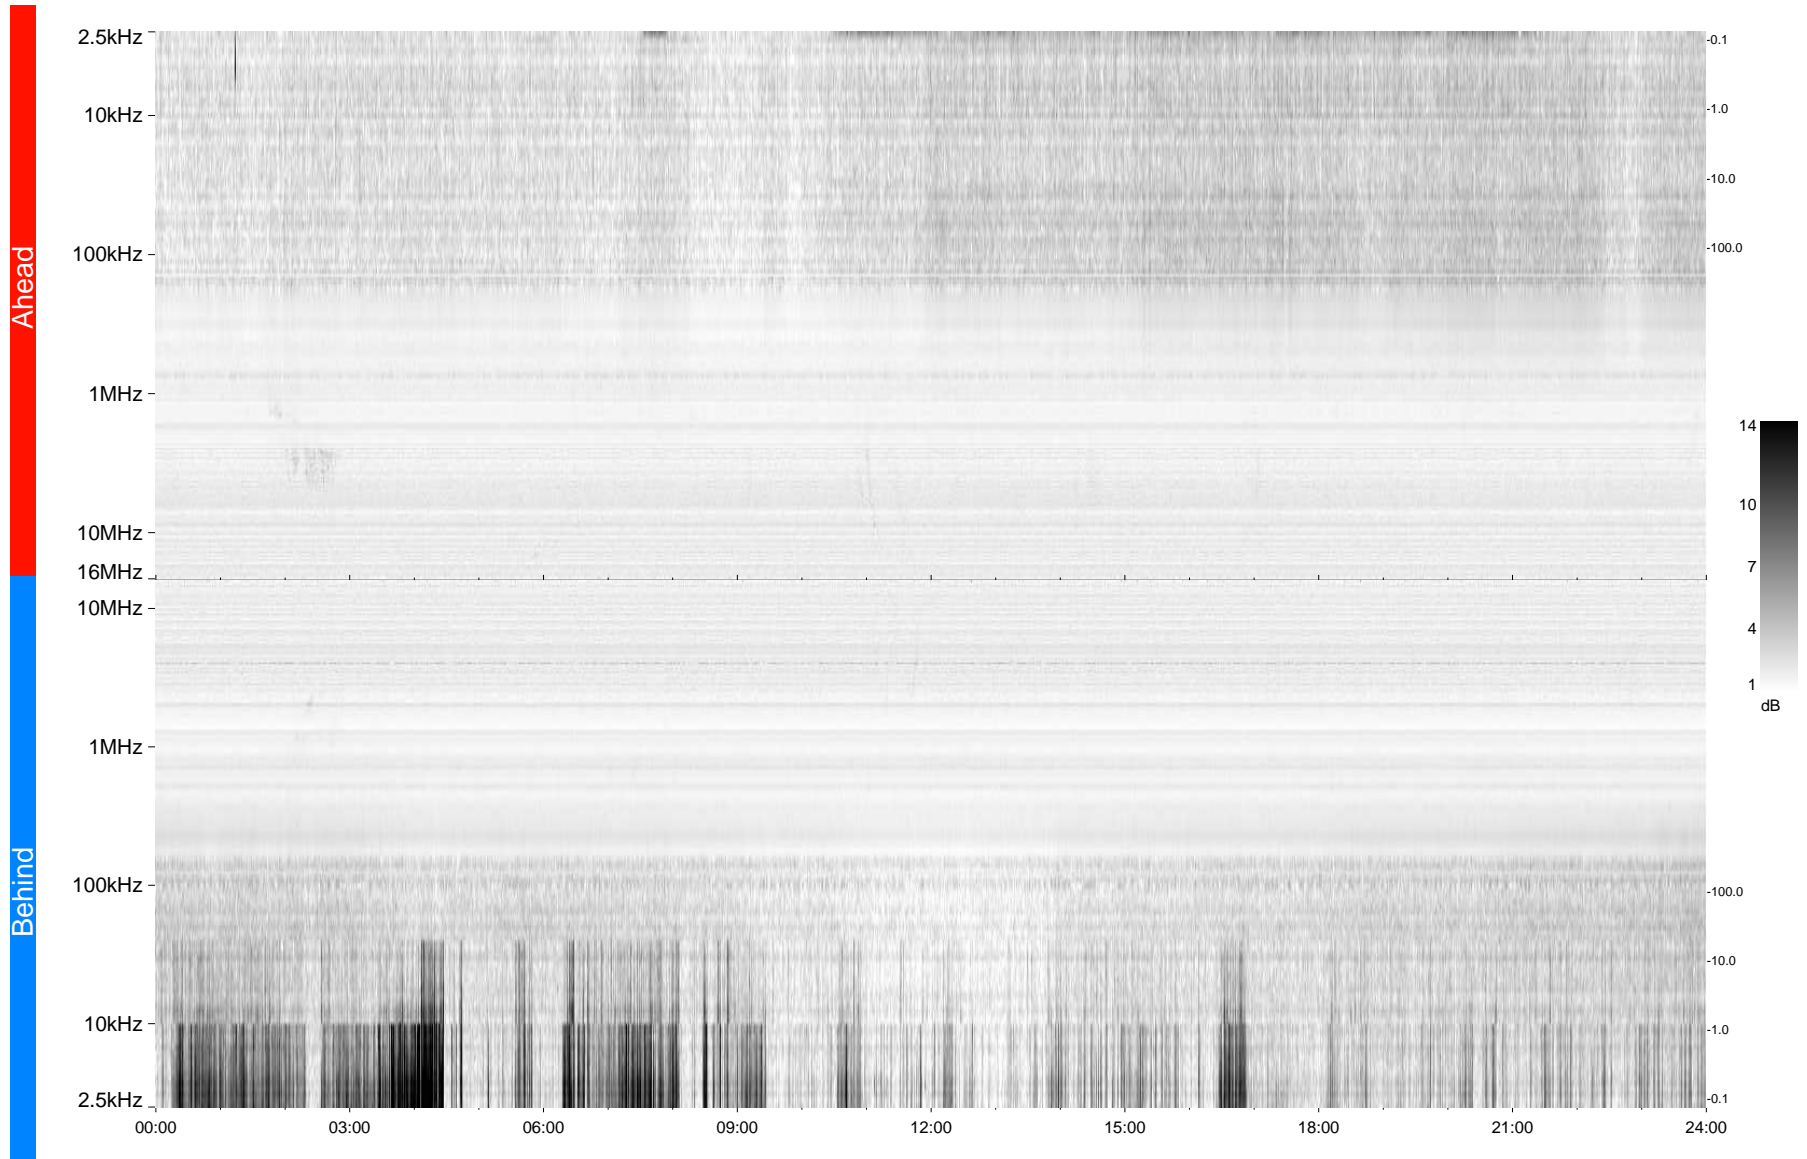

# STEREO/WAVES Daily Summary - 21-May-2009 (DOY 141)

Ahead source file = swaves\_ahead\_2009\_141\_1\_04.fin  
Ahead PSE Angle = xxx.x

Behind PSE Angle = xxx.x  
Behind source file = swaves\_behind\_2009\_141\_1\_04.fin

Time (UTC)