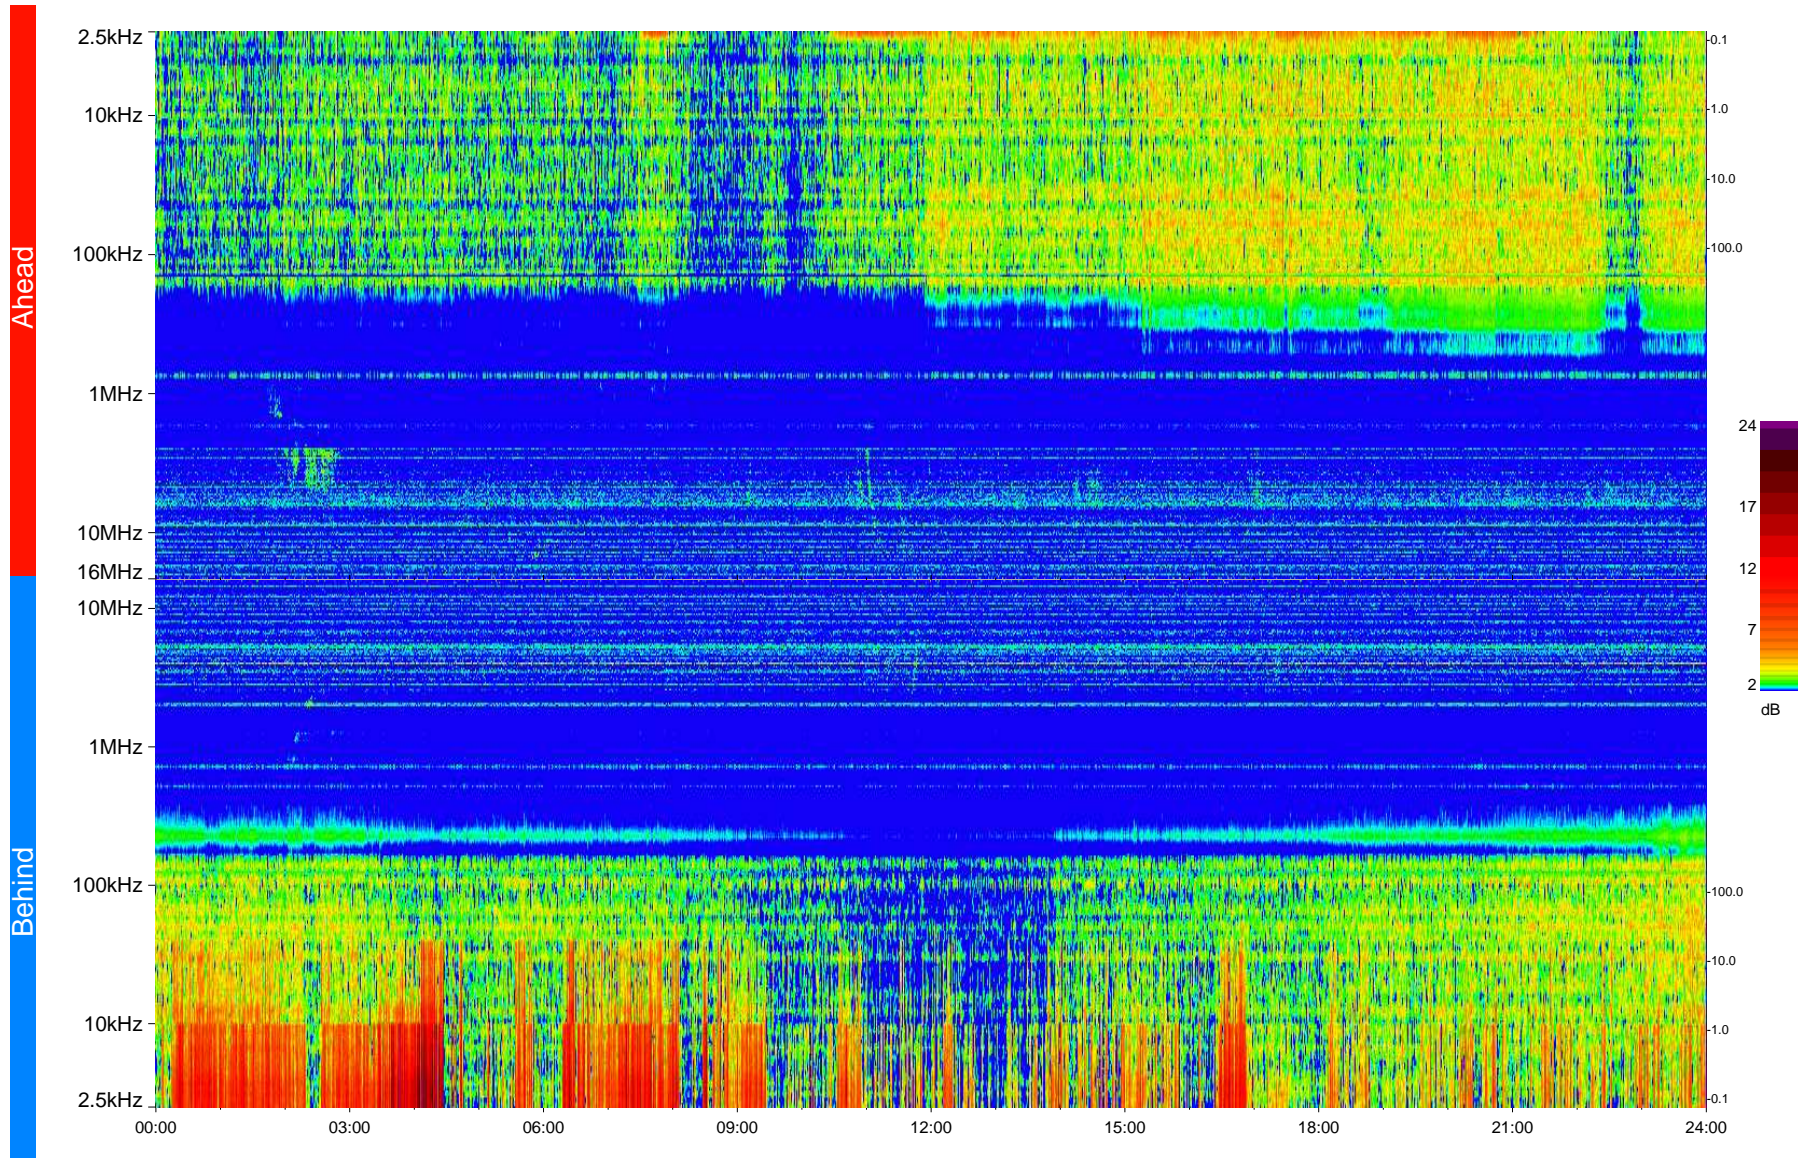

# STEREO/WAVES Daily Summary - 21-May-2009 (DOY 141)

Ahead source file = swaves\_ahead\_2009\_141\_1\_04.fin  
Ahead PSE Angle = xxx.x

Behind PSE Angle = xxx.x  
Behind source file = swaves\_behind\_2009\_141\_1\_04.fin

Time (UTC)