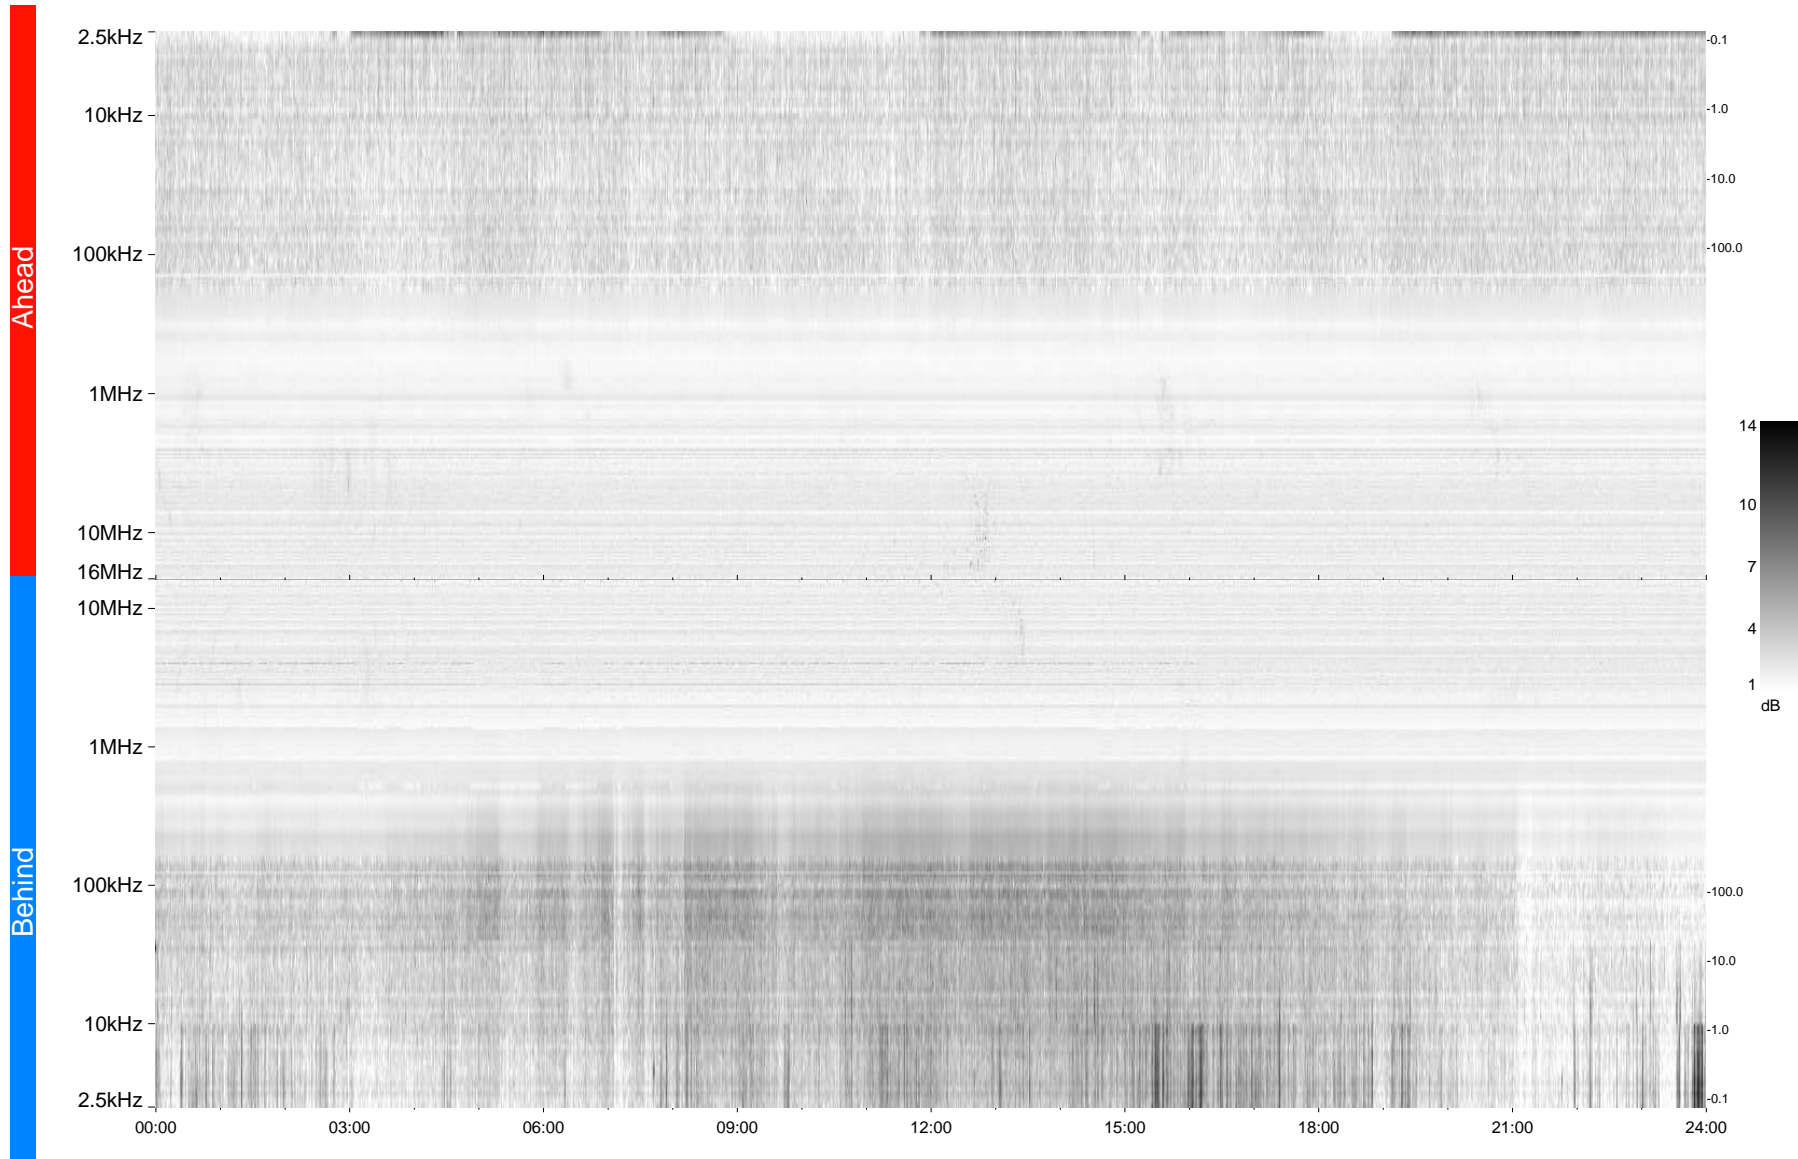

STEREO/WAVES Daily Summary - 19-May-2009 (DOY 139)

Ahead source file = swaves_ahead_2009_139_1_05.fin
Ahead PSE Angle = xxx.x

Behind PSE Angle = xxx.x
Behind source file = swaves_behind_2009_139_1_04.fin

Time (UTC)