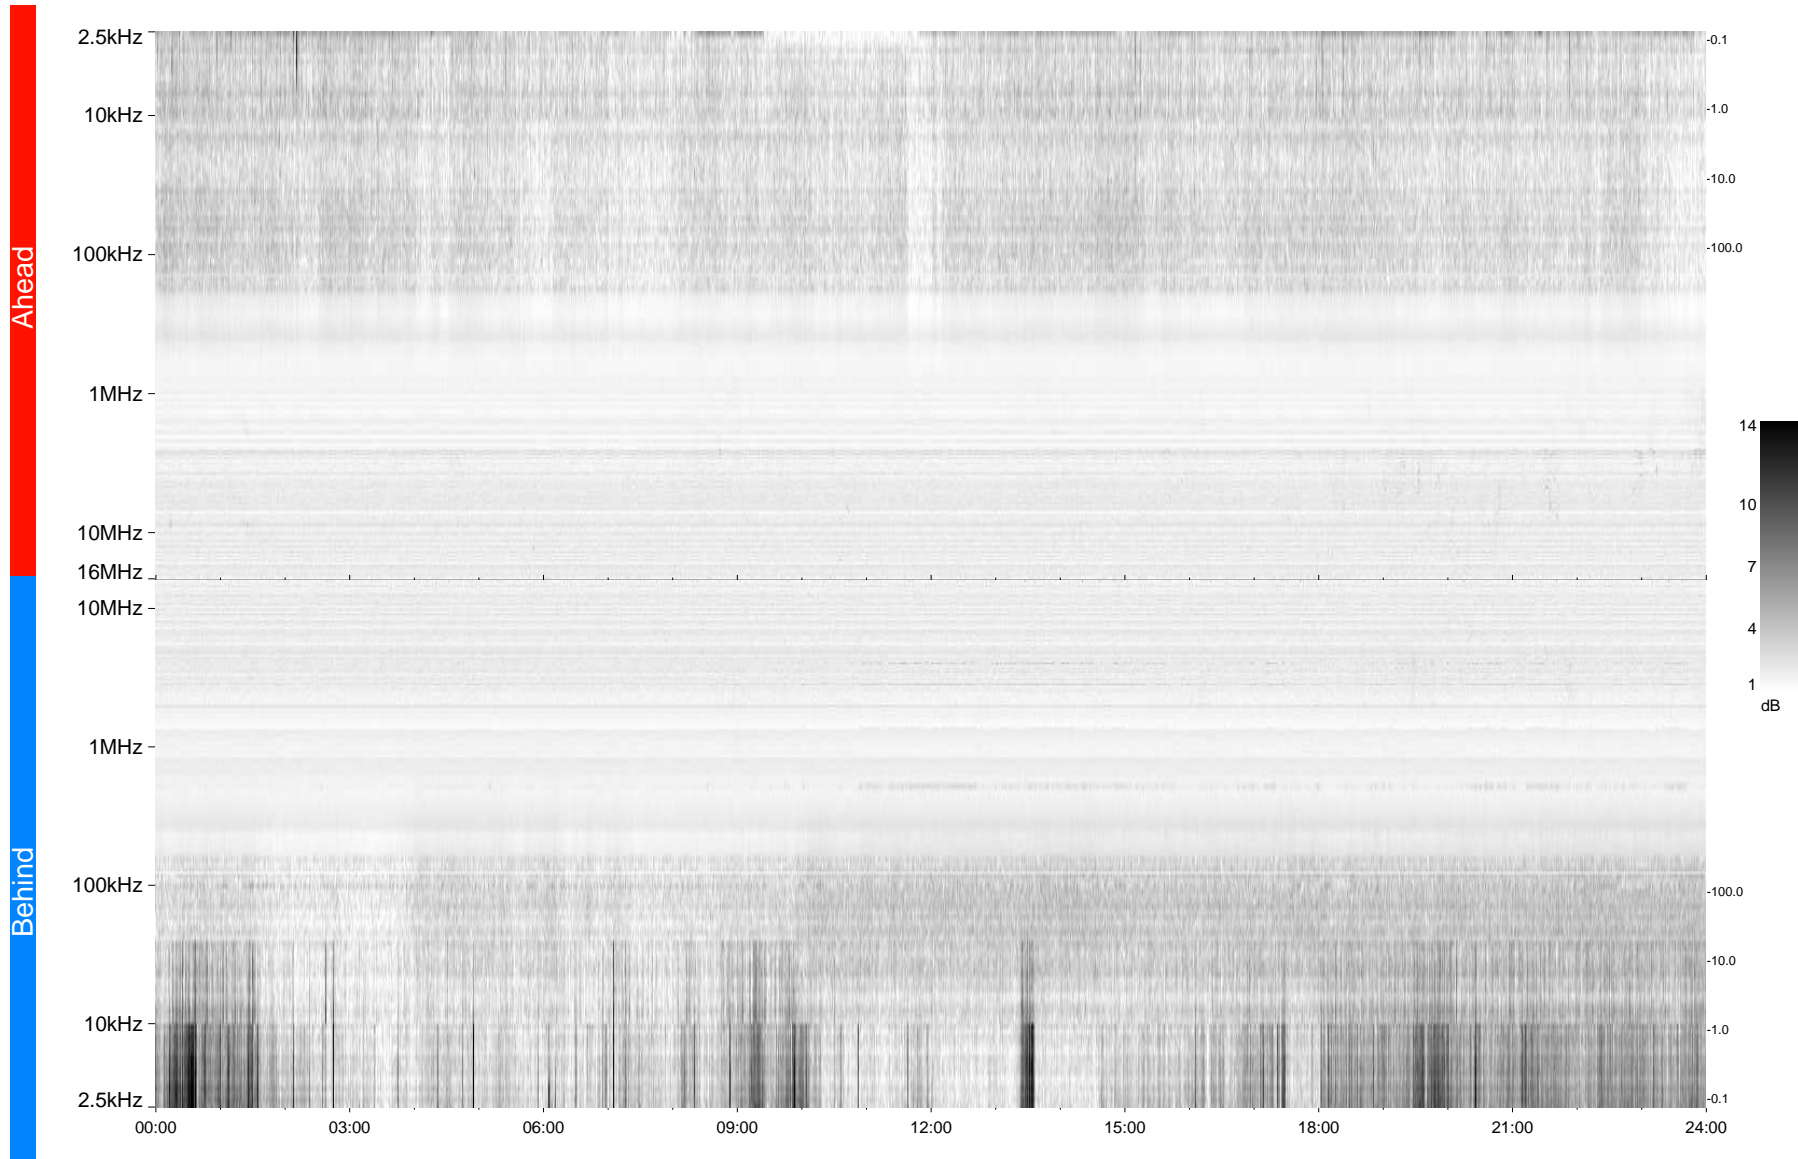

# STEREO/WAVES Daily Summary - 17-May-2009 (DOY 137)

Ahead source file = swaves\_ahead\_2009\_137\_1\_07.fin  
Ahead PSE Angle = xxx.x

Behind PSE Angle = xxx.x  
Behind source file = swaves\_behind\_2009\_137\_1\_04.fin

Time (UTC)