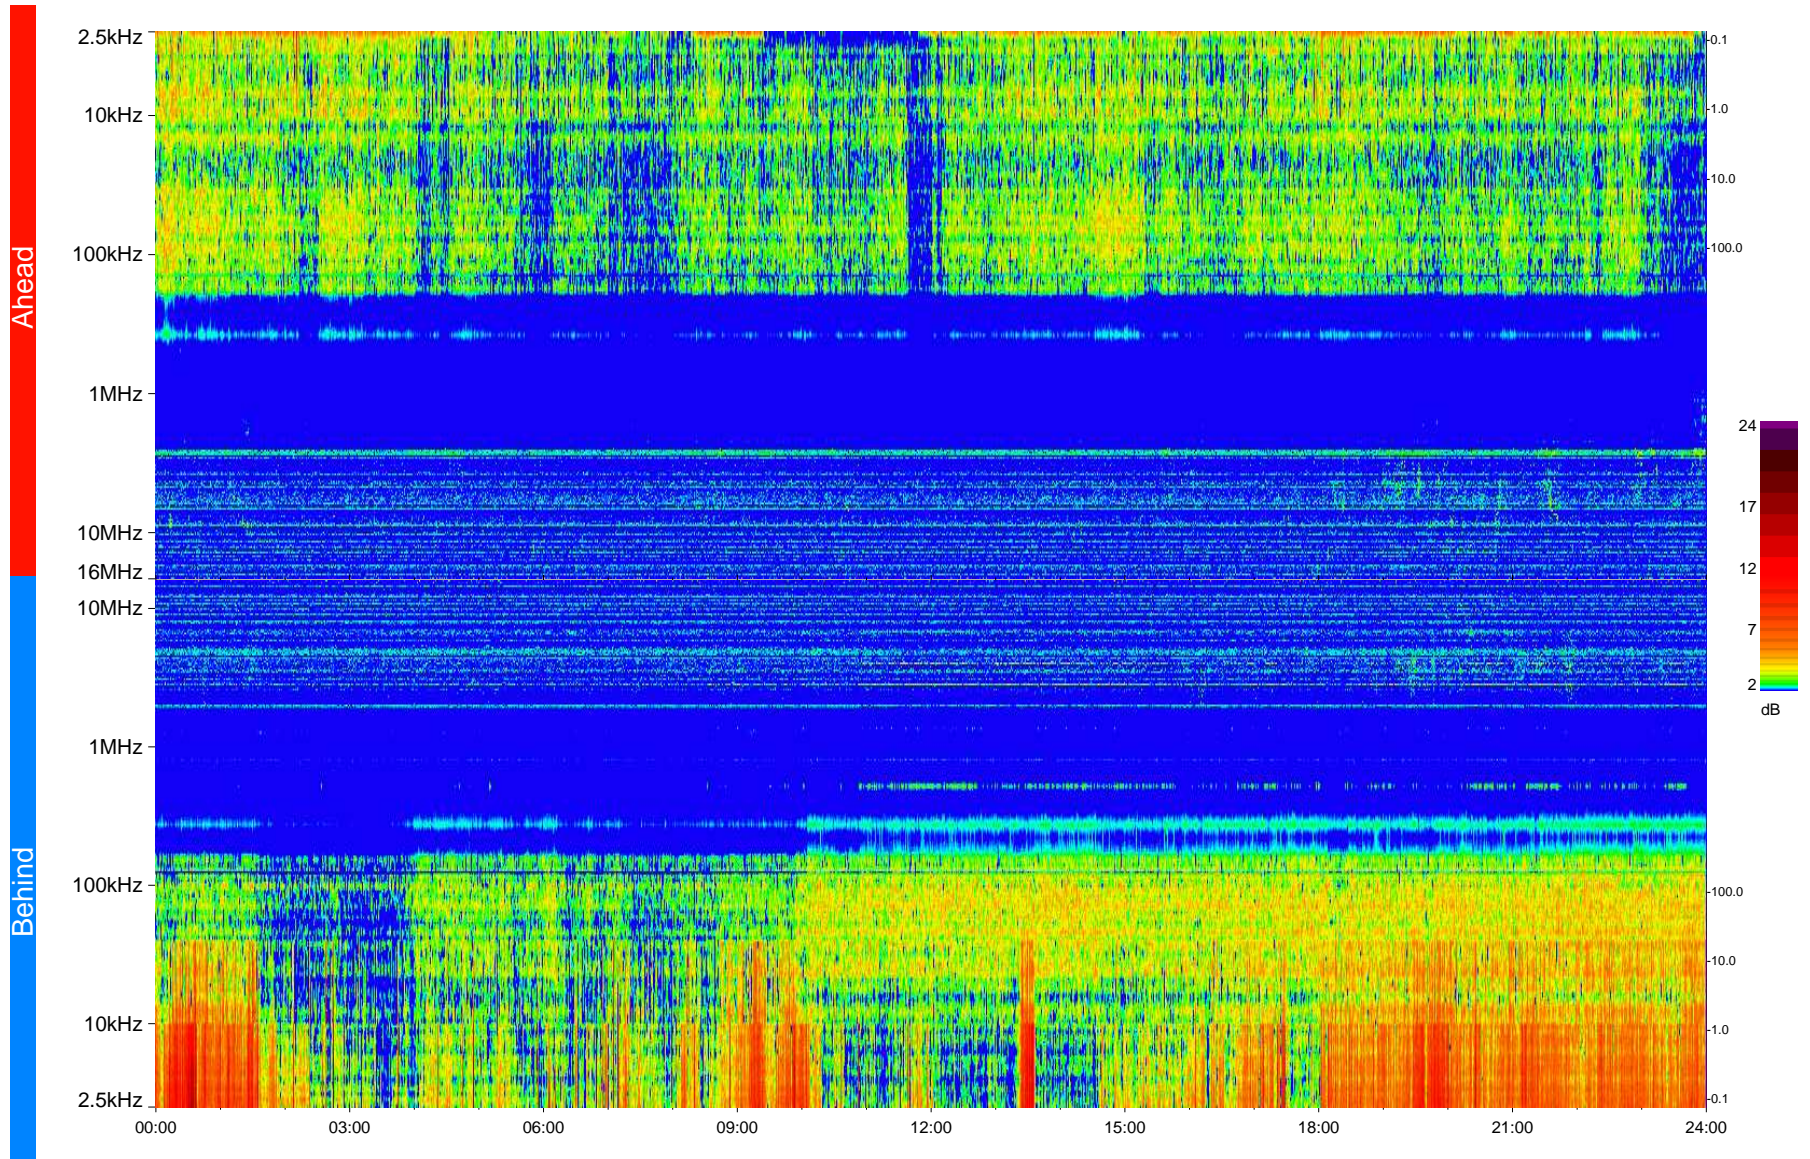

STEREO/WAVES Daily Summary - 17-May-2009 (DOY 137)

Ahead source file = swaves_ahead_2009_137_1_07.fin
Ahead PSE Angle = xxx.x

Behind PSE Angle = xxx.x
Behind source file = swaves_behind_2009_137_1_04.fin

Time (UTC)