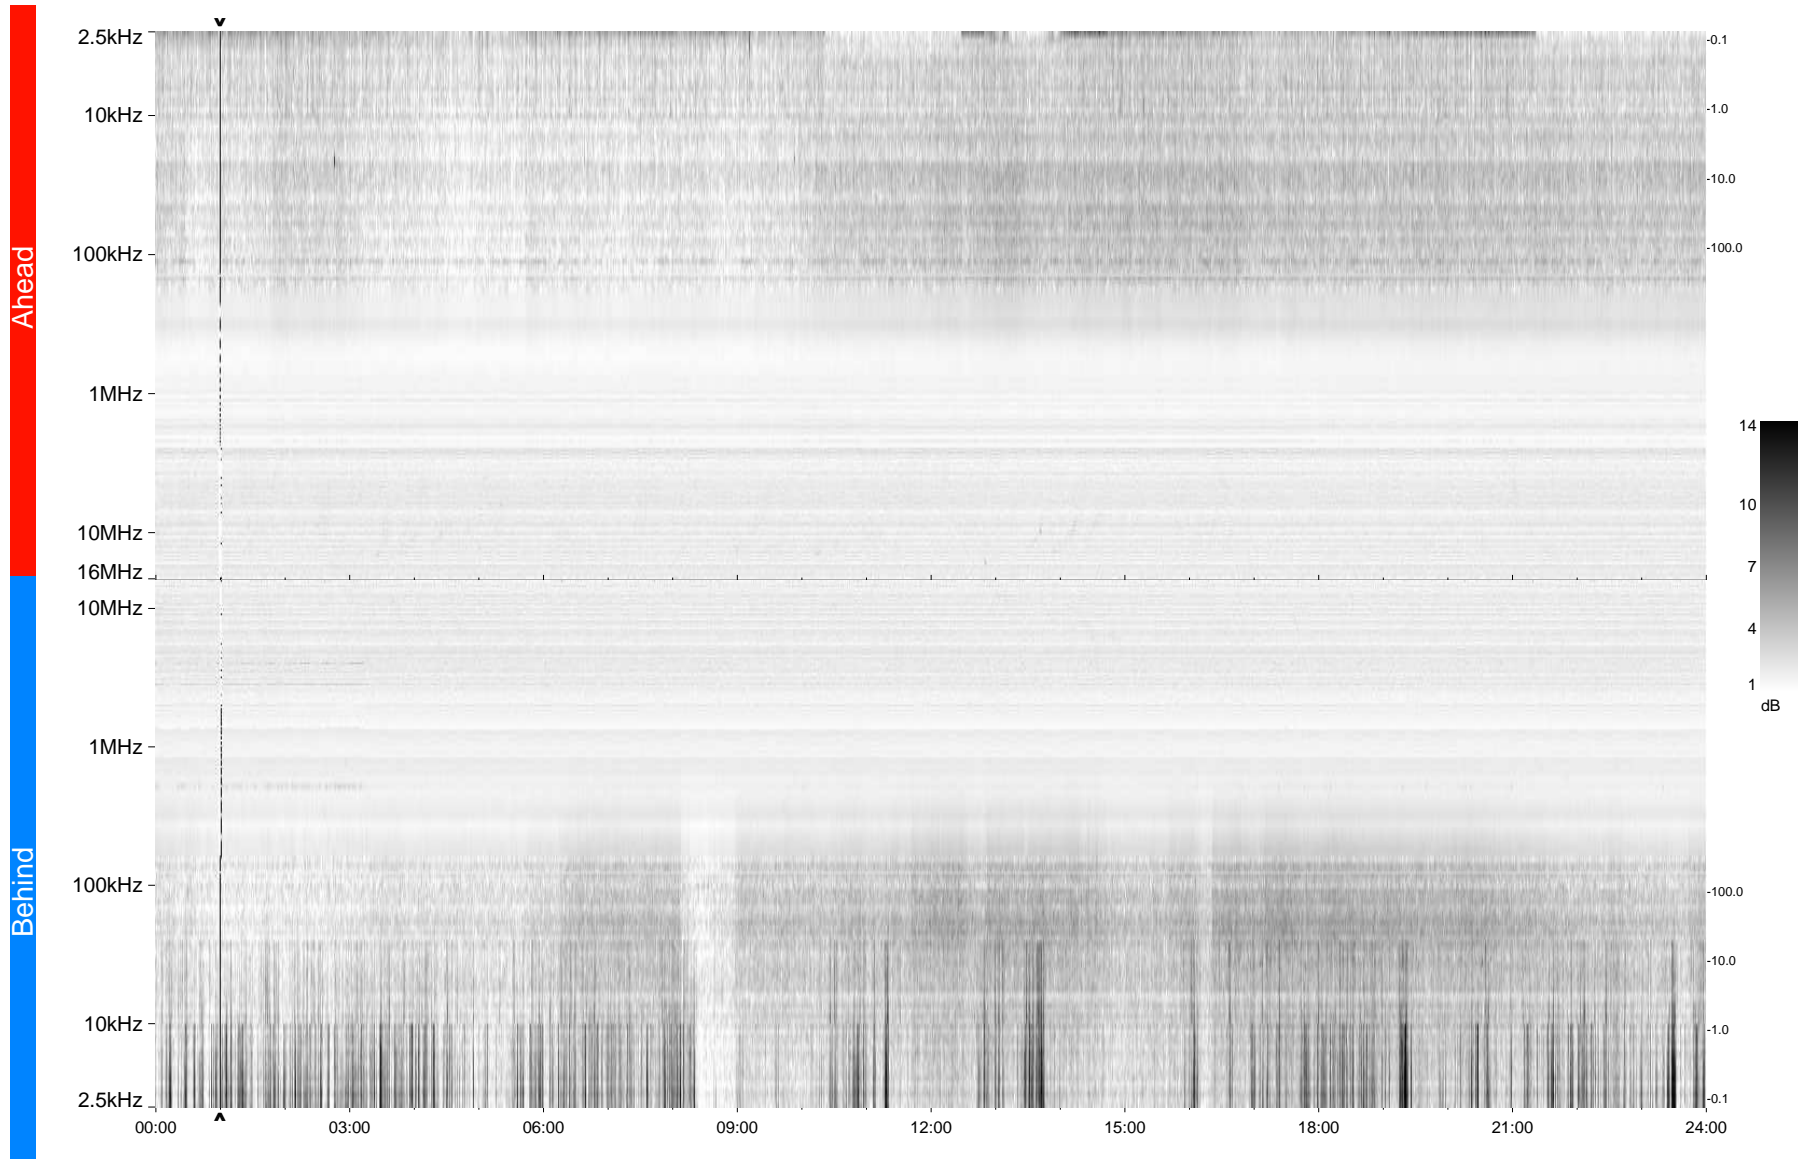

STEREO/WAVES Daily Summary - 14-May-2009 (DOY 134)

Ahead source file = swaves_ahead_2009_134_1_07.fin
Ahead PSE Angle = xxx.x

Behind PSE Angle = xxx.x
Behind source file = swaves_behind_2009_134_1_05.fin

Time (UTC)