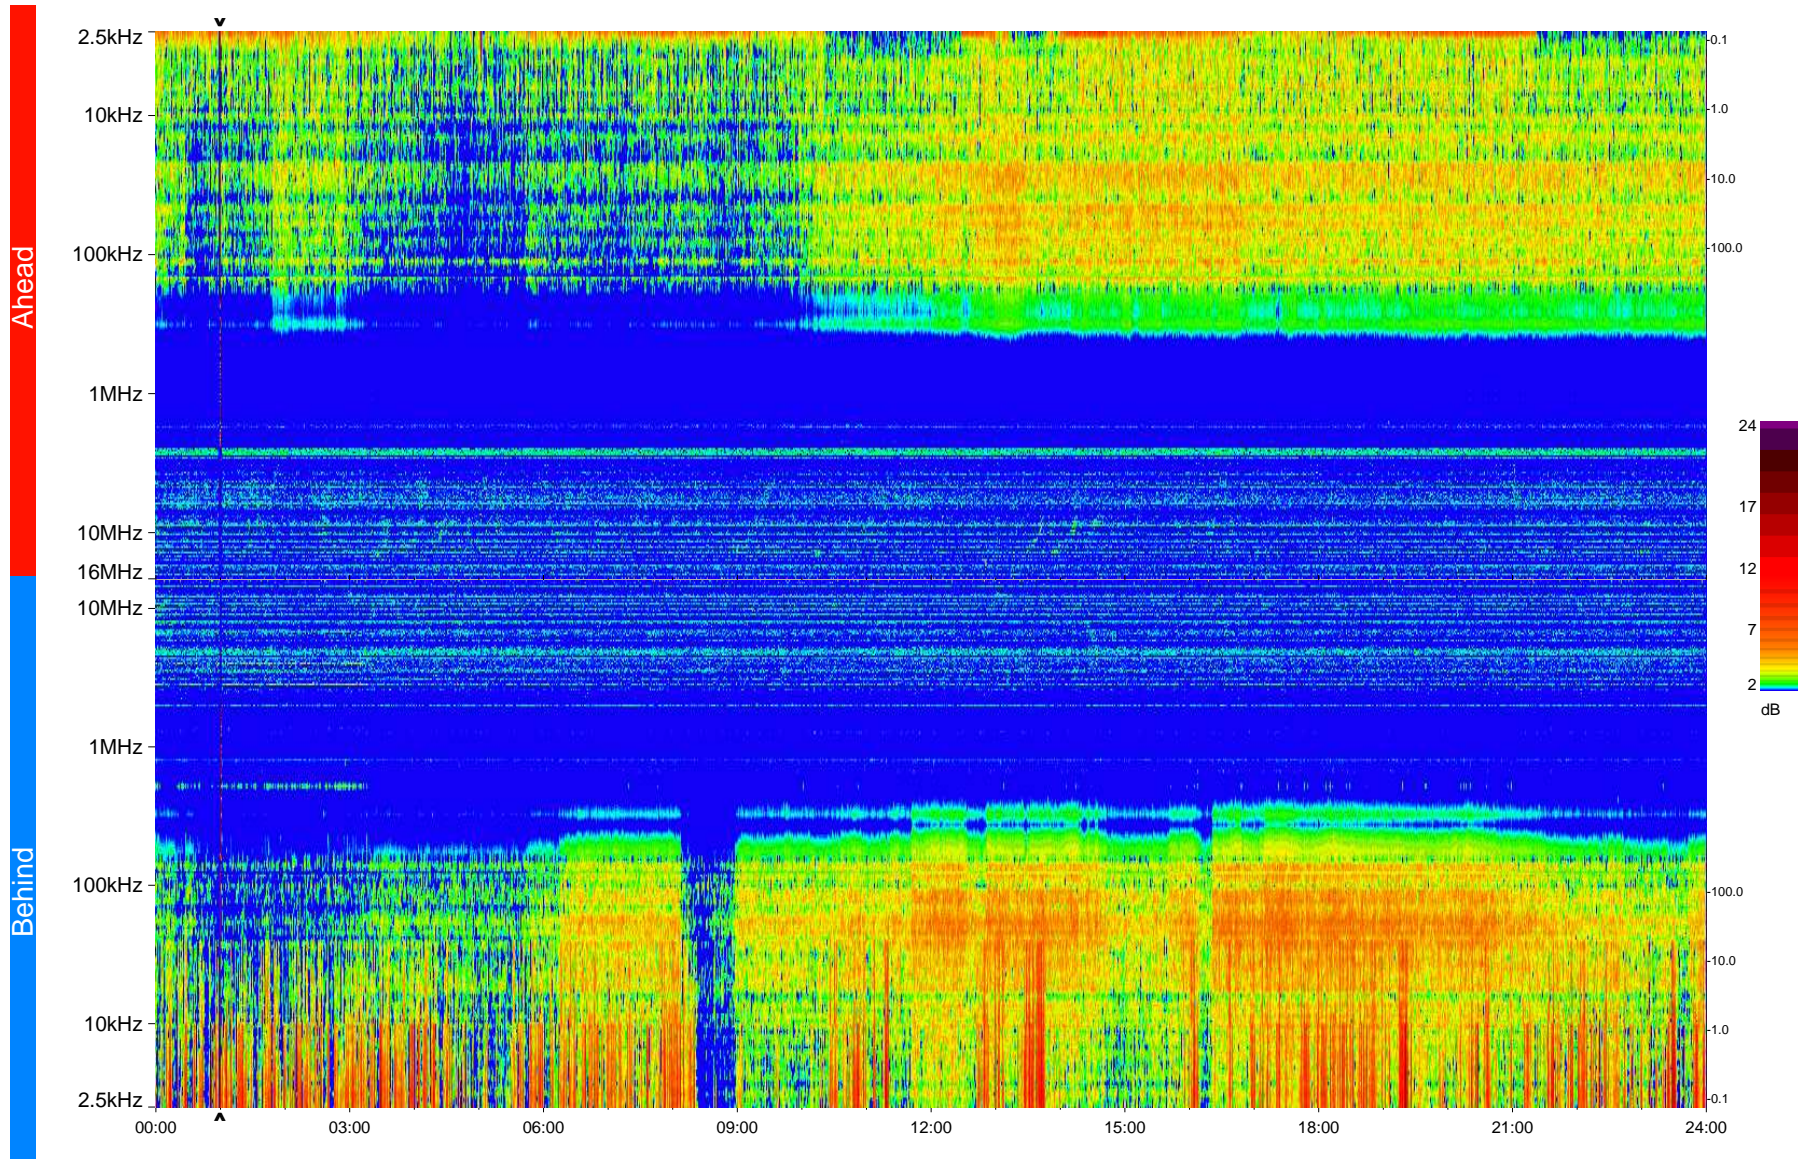

STEREO/WAVES Daily Summary - 14-May-2009 (DOY 134)

Ahead source file = swaves_ahead_2009_134_1_07.fin
Ahead PSE Angle = xxx.x

Behind PSE Angle = xxx.x
Behind source file = swaves_behind_2009_134_1_05.fin

Time (UTC)