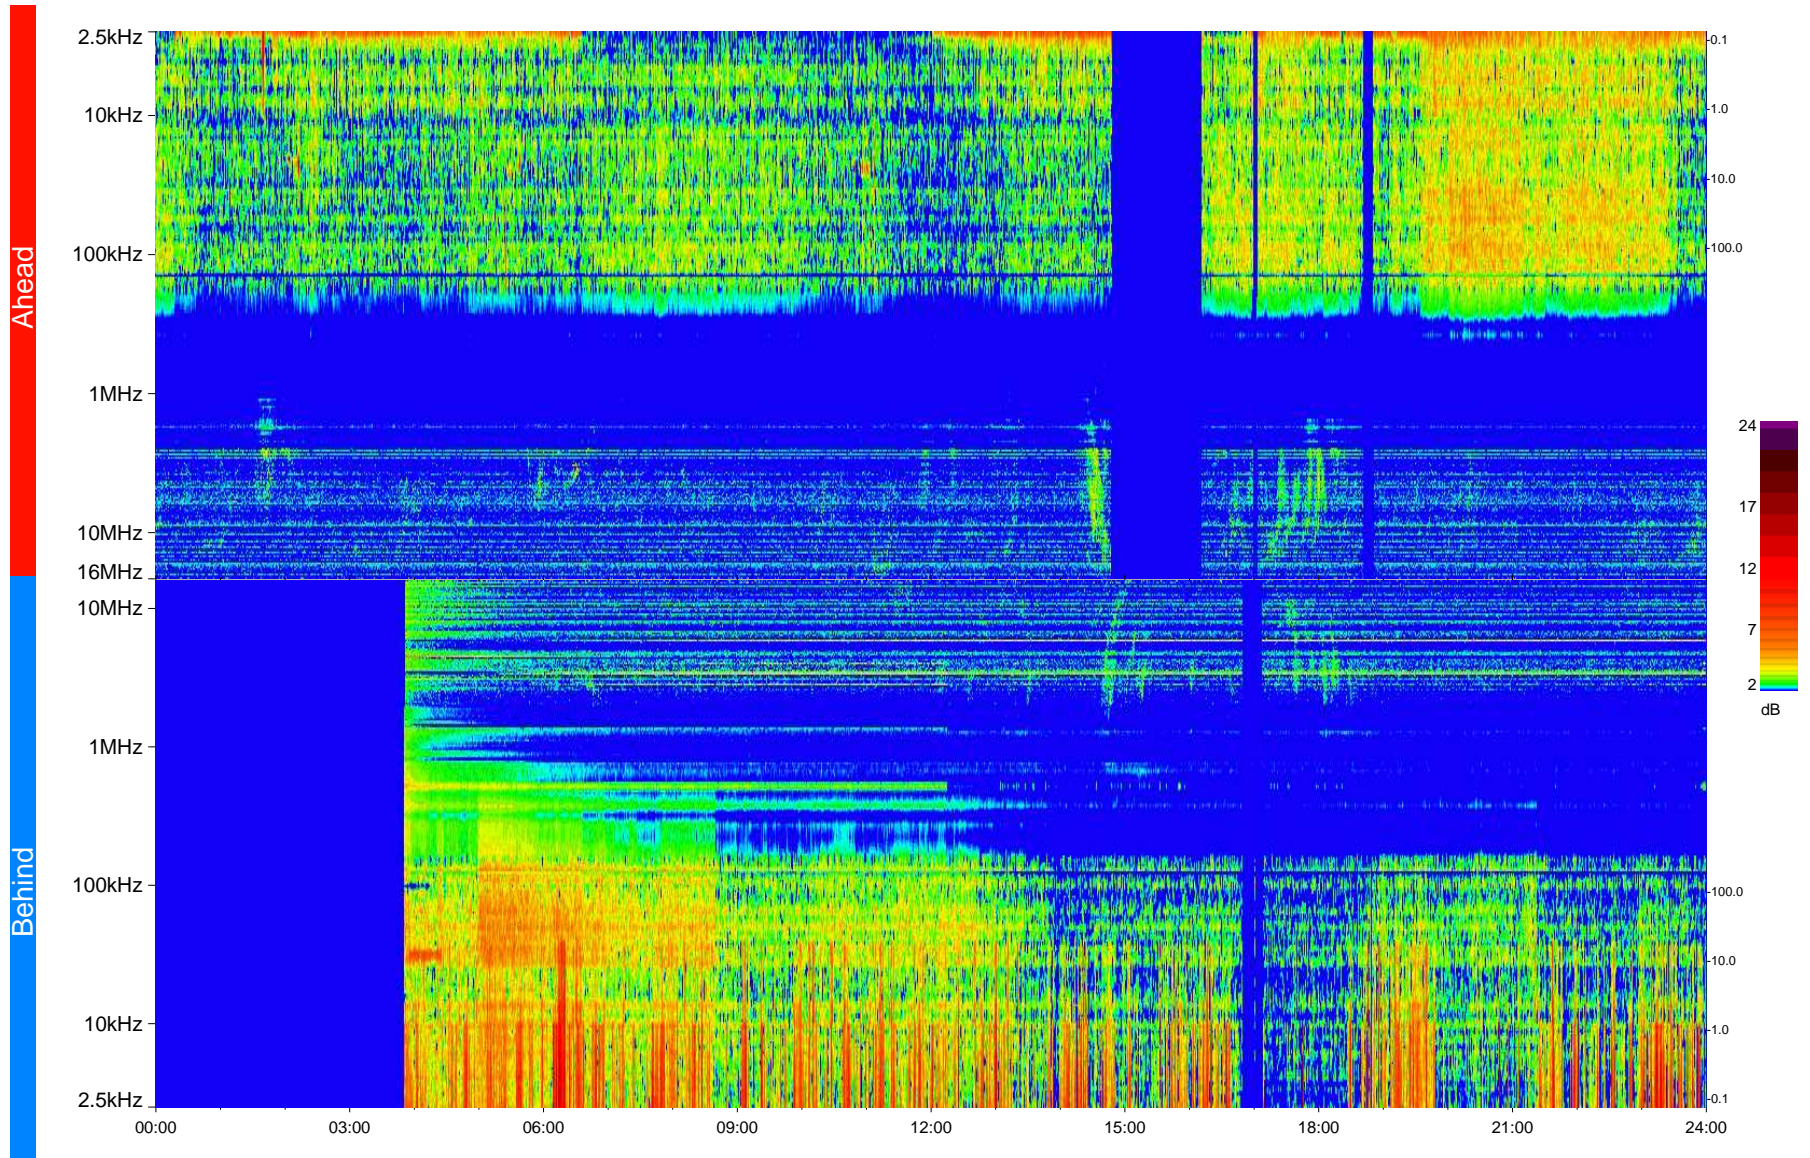

STEREO/WAVES Daily Summary - 13-May-2009 (DOY 133)

Ahead source file = swaves_ahead_2009_133_1_07.fin
Ahead PSE Angle = xxx.x

Behind PSE Angle = xxx.x
Behind source file = swaves_behind_2009_133_1_05.fin

Time (UTC)