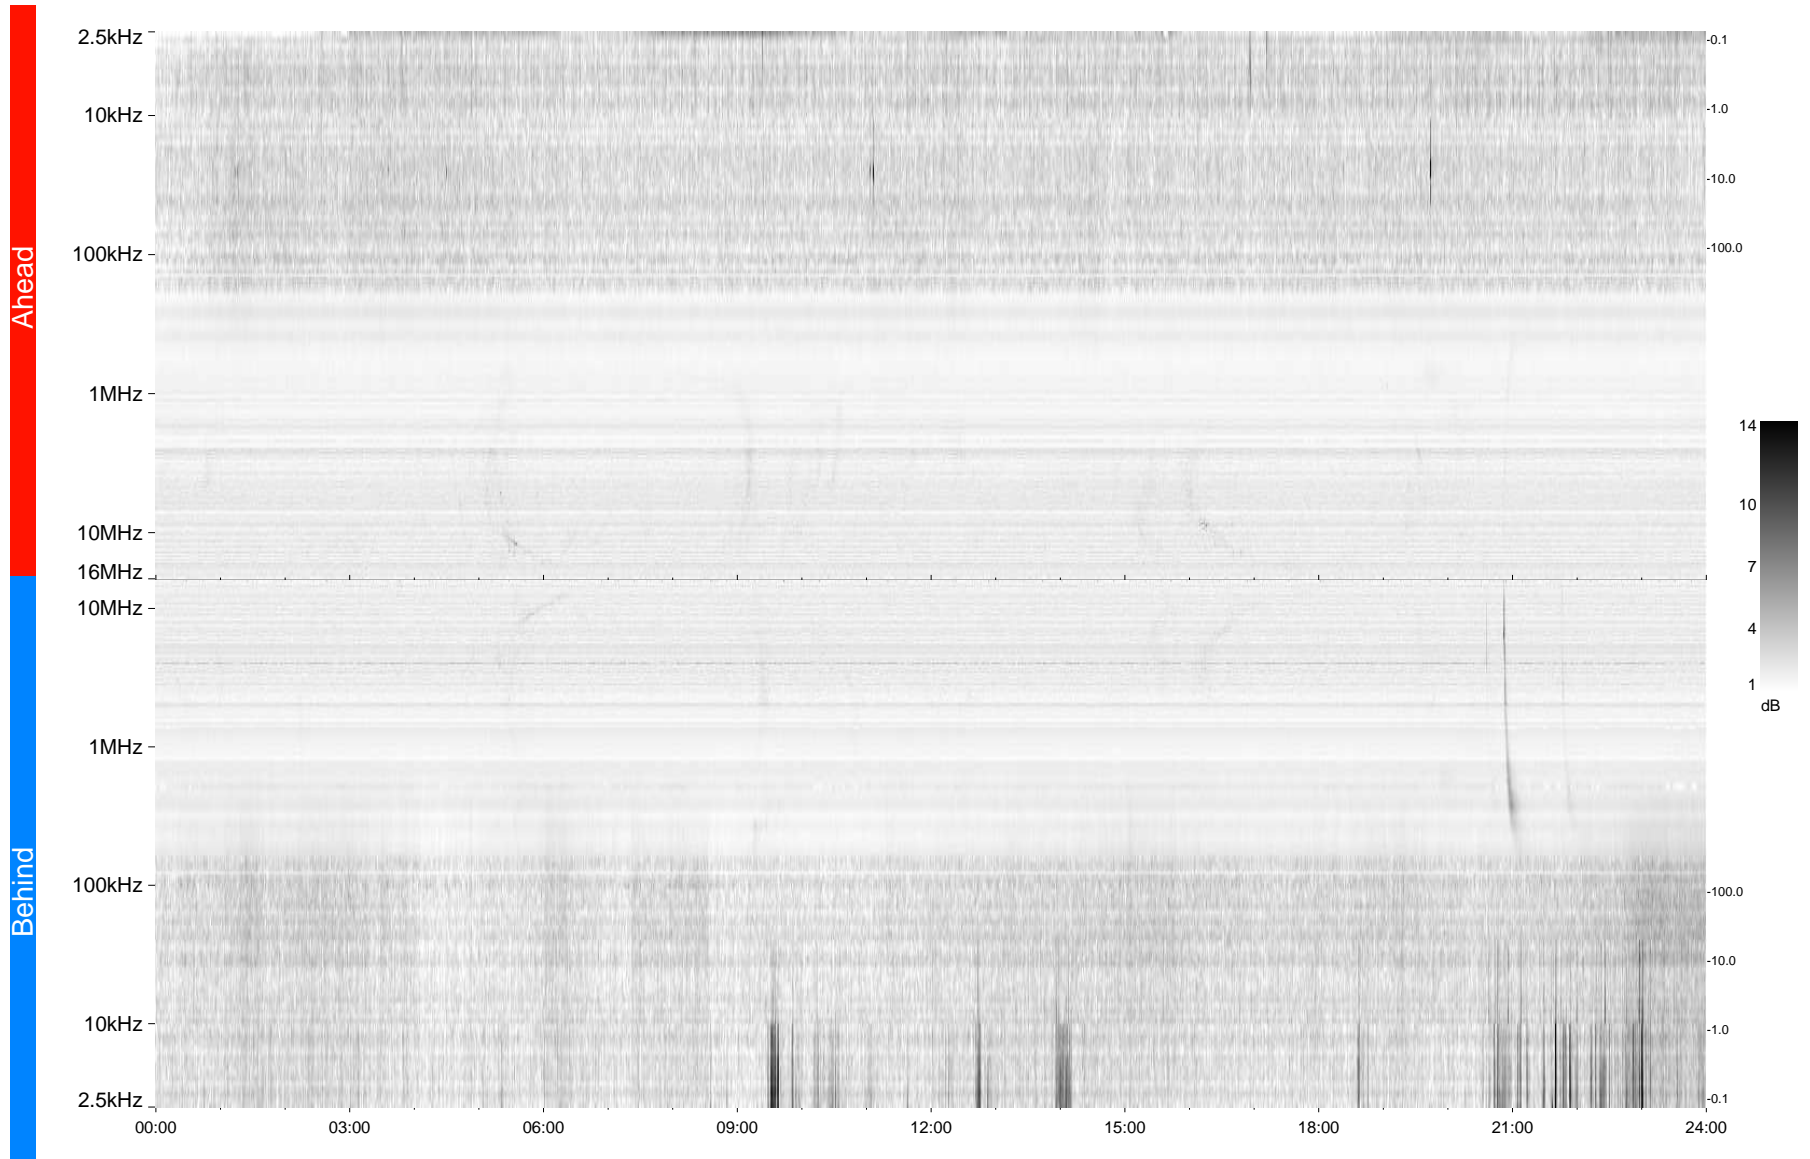

STEREO/WAVES Daily Summary - 11-May-2009 (DOY 131)

Ahead source file = swaves_ahead_2009_131_1_05.fin
Ahead PSE Angle = xxx.x

Behind PSE Angle = xxx.x
Behind source file = swaves_behind_2009_131_1_04.fin

Time (UTC)