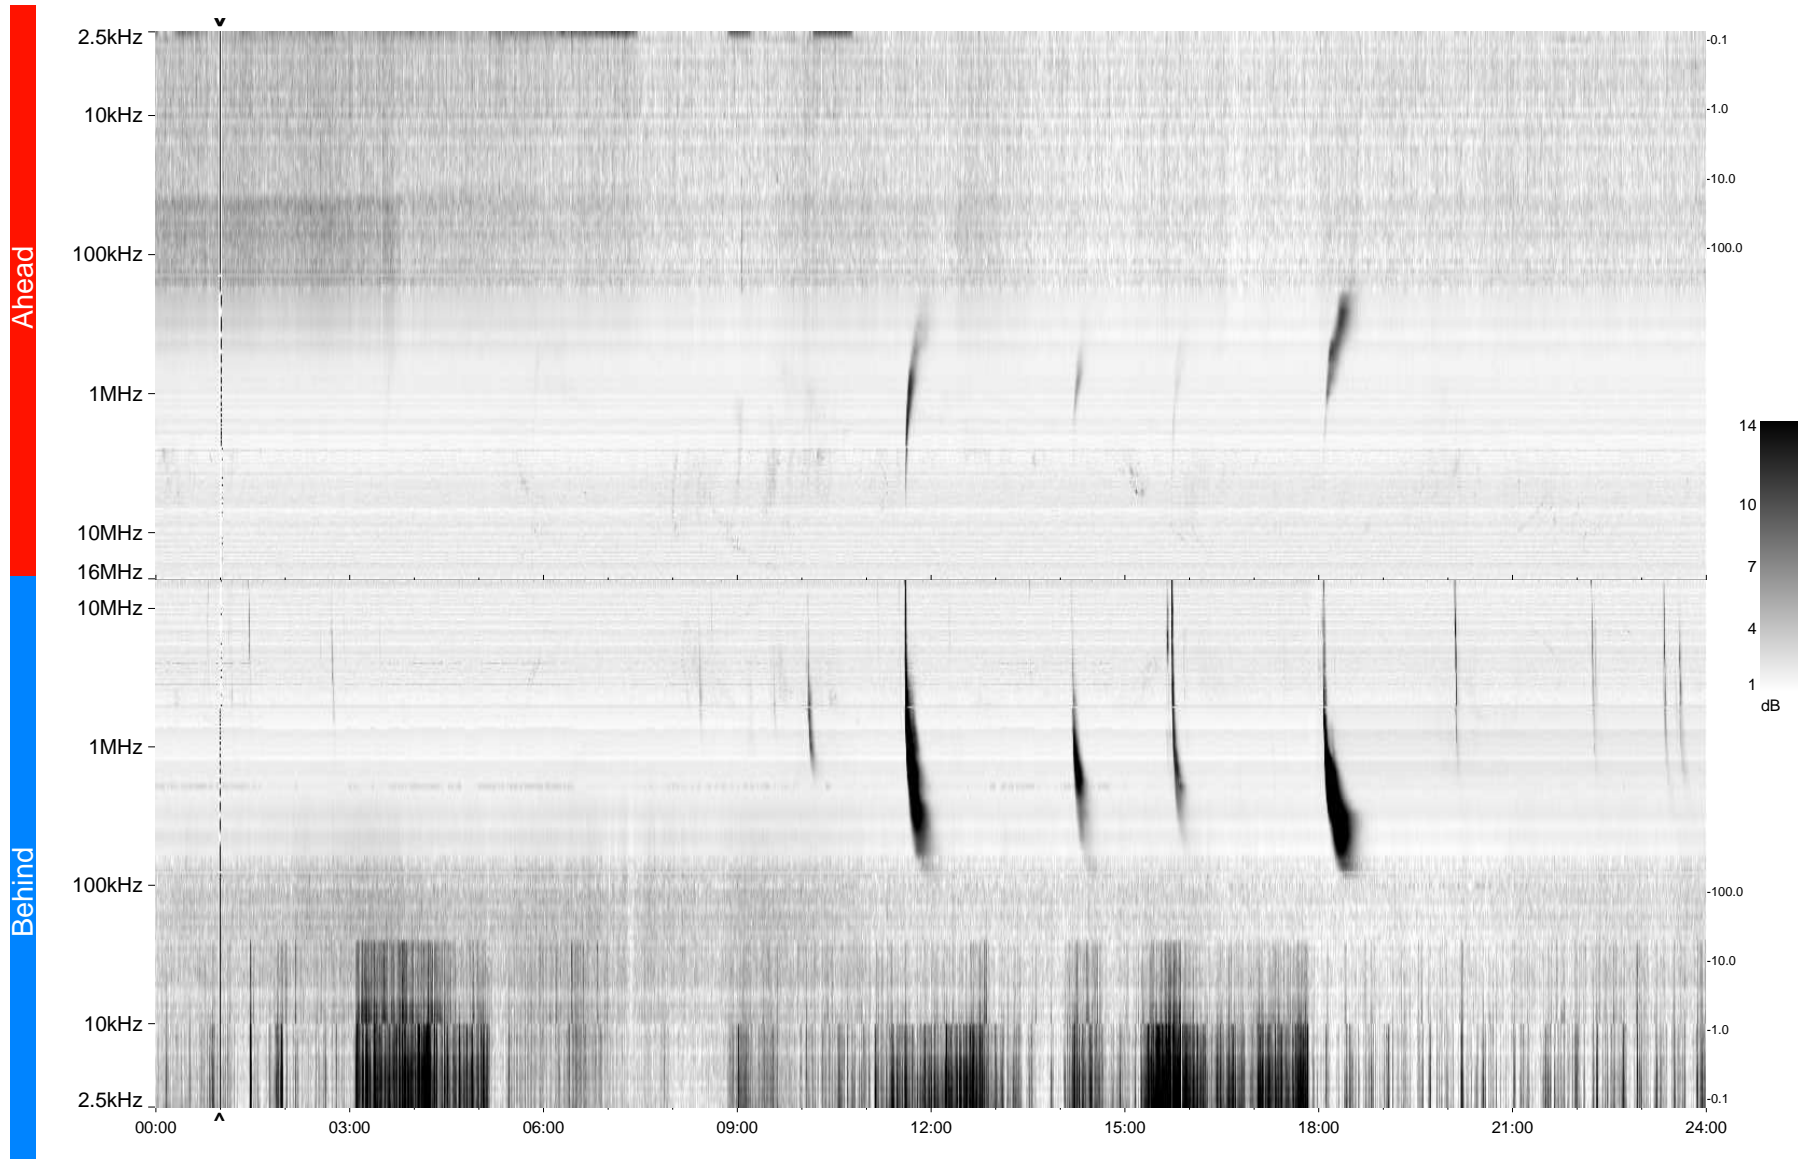

STEREO/WAVES Daily Summary - 06-May-2009 (DOY 126)

Ahead source file = swaves_ahead_2009_126_1_04.fin
Ahead PSE Angle = xxx.x

Behind PSE Angle = xxx.x
Behind source file = swaves_behind_2009_126_1_04.fin

Time (UTC)