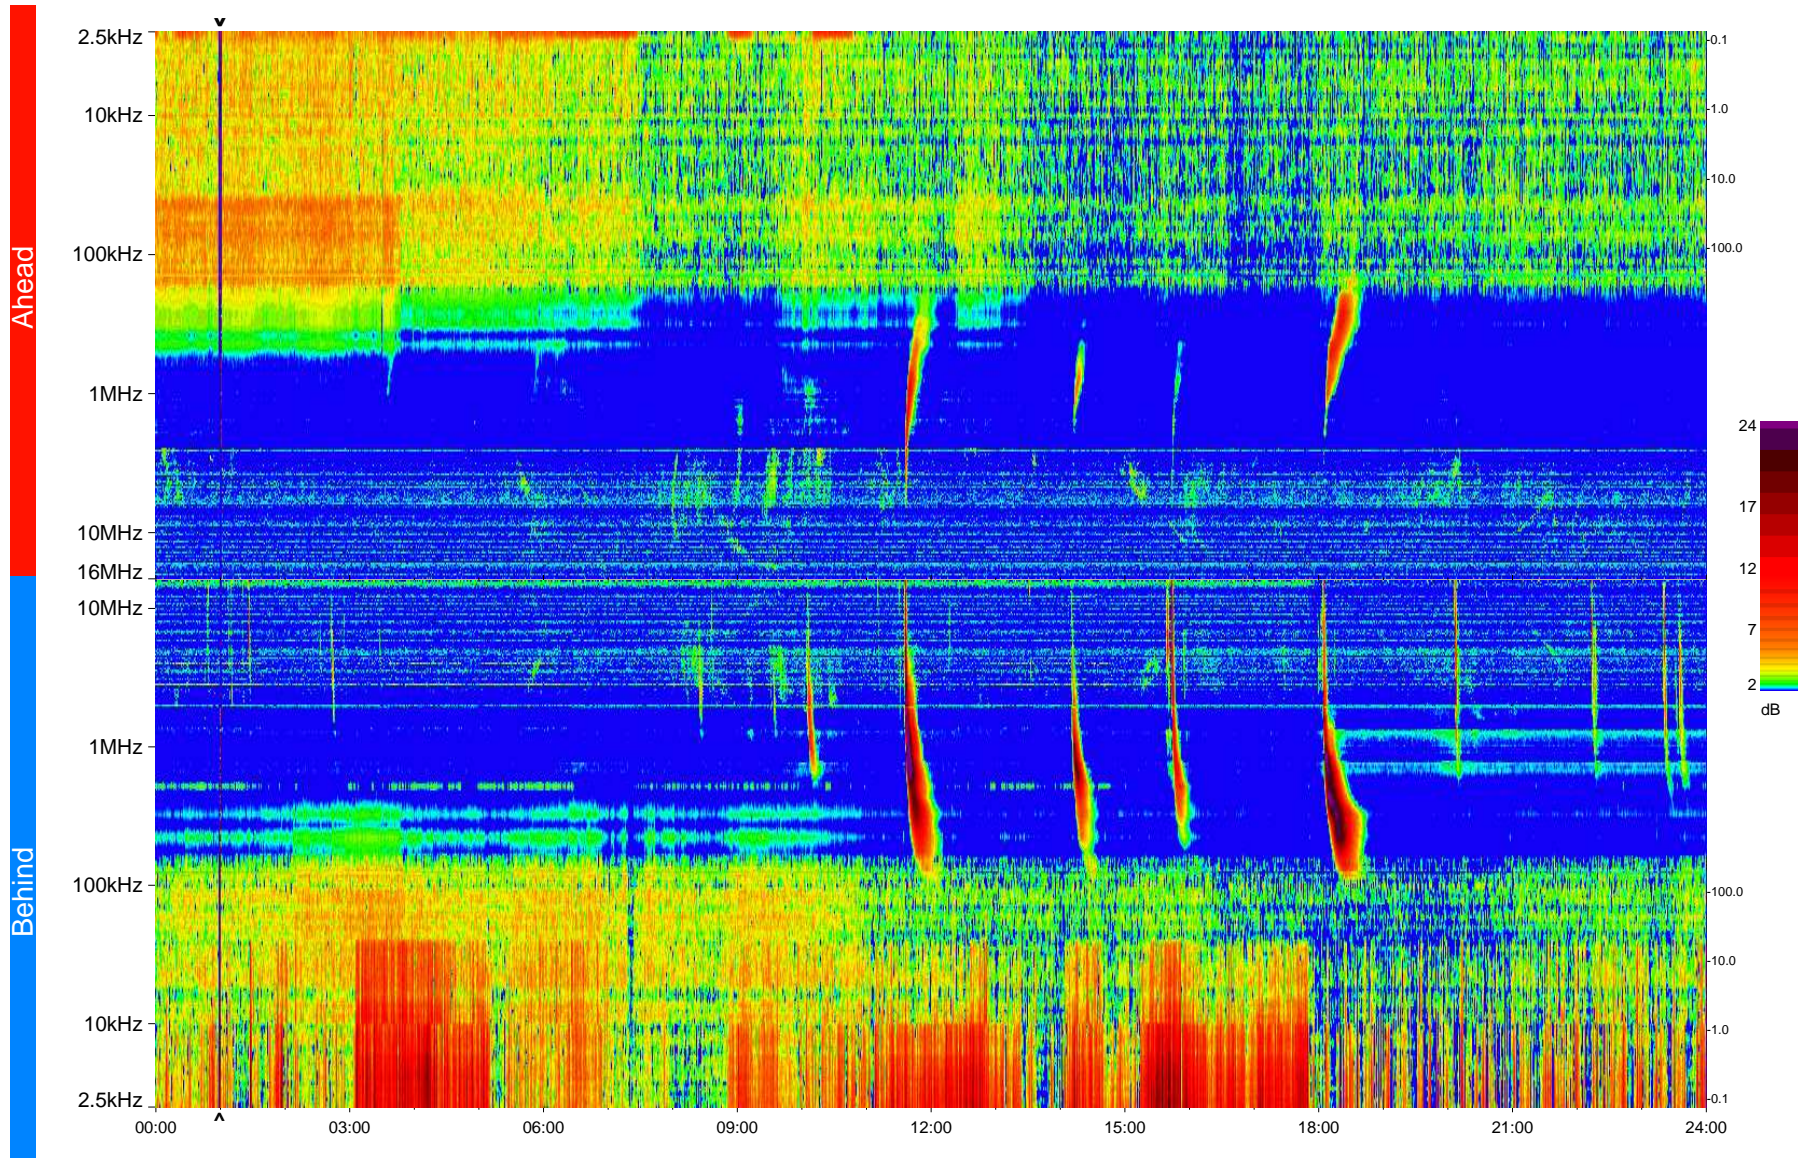

STEREO/WAVES Daily Summary - 06-May-2009 (DOY 126)

Ahead source file = swaves_ahead_2009_126_1_04.fin
Ahead PSE Angle = xxx.x

Behind PSE Angle = xxx.x
Behind source file = swaves_behind_2009_126_1_04.fin

Time (UTC)