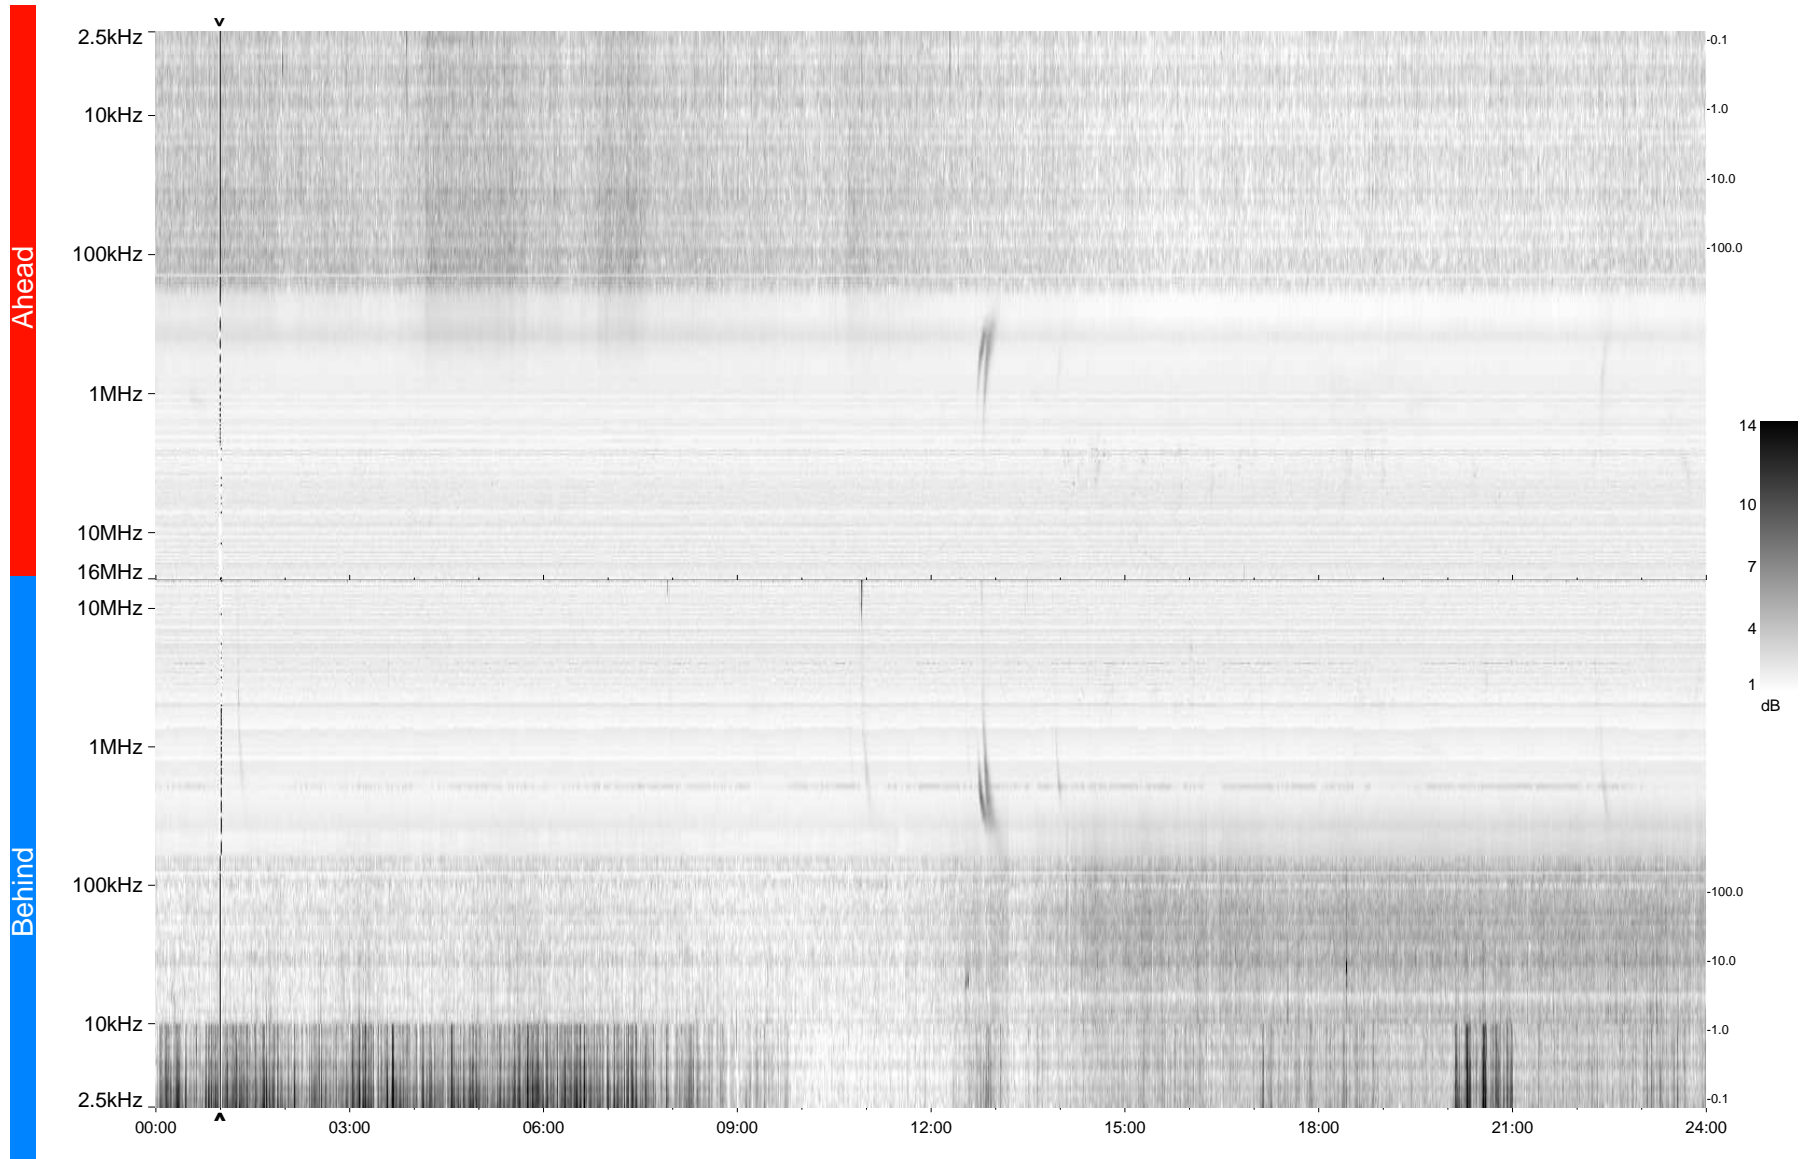

# STEREO/WAVES Daily Summary - 04-May-2009 (DOY 124)

Ahead source file = swaves\_ahead\_2009\_124\_1\_04.fin  
Ahead PSE Angle = xxx.x

Behind PSE Angle = xxx.x  
Behind source file = swaves\_behind\_2009\_124\_1\_04.fin

Time (UTC)