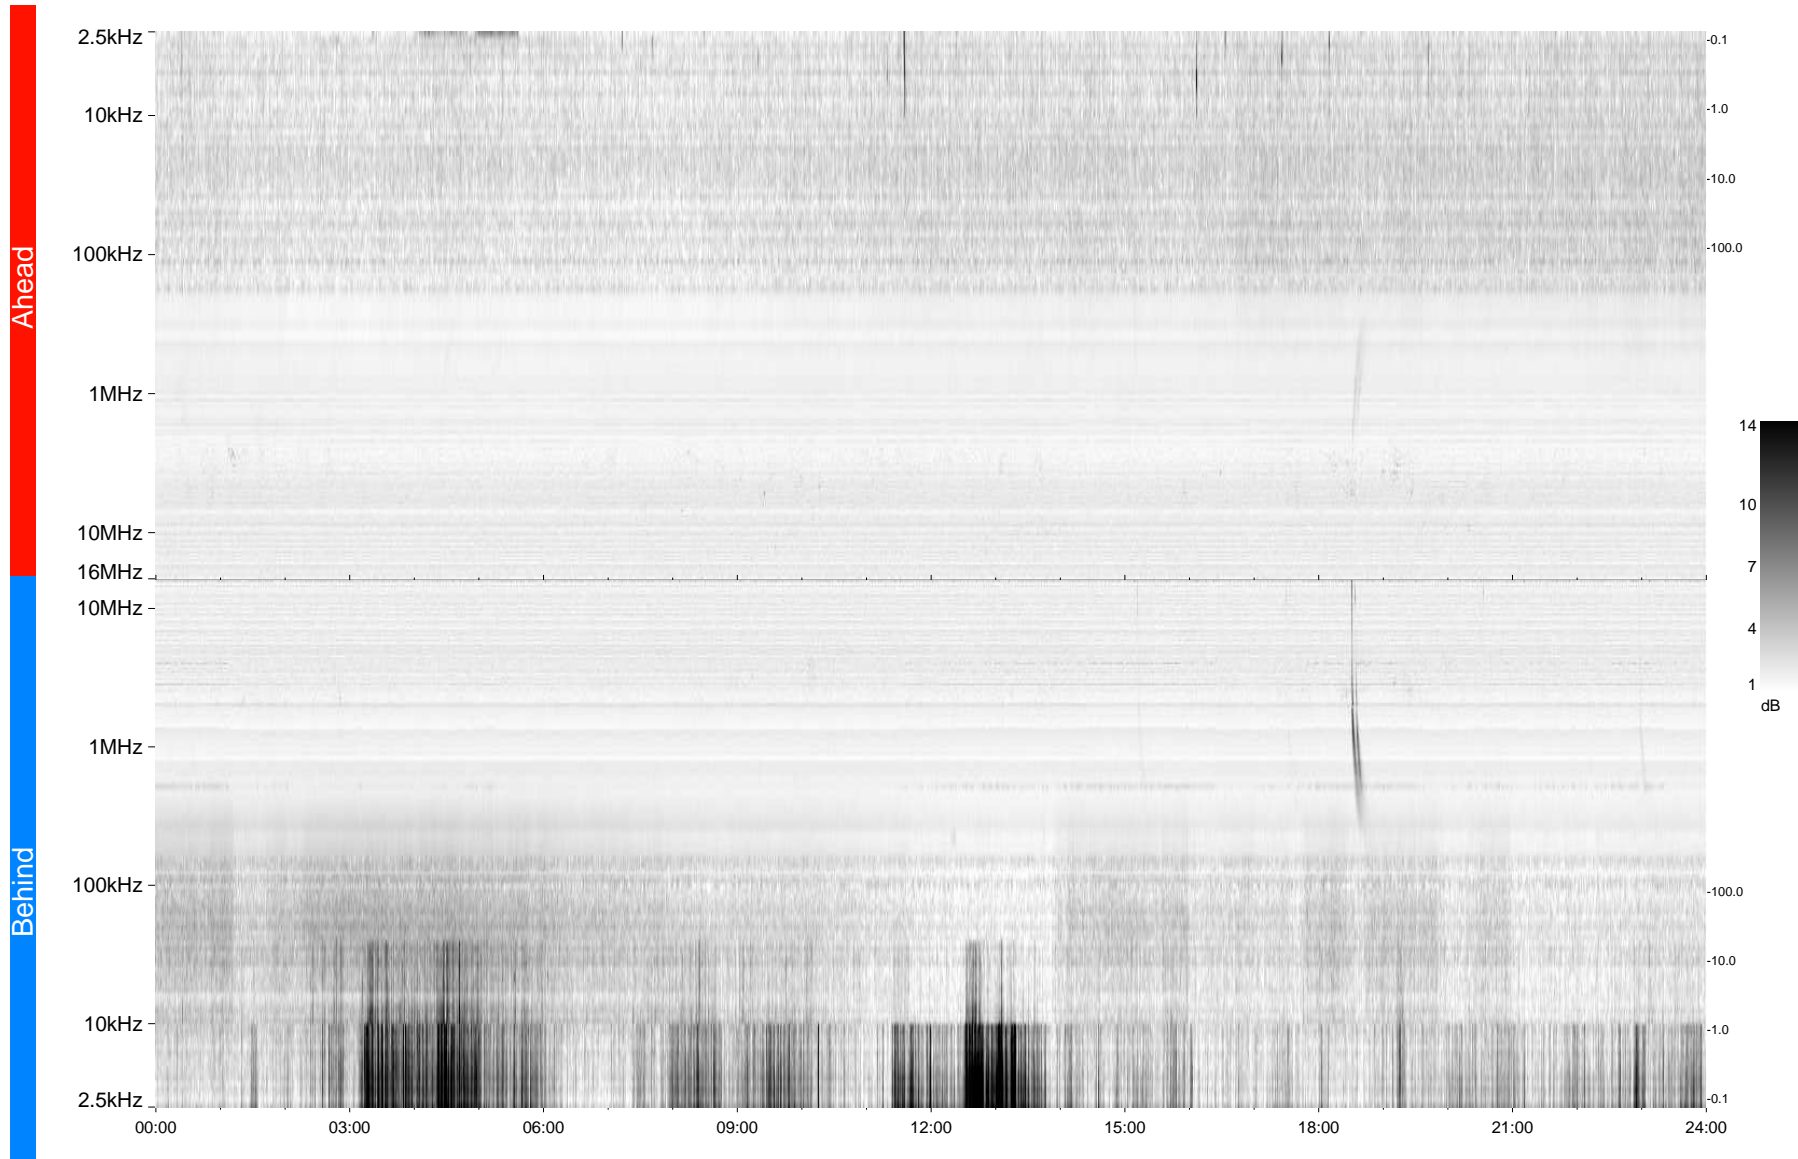

STEREO/WAVES Daily Summary - 03-May-2009 (DOY 123)

Ahead source file = swaves_ahead_2009_123_1_04.fin
Ahead PSE Angle = xxx.x

Behind PSE Angle = xxx.x
Behind source file = swaves_behind_2009_123_1_04.fin

Time (UTC)