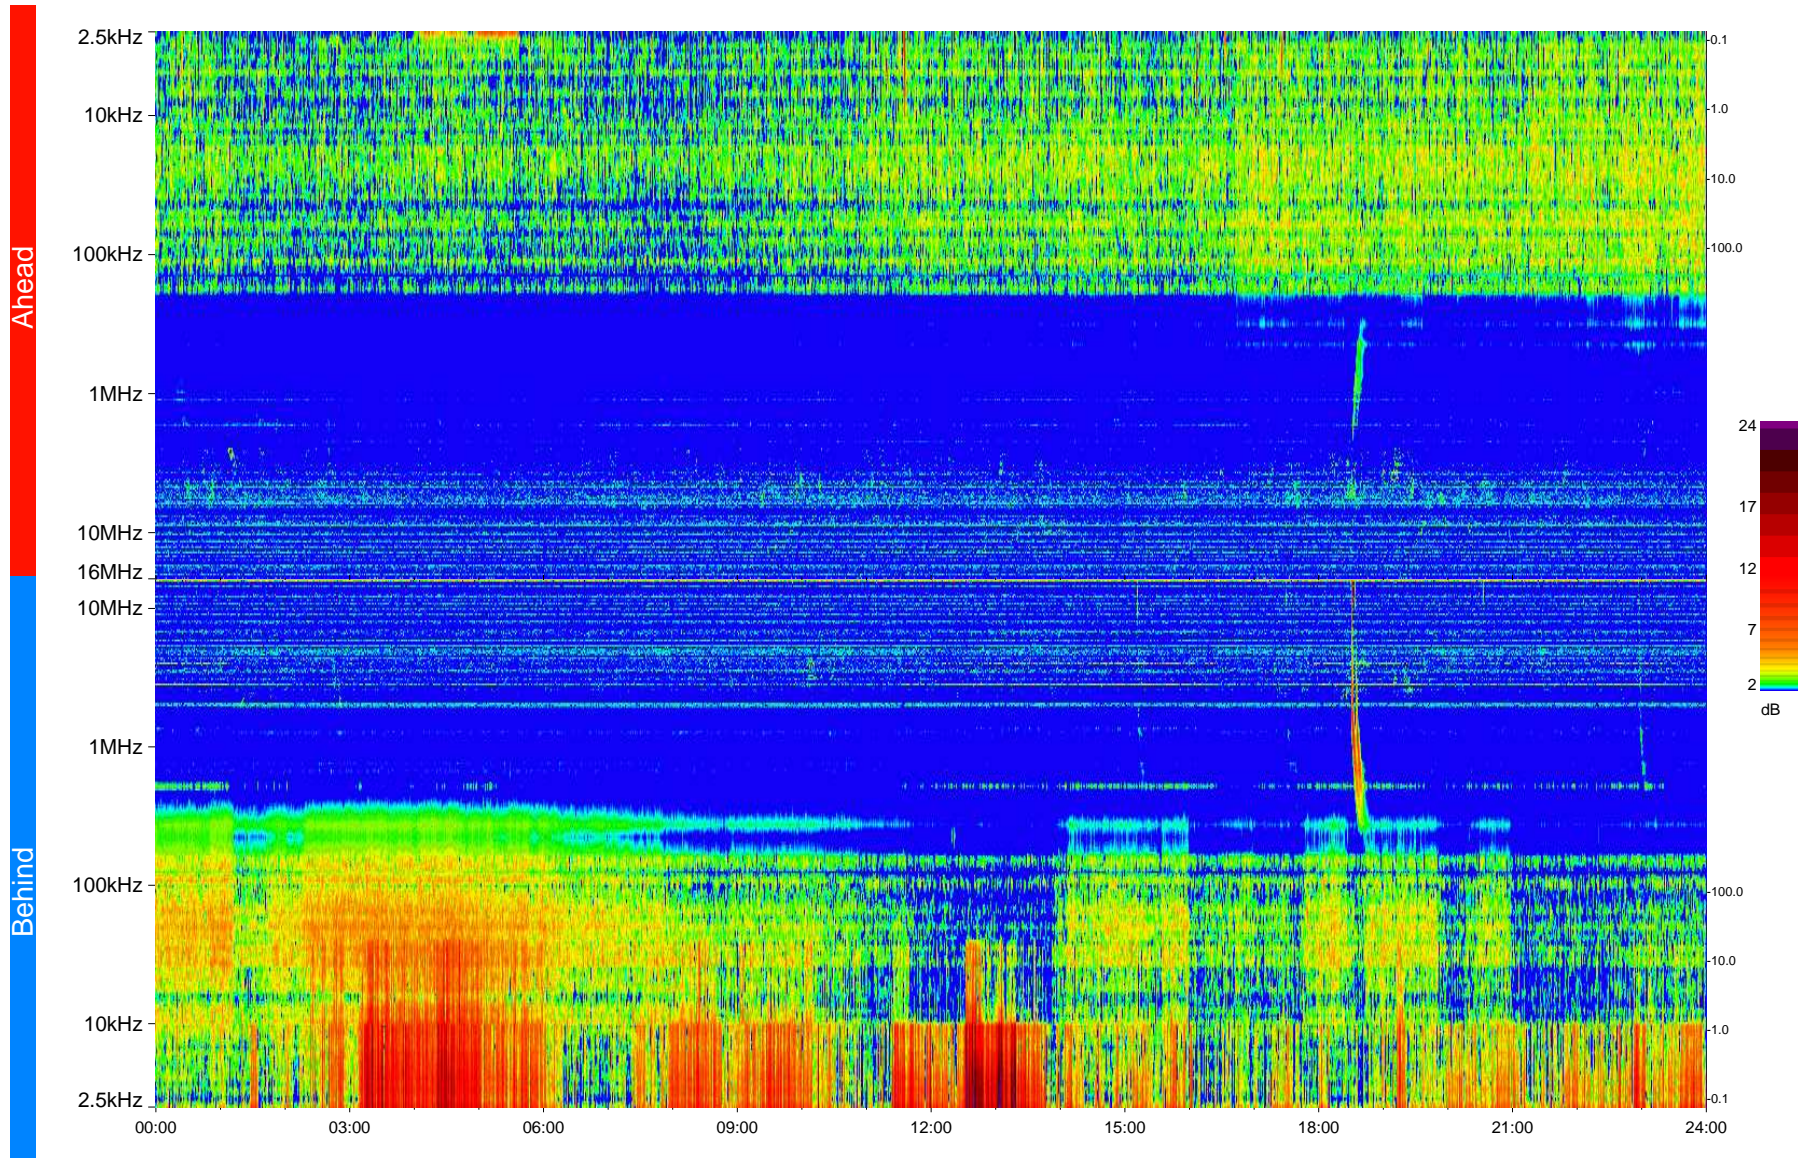

# STEREO/WAVES Daily Summary - 03-May-2009 (DOY 123)

Ahead source file = swaves\_ahead\_2009\_123\_1\_04.fin  
Ahead PSE Angle = xxx.x

Behind PSE Angle = xxx.x  
Behind source file = swaves\_behind\_2009\_123\_1\_04.fin

Time (UTC)