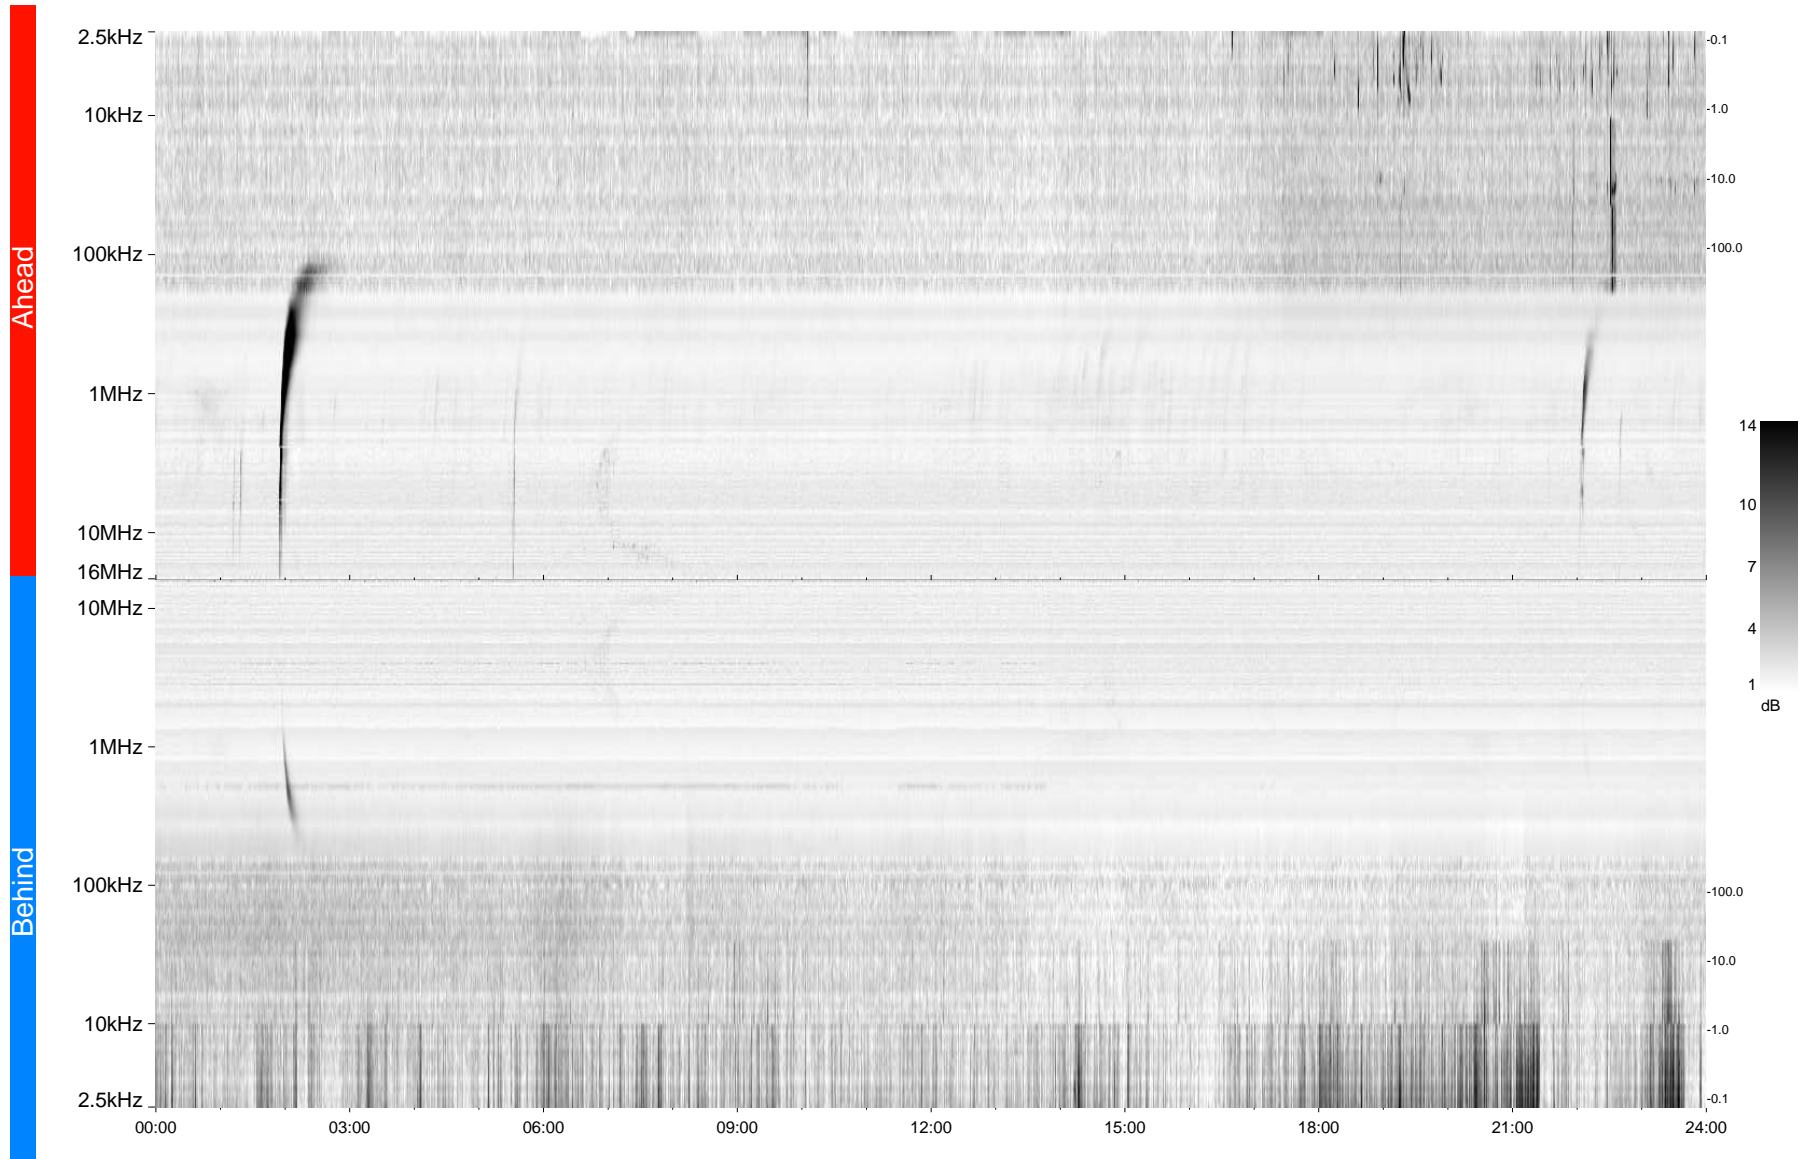

STEREO/WAVES Daily Summary - 29-Apr-2009 (DOY 119)

Ahead source file = swaves_ahead_2009_119_1_04.fin
Ahead PSE Angle = xxx.x

Behind PSE Angle = xxx.x
Behind source file = swaves_behind_2009_119_1_04.fin

Time (UTC)