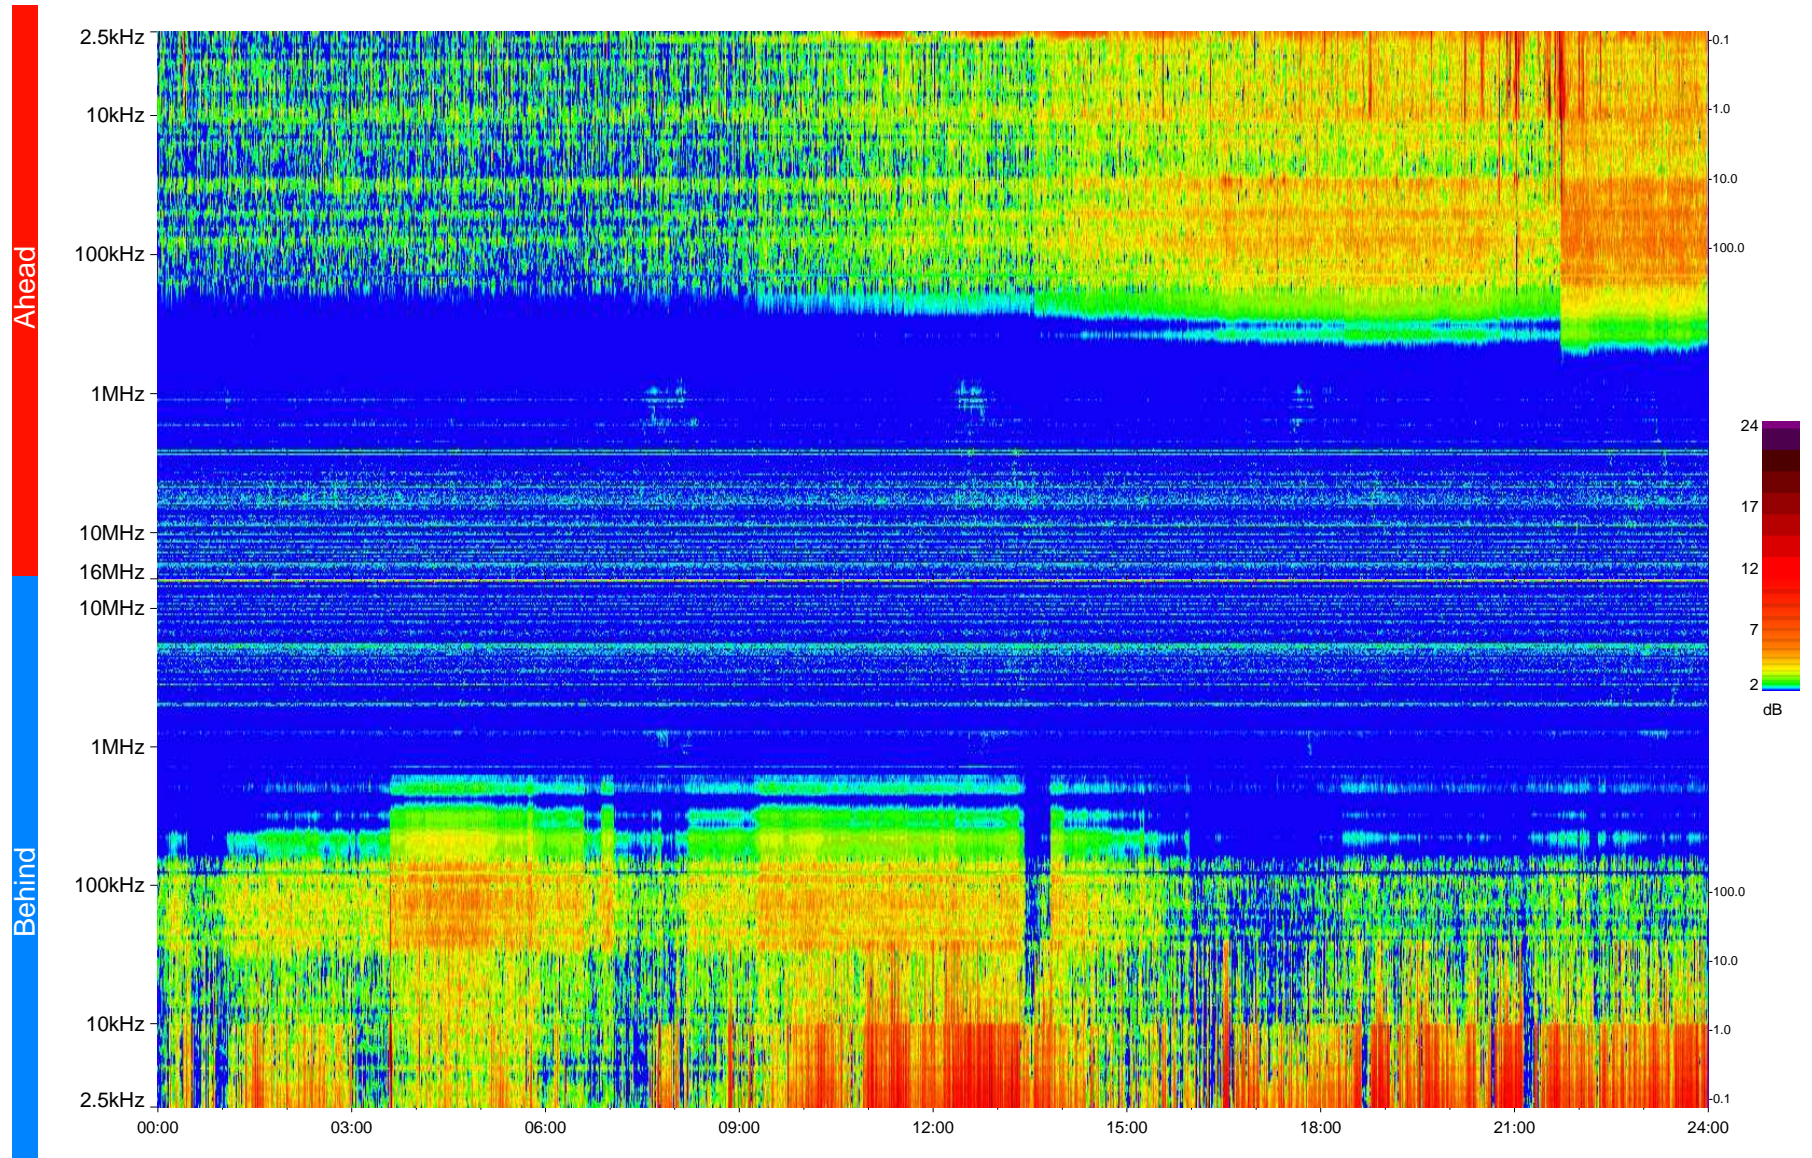

STEREO/WAVES Daily Summary - 27-Apr-2009 (DOY 117)

Ahead source file = swaves_ahead_2009_117_1_04.fin
Ahead PSE Angle = xxx.x

Behind PSE Angle = xxx.x
Behind source file = swaves_behind_2009_117_1_04.fin

Time (UTC)