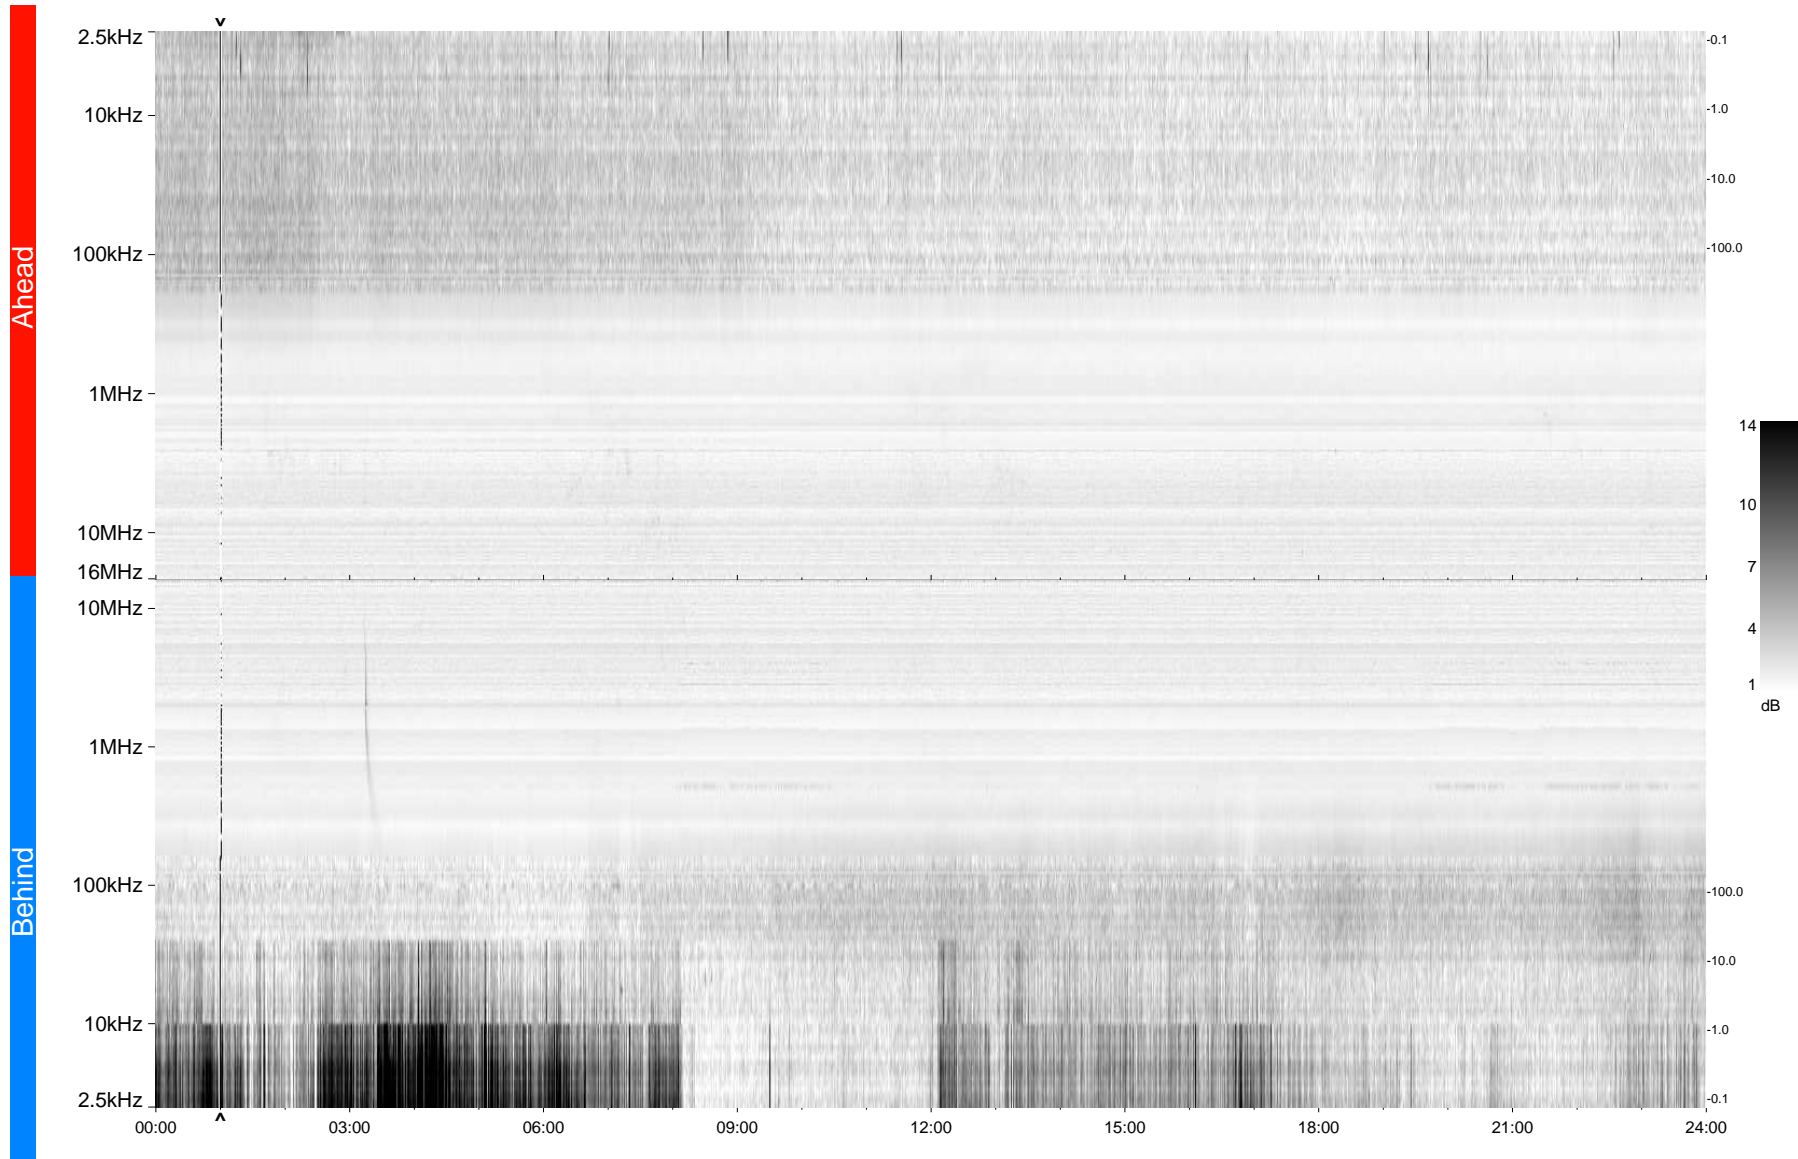

STEREO/WAVES Daily Summary - 26-Apr-2009 (DOY 116)

Ahead source file = swaves_ahead_2009_116_1_04.fin
Ahead PSE Angle = xxx.x

Behind PSE Angle = xxx.x
Behind source file = swaves_behind_2009_116_1_04.fin

Time (UTC)