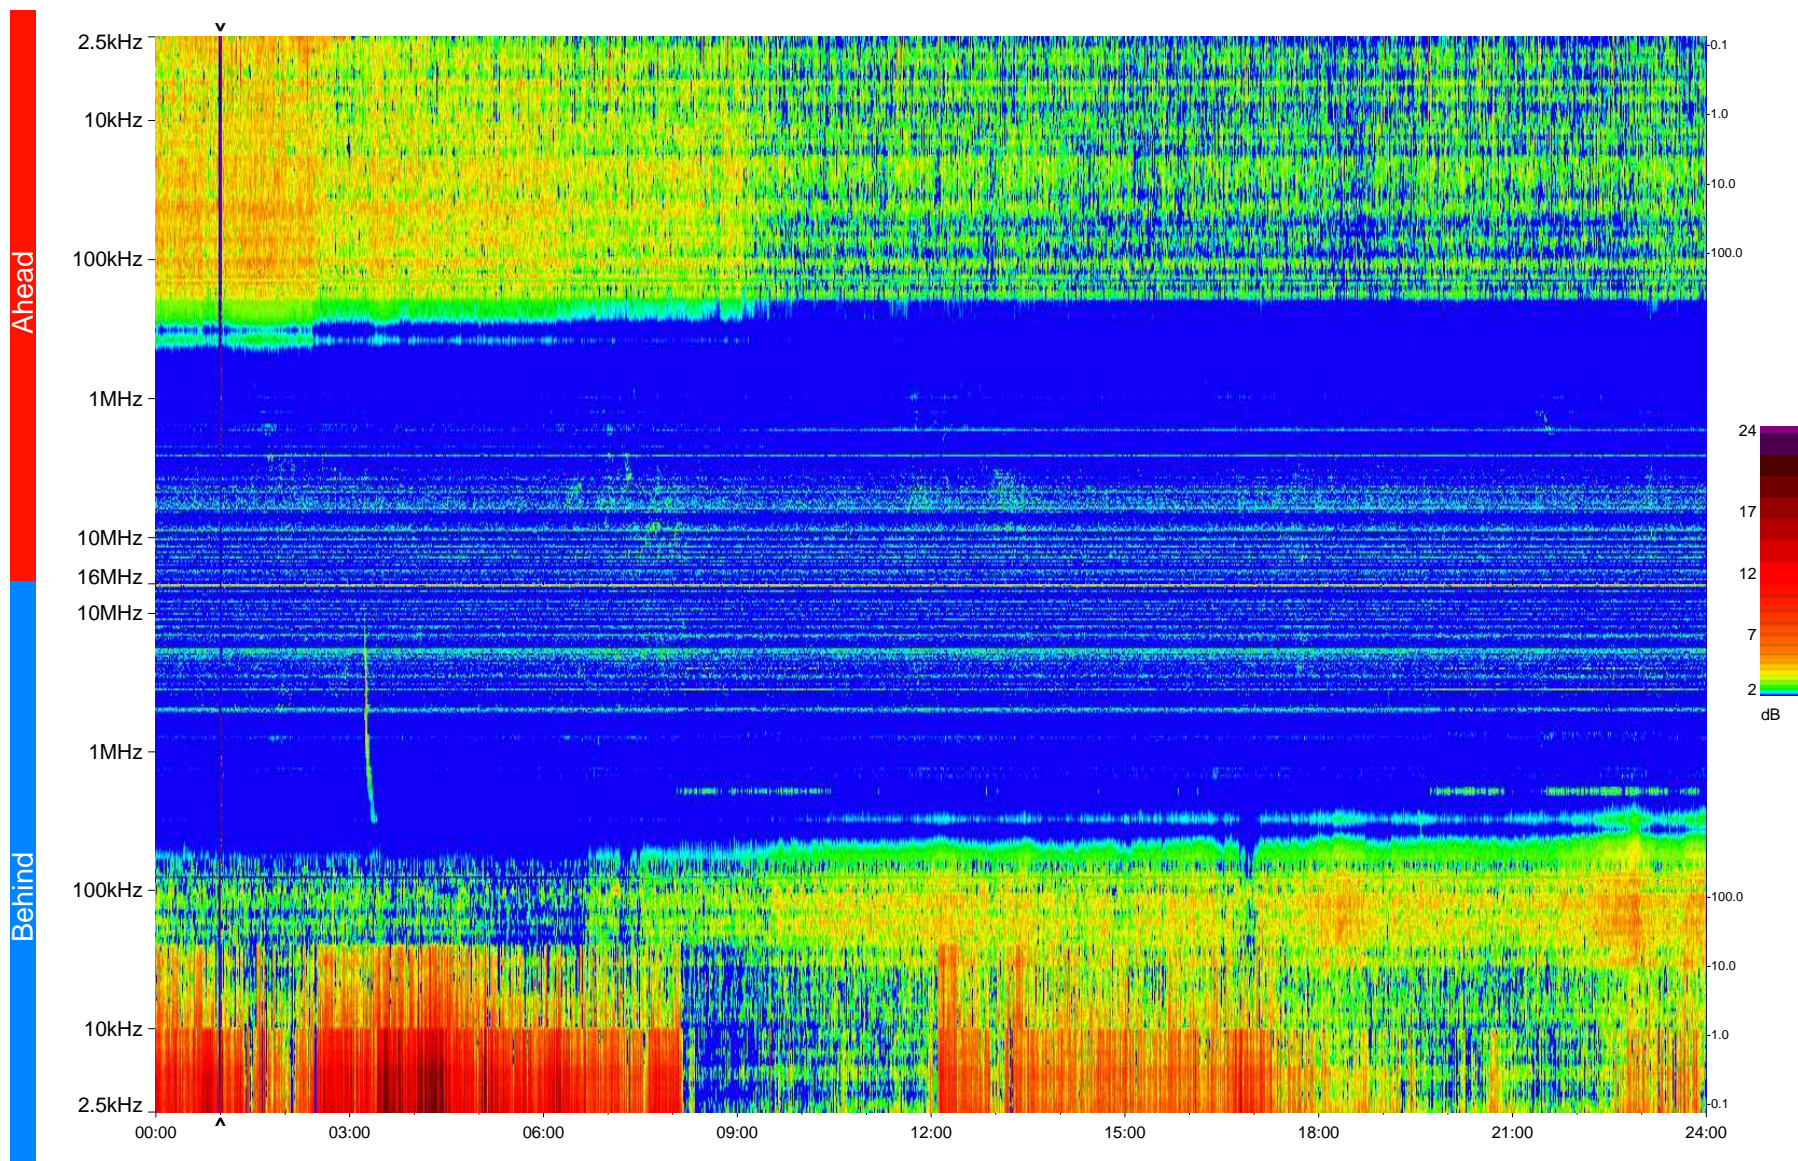

STEREO/WAVES Daily Summary - 26-Apr-2009 (DOY 116)

Ahead source file = swaves_ahead_2009_116_1_04.fin
Ahead PSE Angle = xxx.x

Behind PSE Angle = xxx.x
Behind source file = swaves_behind_2009_116_1_04.fin

Time (UTC)