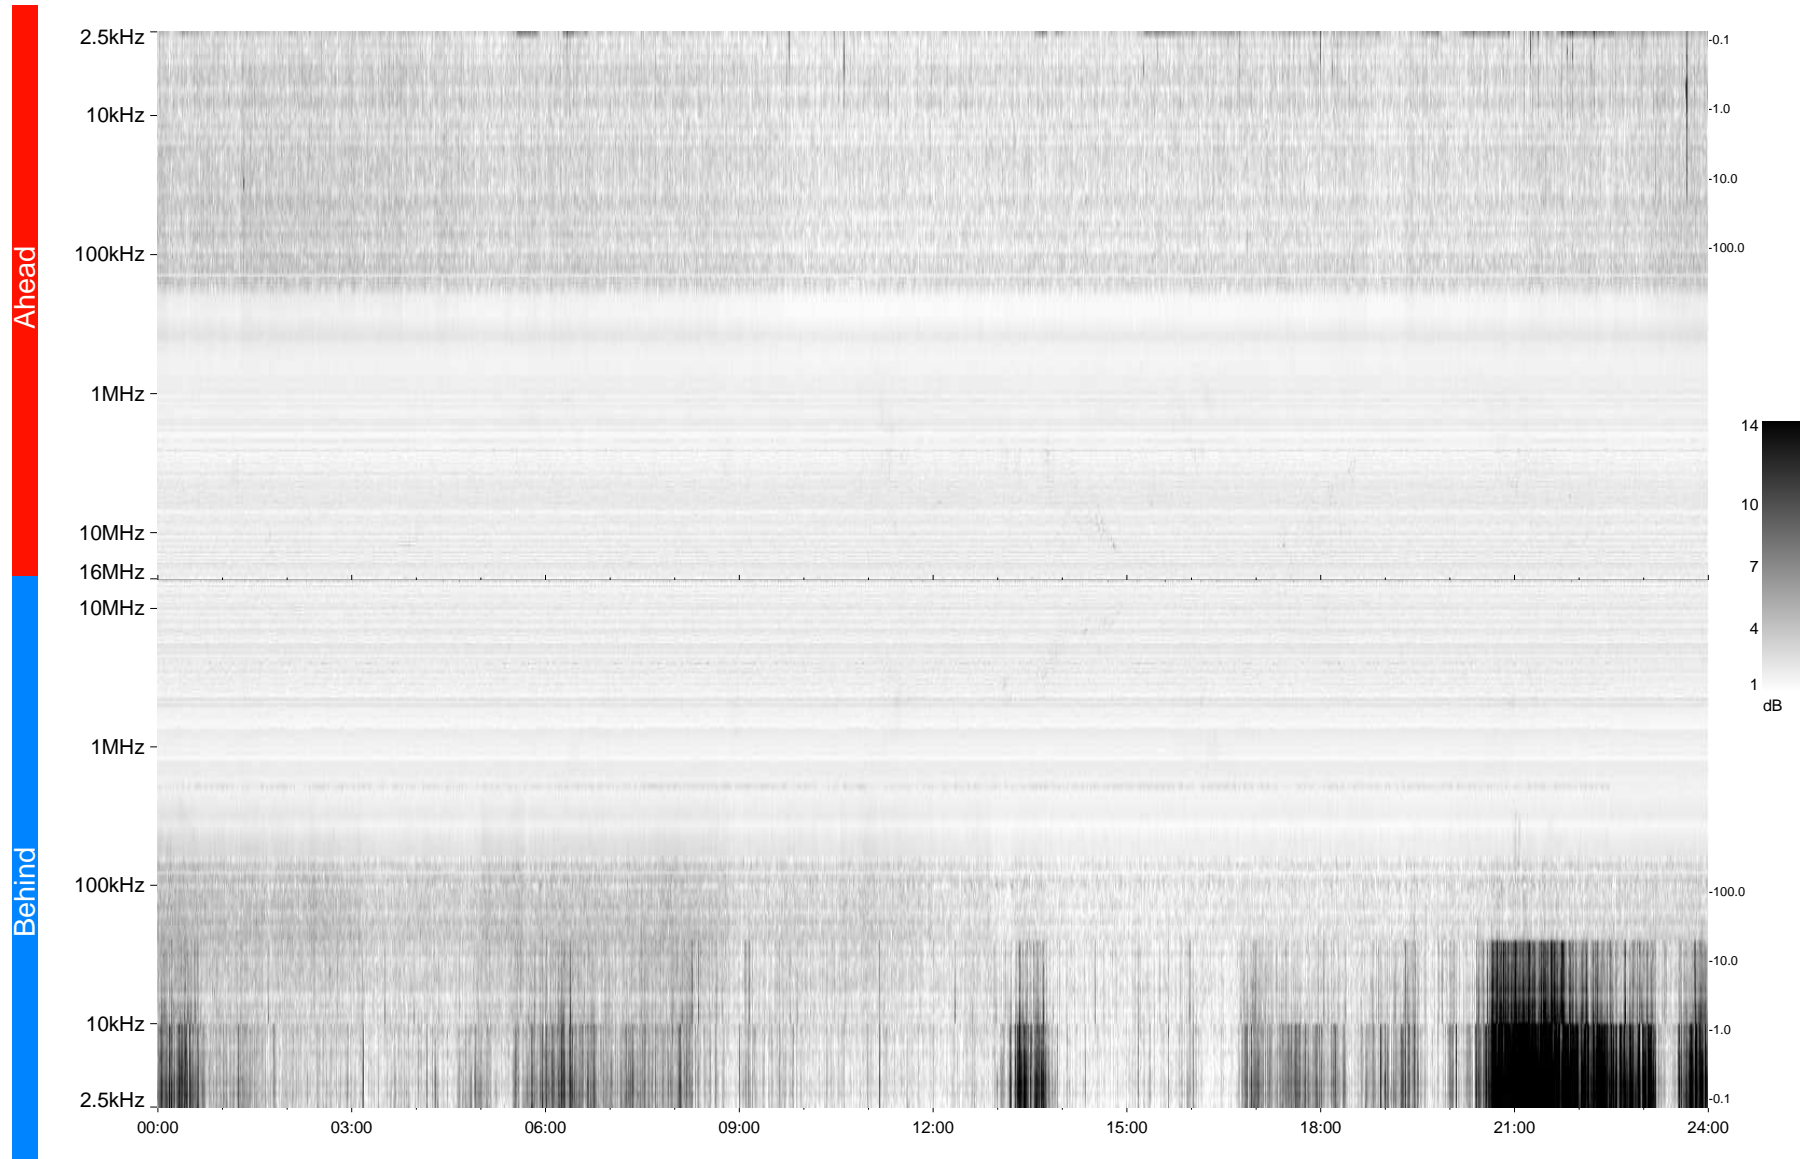

STEREO/WAVES Daily Summary - 25-Apr-2009 (DOY 115)

Ahead source file = swaves_ahead_2009_115_1_04.fin
Ahead PSE Angle = xxx.x

Behind PSE Angle = xxx.x
Behind source file = swaves_behind_2009_115_1_04.fin

Time (UTC)