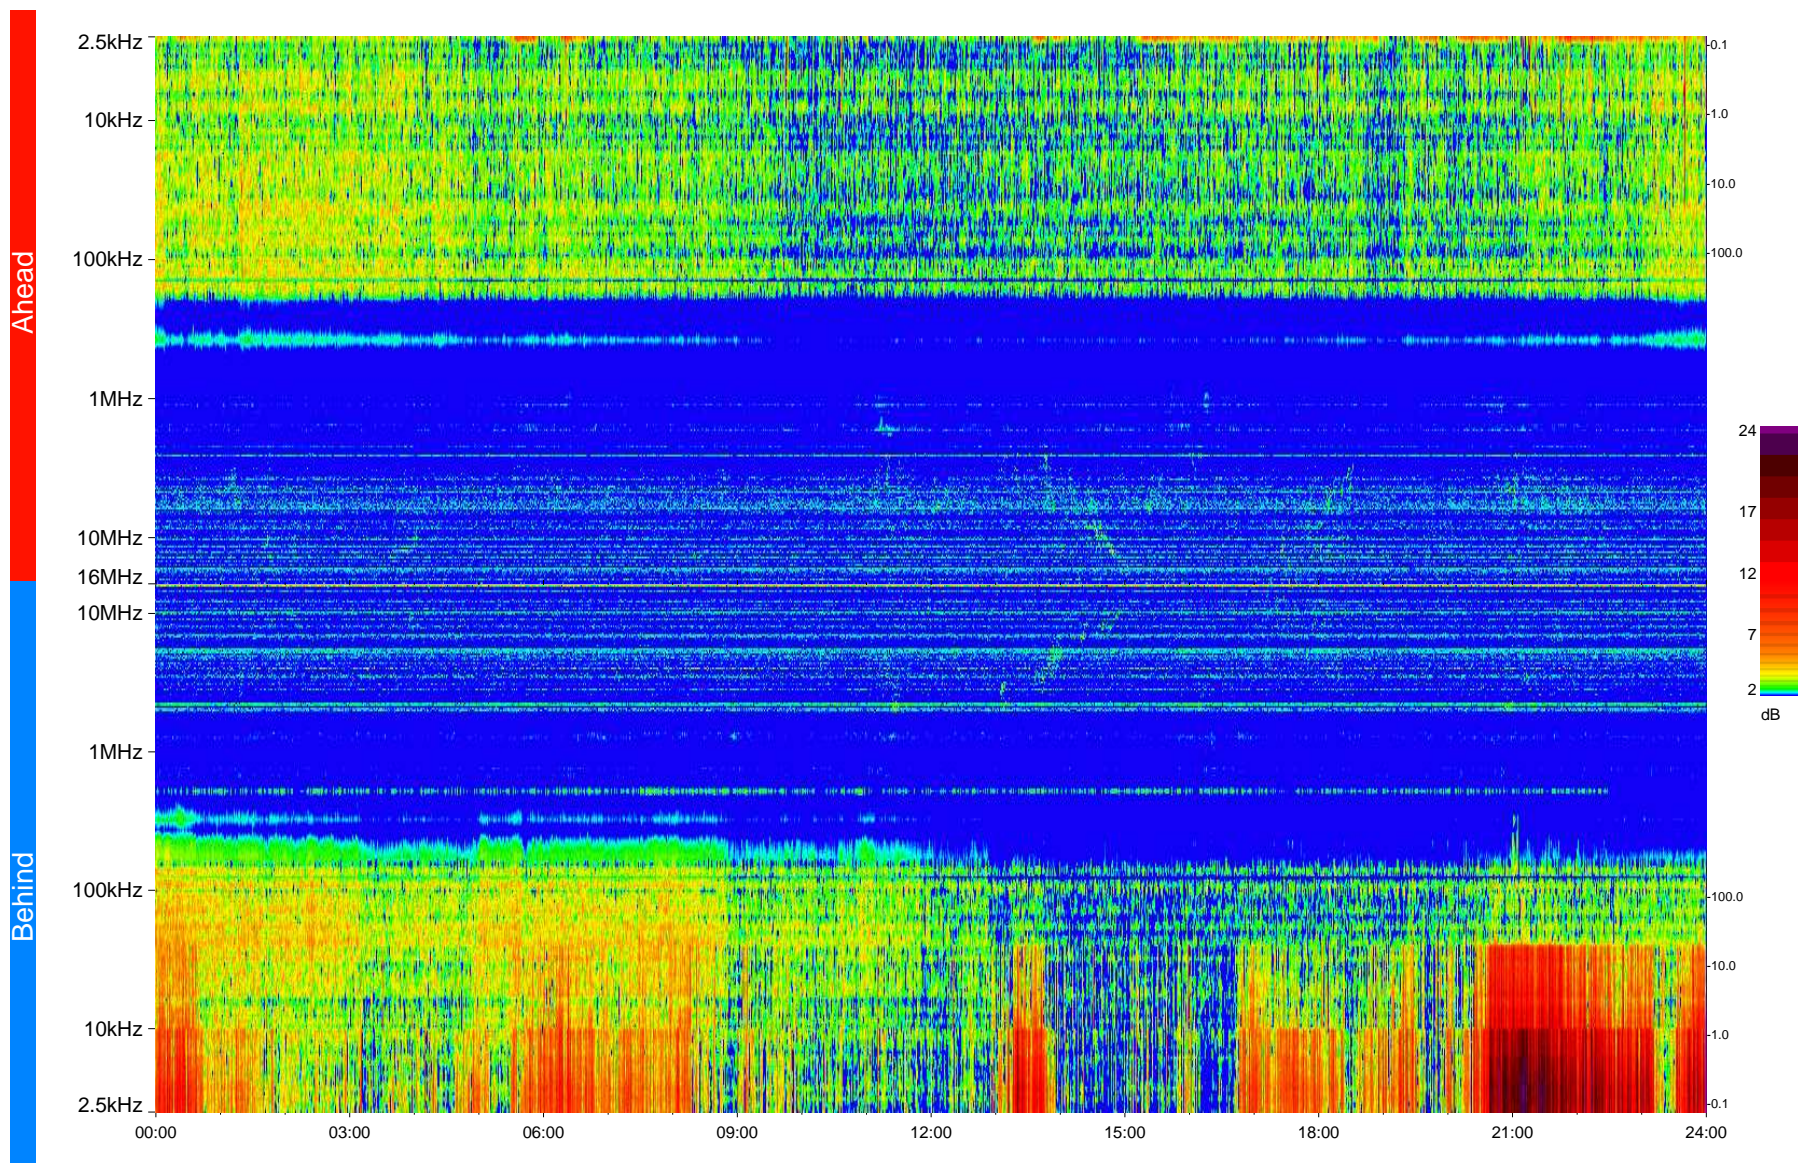

STEREO/WAVES Daily Summary - 25-Apr-2009 (DOY 115)

Ahead source file = swaves_ahead_2009_115_1_04.fin
Ahead PSE Angle = xxx.x

Behind PSE Angle = xxx.x
Behind source file = swaves_behind_2009_115_1_04.fin

Time (UTC)