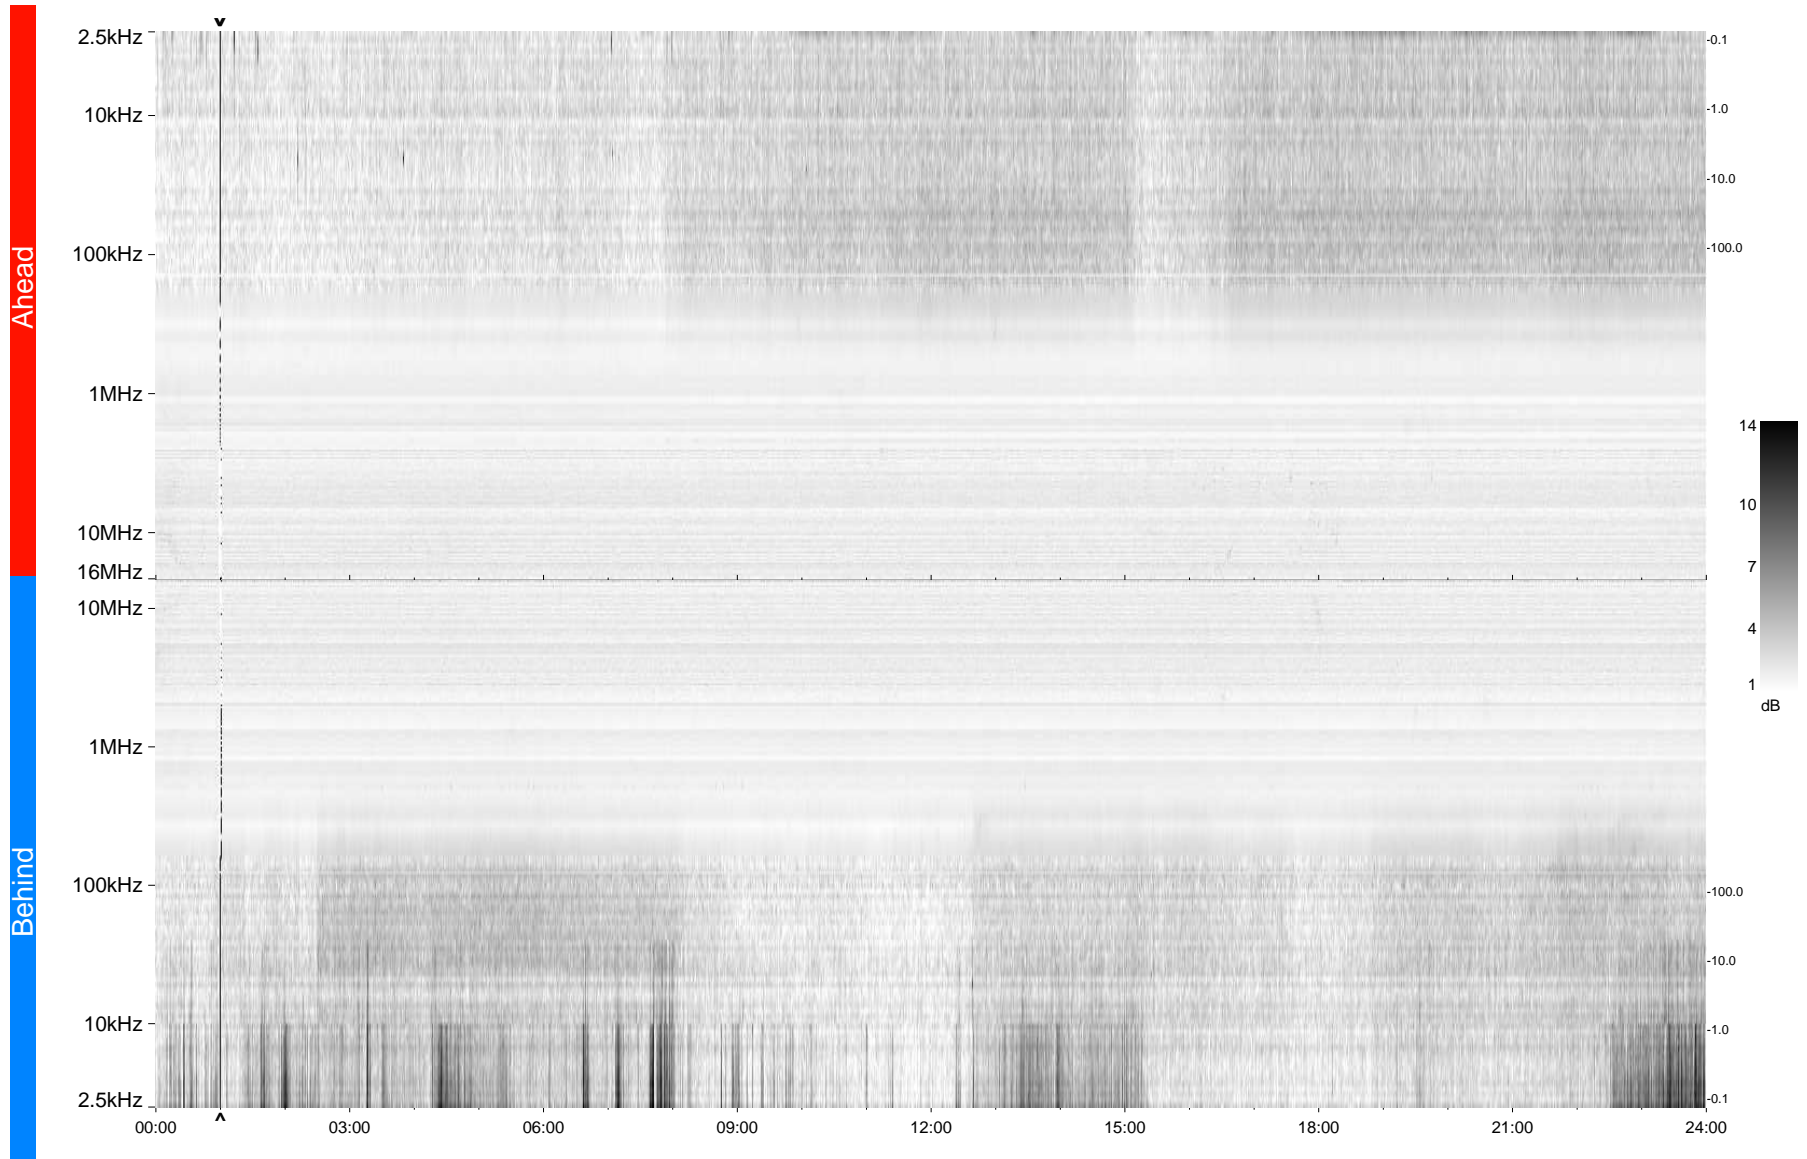

# STEREO/WAVES Daily Summary - 24-Apr-2009 (DOY 114)

Ahead source file = swaves\_ahead\_2009\_114\_1\_04.fin  
Ahead PSE Angle = xxx.x

Behind PSE Angle = xxx.x  
Behind source file = swaves\_behind\_2009\_114\_1\_04.fin

Time (UTC)