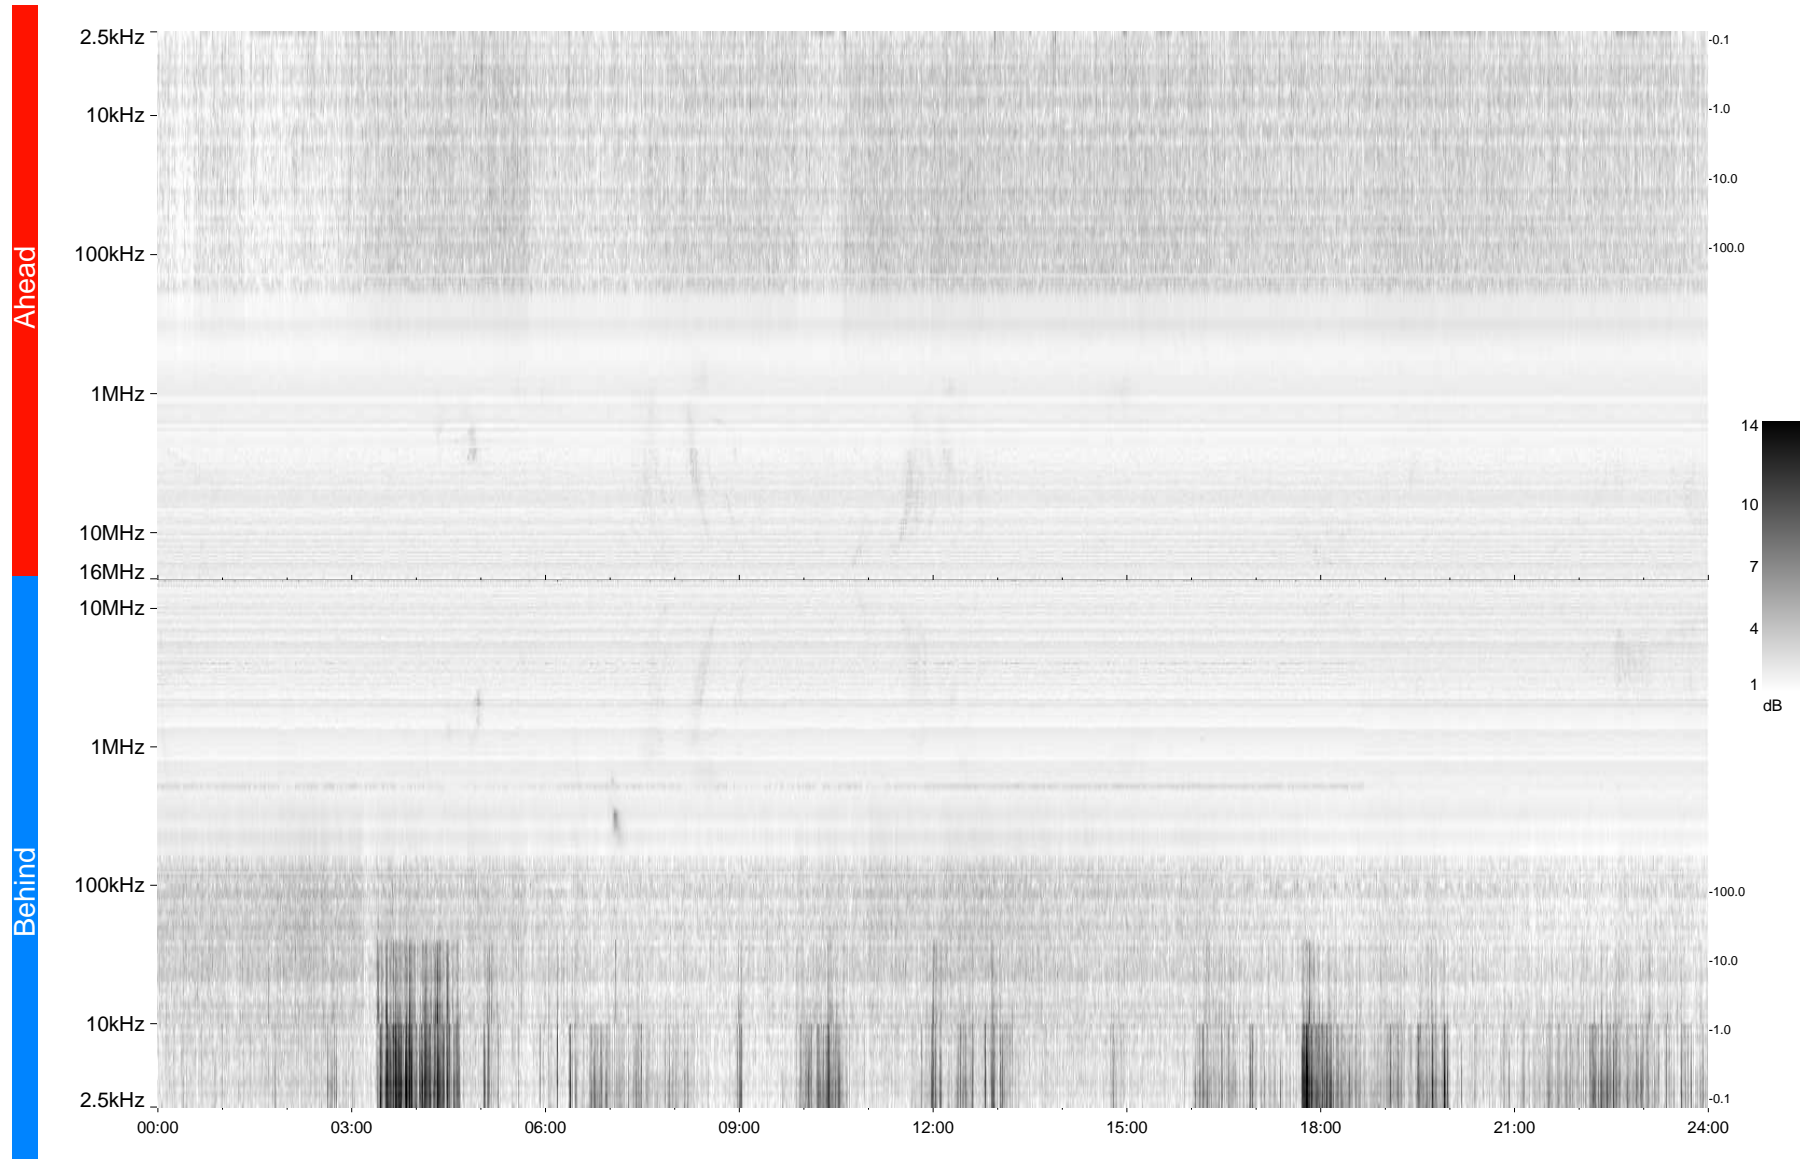

STEREO/WAVES Daily Summary - 23-Apr-2009 (DOY 113)

Ahead source file = swaves_ahead_2009_113_1_04.fin
Ahead PSE Angle = xxx.x

Behind PSE Angle = xxx.x
Behind source file = swaves_behind_2009_113_1_04.fin

Time (UTC)