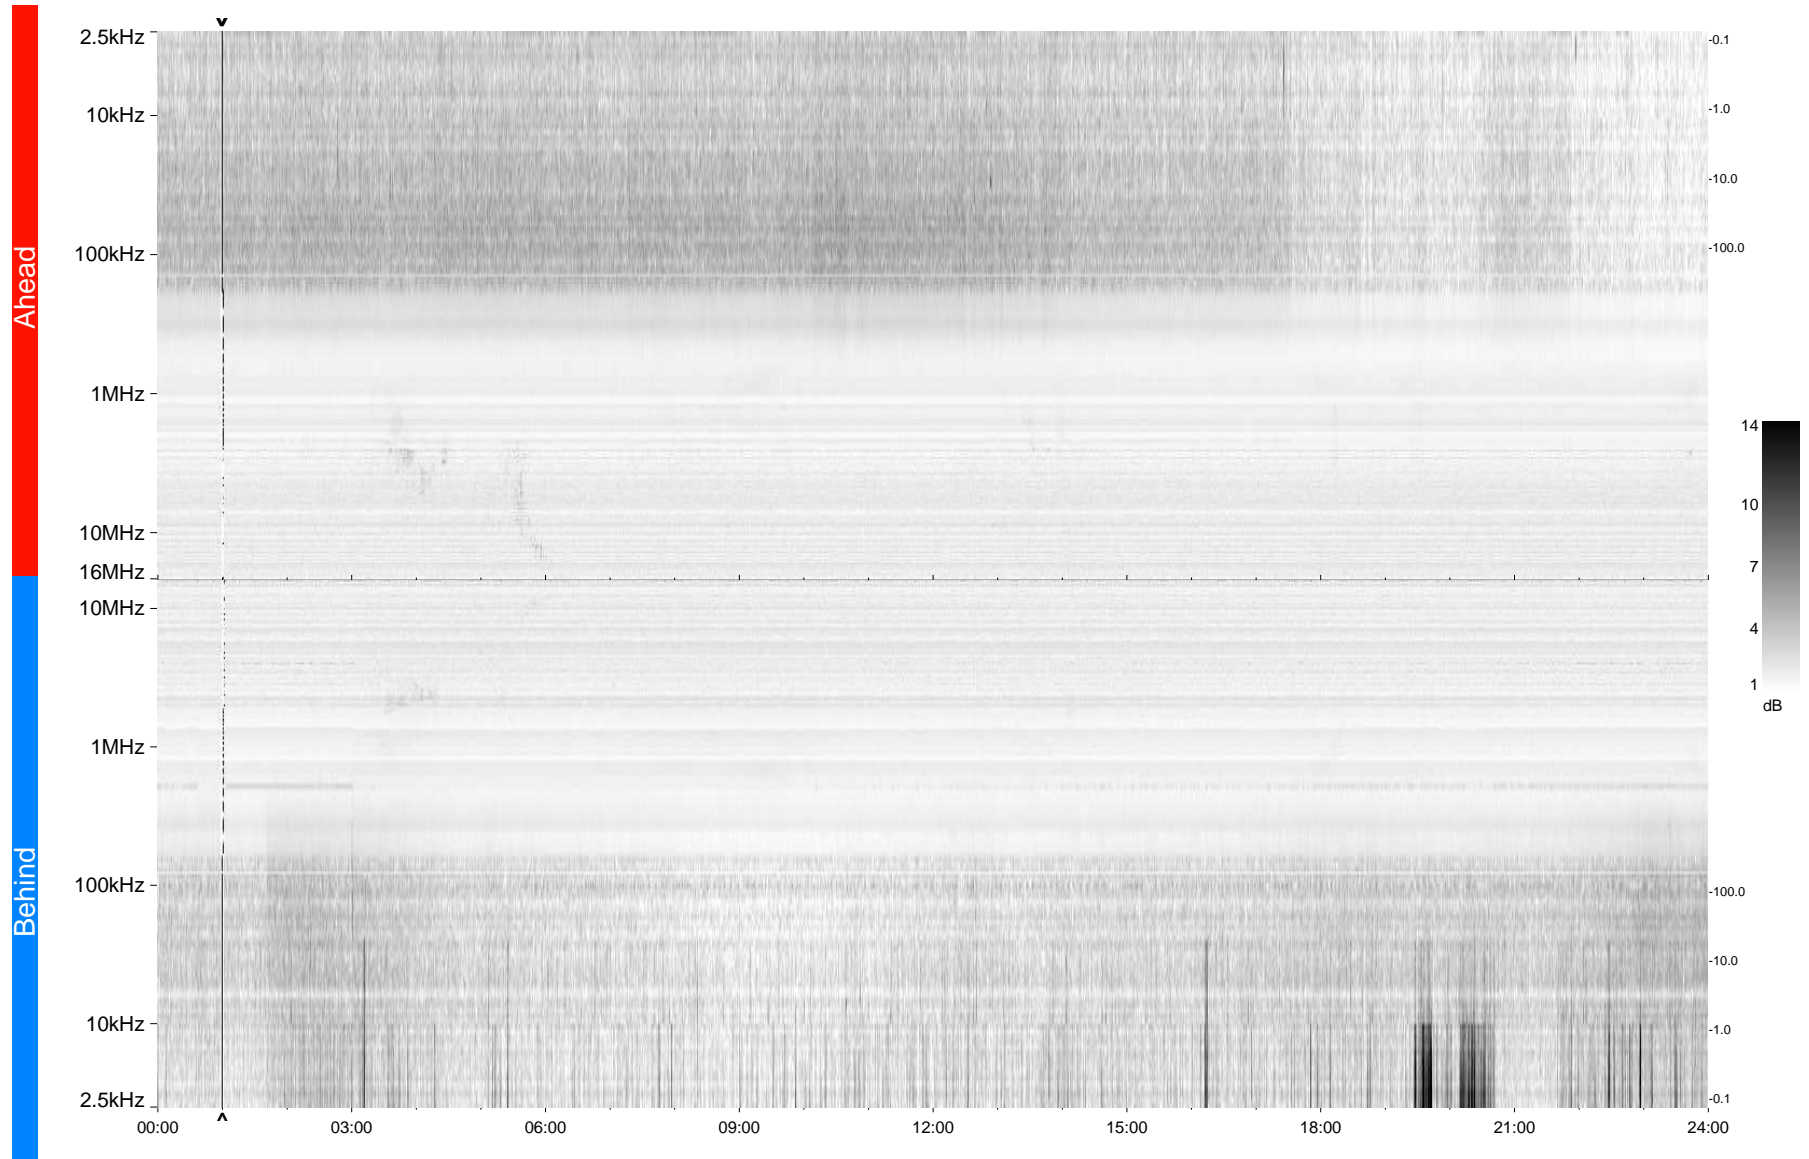

STEREO/WAVES Daily Summary - 22-Apr-2009 (DOY 112)

Ahead source file = swaves_ahead_2009_112_1_04.fin
Ahead PSE Angle = xxx.x

Behind PSE Angle = xxx.x
Behind source file = swaves_behind_2009_112_1_04.fin

Time (UTC)