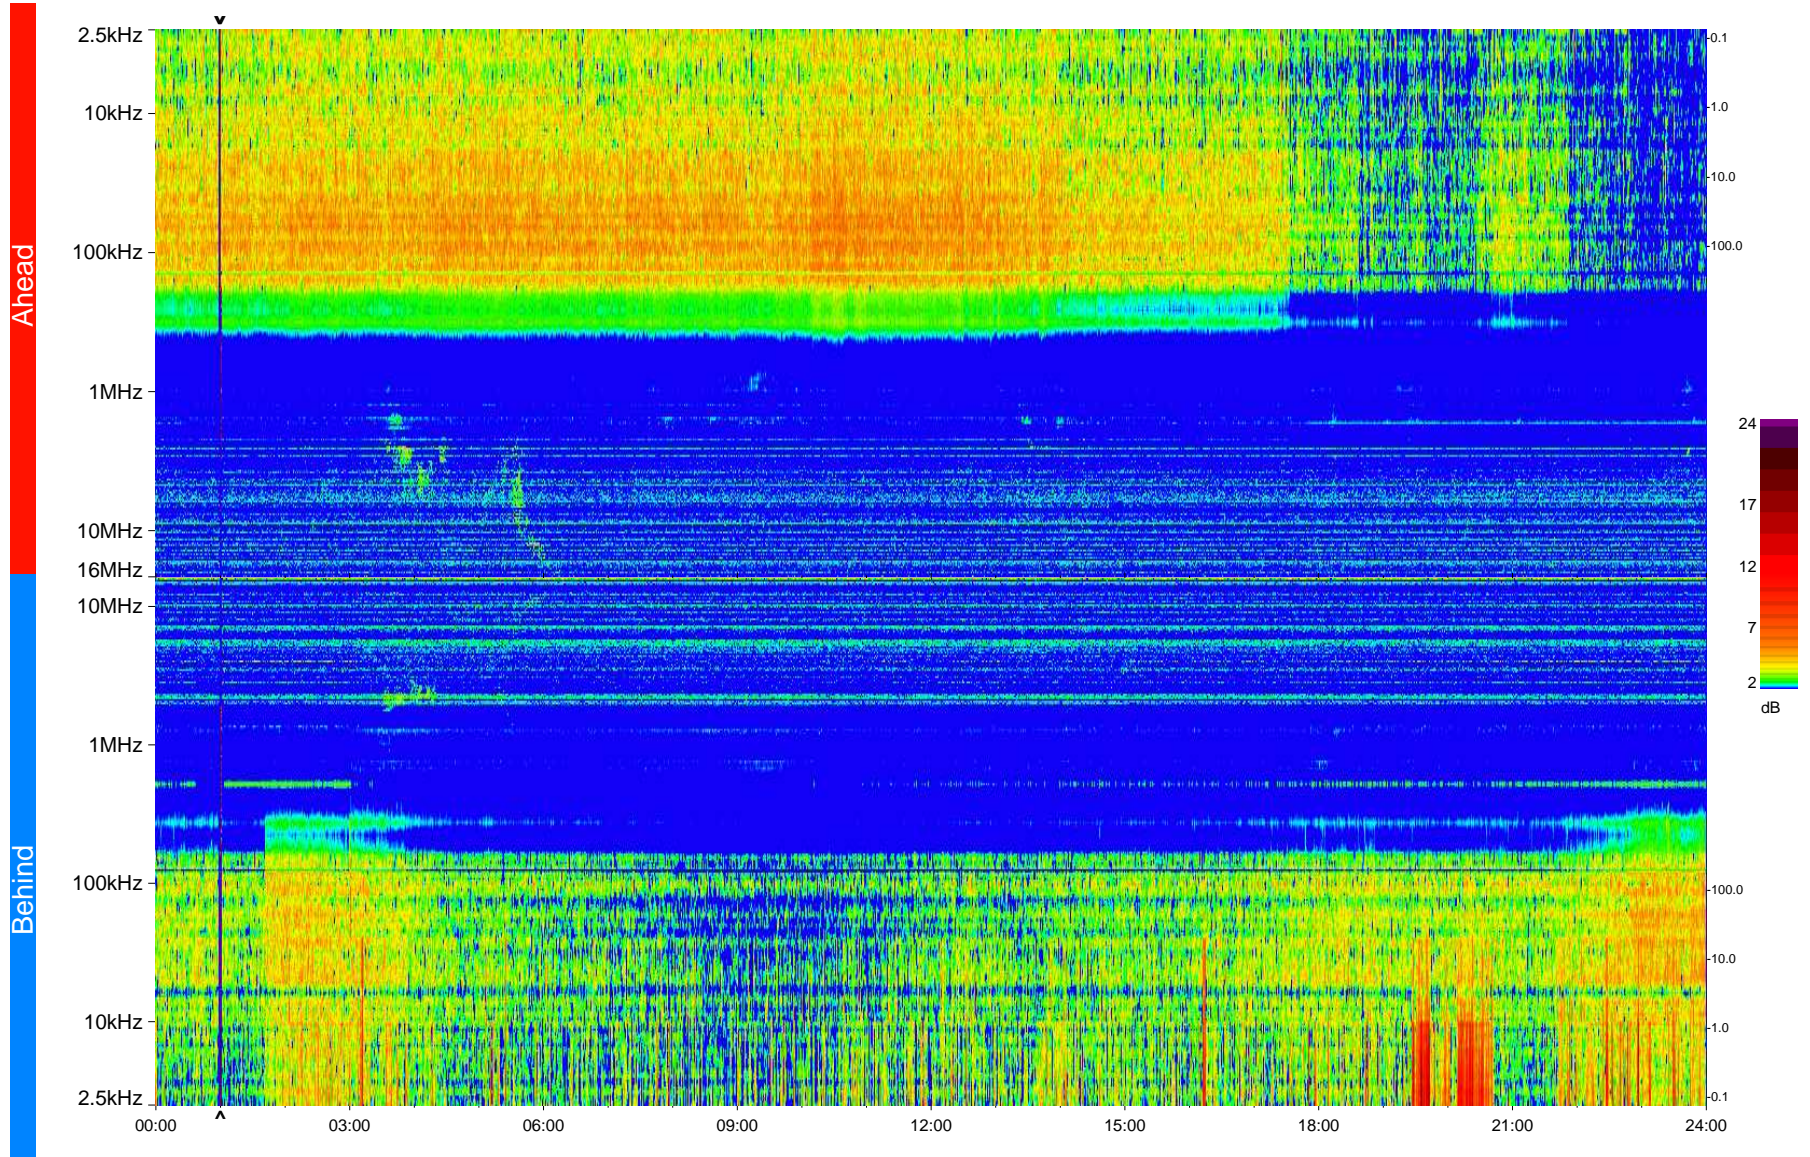

STEREO/WAVES Daily Summary - 22-Apr-2009 (DOY 112)

Ahead source file = swaves_ahead_2009_112_1_04.fin
Ahead PSE Angle = xxx.x

Behind PSE Angle = xxx.x
Behind source file = swaves_behind_2009_112_1_04.fin

Time (UTC)